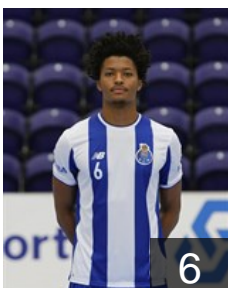

 CUB

Iturriza Alvarez Victor Manuel

Position: Line Player
Place of birth: Havana
Date of birth: 22.05.1990
Height: 200 cm
Weight: 105 kg

 POR

Madeira Laurentino Hugo

Position: Goalkeeper
Place of birth: Evora
Date of birth: 22.07.1984
Height: 188 cm
Weight: 88 kg

 POR

Oliveira Carlos

Position: Goalkeeper
Place of birth: Porto
Date of birth: 13.05.2000
Height: -
Weight: -

CLUB COMPETITIONS - DELEGATION LIST

Men`s EHF Cup 2017/2018

 POR FC Porto - Players

 POR

Pinto Miguel

Position: Right Wing
Place of birth: Porto
Date of birth: 26.04.1999
Height: -
Weight: -

 POR

Rodrigues Areia Antonio

Position: Right Wing
Place of birth: Lisboa
Date of birth: 21.06.1990
Height: 191 cm
Weight: 91 kg

 CPV

Semedo Leandro

Position: Left Back
Place of birth: Praia
Date of birth: 24.12.1995
Height: 192 cm
Weight: 82 kg

 POR

Soares Martins Miguel

Position: Centre Back
Place of birth: Porto
Date of birth: 04.11.1997
Height: -
Weight: -