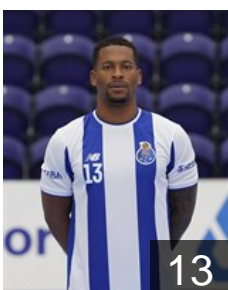

Bravo Quintana Alfredo

Position: Goalkeeper
Place of birth: Havana
Date of birth: 20.03.1988
Height: -
Weight: -

 ESP

Carrillo Gutierrez Jose Mario

Position: Left Wing
Place of birth: Leòn
Date of birth: 18.12.1990
Height: 180 cm
Weight: 75 kg

 BRA

Conceicao Alves Jonas

Position: Line Player
Place of birth: Sao Paulo
Date of birth: 03.10.1997
Height: 197 cm
Weight: 99 kg

 CUB

Cuni Morales Yoel

Position: Right Back
Place of birth: Havana
Date of birth: 15.02.1987
Height: 189 cm
Weight: 85 kg

 POR

Gomes Andre

Position: Left Back
Place of birth: BRAGA
Date of birth: 27.07.1998
Height: -
Weight: -

 CUB

Hernandez Zulueta Angel

Position: Right Back
Place of birth: Havana
Date of birth: 04.02.1994
Height: 196 cm
Weight: 93 kg

 CUB

Iturriza Alvarez Victor Manuel

Position: Line Player
Place of birth: Havana
Date of birth: 22.05.1990
Height: 200 cm
Weight: 105 kg

 POR

Madeira Laurentino Hugo

Position: Goalkeeper
Place of birth: Evora
Date of birth: 22.07.1984
Height: 188 cm
Weight: 88 kg