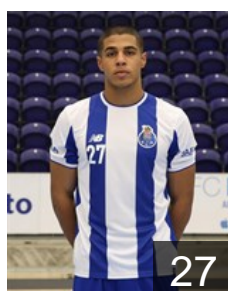

Bravo Quintana Alfredo

Position: Goalkeeper
Place of birth: Havana
Date of birth: 20.03.1988
Height: -
Weight: -

 ESP

Carrillo Gutierrez Jose Mario

Position: Left Wing
Place of birth: Leòn
Date of birth: 18.12.1990
Height: 180 cm
Weight: 75 kg

 BRA

Conceicao Alves Jonas

Position: Line Player
Place of birth: Sao Paulo
Date of birth: 03.10.1997
Height: 197 cm
Weight: 99 kg

 CUB

Cuni Morales Yoel

Position: Right Back
Place of birth: Havana
Date of birth: 15.02.1987
Height: 189 cm
Weight: 85 kg

 POR

Gomes Andre

Position: Left Back
Place of birth: BRAGA
Date of birth: 27.07.1998
Height: -
Weight: -

 CUB

Hernandez Zulueta Angel

Position: Right Back
Place of birth: Havana
Date of birth: 04.02.1994
Height: 196 cm
Weight: 93 kg

 CUB

Iturriza Alvarez Victor Manuel

Position: Line Player
Place of birth: Havana
Date of birth: 22.05.1990
Height: 200 cm
Weight: 105 kg

 POR

Madeira Laurentino Hugo

Position: Goalkeeper
Place of birth: Evora
Date of birth: 22.07.1984
Height: 188 cm
Weight: 88 kg