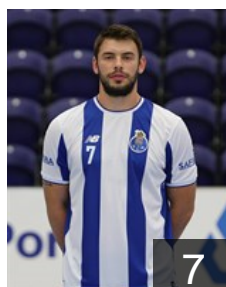

Position: Right Wing
Place of birth: Porto
Date of birth: 26.04.1999
Height: -
Weight: -

 POR

Rodrigues Areia Antonio

Position: Right Wing
Place of birth: Lisboa
Date of birth: 21.06.1990
Height: 191 cm
Weight: 91 kg

 CPV

Semedo Leandro

Position: Left Back
Place of birth: Praia
Date of birth: 24.12.1995
Height: 192 cm
Weight: 82 kg

 POR

Soares Martins Miguel

Position: Centre Back
Place of birth: Porto
Date of birth: 04.11.1997
Height: -
Weight: -

 POR

Sousa Martins Silva Rui

Position: Centre Back
Place of birth: Guimaraes
Date of birth: 28.04.1993
Height: 186 cm
Weight: 80 kg

 CRO

Spelic Nikola

Position: Left Back
Place of birth: Zagreb
Date of birth: 27.03.1991
Height: 198 cm
Weight: 102 kg