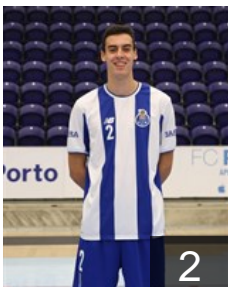

 CUB

Iturriza Alvarez Victor Manuel

Position: Line Player
Place of birth: Havana
Date of birth: 22.05.1990
Height: 200 cm
Weight: 105 kg

 POR

Madeira Laurentino Hugo

Position: Goalkeeper
Place of birth: Evora
Date of birth: 22.07.1984
Height: 188 cm
Weight: 88 kg

 POR

Oliveira Carlos

Position: Goalkeeper
Place of birth: Porto
Date of birth: 13.05.2000
Height: -
Weight: -

CLUB COMPETITIONS - DELEGATION LIST

Men`s EHF Cup 2017/2018

 POR FC Porto - Players

 POR

Pinto Miguel

Position: Right Wing
Place of birth: Porto
Date of birth: 26.04.1999
Height: -
Weight: -

 POR

Rodrigues Areia Antonio

Position: Right Wing
Place of birth: Lisboa
Date of birth: 21.06.1990
Height: 191 cm
Weight: 91 kg

 CPV

Semedo Leandro

Position: Left Back
Place of birth: Praia
Date of birth: 24.12.1995
Height: 192 cm
Weight: 82 kg

 POR

Soares Martins Miguel

Position: Centre Back
Place of birth: Porto
Date of birth: 04.11.1997
Height: -
Weight: -