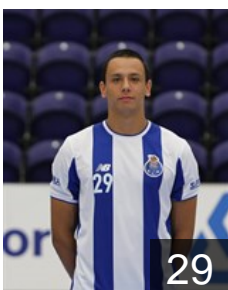

CLUB COMPETITIONS - DELEGATION LIST

Men`s EHF Cup 2017/2018

 POR FC Porto - Players

 POR

Alves Miguel

Position: Right Wing
Place of birth: Porto
Date of birth: 22.07.1996
Height: 184 cm
Weight: 82 kg

 POR

Amador Salina Daymaro

Position: Line Player
Place of birth: Havana
Date of birth: 01.09.1987
Height: -
Weight: -

 POR

Branquinho Diogo

Position: Left Wing
Place of birth: AVEIRO
Date of birth: 25.07.1994
Height: -
Weight: -

 POR

Bravo Quintana Alfredo

Position: Goalkeeper
Place of birth: Havana
Date of birth: 20.03.1988
Height: -
Weight: -

 ESP

Carrillo Gutierrez Jose Mario

Position: Left Wing
Place of birth: Leòn
Date of birth: 18.12.1990
Height: 180 cm
Weight: 75 kg