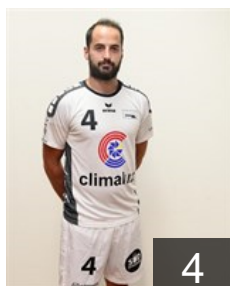

 SRB

Milosevic Rajko

Position: Goalkeeper
Place of birth: Sabac
Date of birth: 06.01.1981
Height: 188 cm
Weight: 87 kg

CLUB COMPETITIONS - DELEGATION LIST

Men's EHF Cup 2017/2018

 LUX Handball Esch - Players

 LUX

Mitrea Dimitri

Position: Right Back
Place of birth: Esch/Alzette
Date of birth: 31.03.2000
Height: 191 cm
Weight: 72 kg

 LUX

Muller Luca

Position: Left Wing
Place of birth: Luxembourg
Date of birth: 13.03.2000
Height: 183 cm
Weight: 60 kg