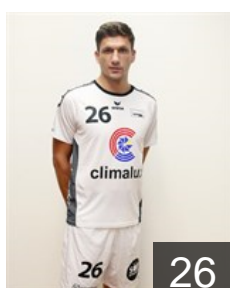

CLUB COMPETITIONS - DELEGATION LIST

Men`s EHF Cup 2017/2018

 LUX Handball Esch - Players

 LUX

Agovic Enes

Position: Left Wing
Place of birth: Esch/Alzette
Date of birth: 24.02.1992
Height: 177 cm
Weight: 80 kg

 LUX

Bock Christian

Position: Centre Back
Place of birth: Esch-sur-Alzette
Date of birth: 08.03.1988
Height: 180 cm
Weight: 80 kg

 GRE

Boukovinas Petros

Position: Goalkeeper
Place of birth: Thessaloniki
Date of birth: 08.03.1994
Height: -
Weight: -

 LUX

Hadrovic Kenan

Position: Goalkeeper
Place of birth: Luxembourg
Date of birth: 20.06.2000
Height: 188 cm
Weight: 88 kg

 CRO

Jelinic Mario

Position: Left Back
Place of birth: METKOVIC
Date of birth: 22.12.1987
Height: 201 cm
Weight: 104 kg