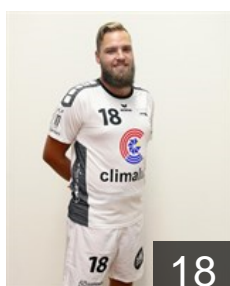

LUX

Marzadori Sascha

Position: Line Player
Place of birth: Luxembourg
Date of birth: 03.11.1990
Height: 186 cm
Weight: 84 kg