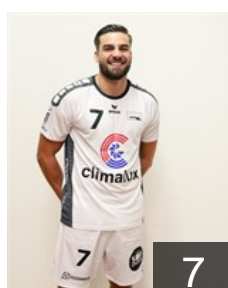

 LUX

Bock Christian

Position: Centre Back
Place of birth: Esch-sur-Alzette
Date of birth: 08.03.1988
Height: 180 cm
Weight: 80 kg

 GRE

Boukovinas Petros

Position: Goalkeeper
Place of birth: Thessaloniki
Date of birth: 08.03.1994
Height: -
Weight: -

 LUX

Hadrovic Kenan

Position: Goalkeeper
Place of birth: Luxembourg
Date of birth: 20.06.2000
Height: 188 cm
Weight: 88 kg

 CRO

Jelinic Mario

Position: Left Back
Place of birth: METKOVIC
Date of birth: 22.12.1987
Height: 201 cm
Weight: 104 kg