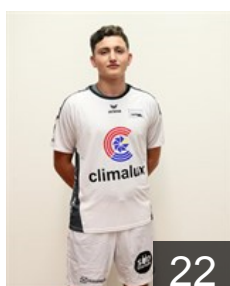

 LUX

Muller Martin

Position: Left Back
Place of birth: Esch/Alzette
Date of birth: 11.02.1988
Height: 187 cm
Weight: 83 kg

 FRA

Puissegur Elias

Position: Left Wing
Place of birth: Metz
Date of birth: 17.06.1998
Height: 186 cm
Weight: 83 kg

 LUX

Pulli Sacha

Position: Centre Back
Place of birth: Esch-sur-Alzette
Date of birth: 21.11.1990
Height: 179 cm
Weight: 72 kg

 LUX

Quintus Tom

Position: Line Player
Place of birth: Esch/Alzette
Date of birth: 28.10.1988
Height: 190 cm
Weight: 86 kg