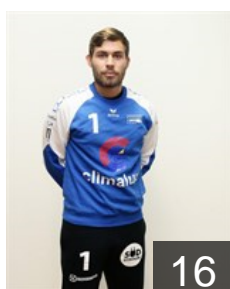

CLUB COMPETITIONS - DELEGATION LIST

Men`s EHF Cup 2017/2018

 LUX Handball Esch - Players

 LUX

Agovic Enes

Position: Left Wing
Place of birth: Esch/Alzette
Date of birth: 24.02.1992
Height: 177 cm
Weight: 80 kg

 LUX

Bock Christian

Position: Centre Back
Place of birth: Esch-sur-Alzette
Date of birth: 08.03.1988
Height: 180 cm
Weight: 80 kg

 GRE

Boukovinas Petros

Position: Goalkeeper
Place of birth: Thessaloniki
Date of birth: 08.03.1994
Height: -
Weight: -