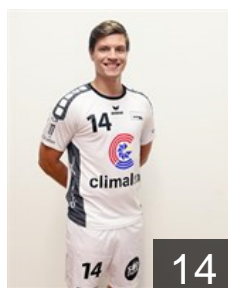

CLUB COMPETITIONS - DELEGATION LIST

Men`s EHF Cup 2017/2018

 LUX Handball Esch - Players

 LUX

Agovic Enes

Position: Left Wing
Place of birth: Esch/Alzette
Date of birth: 24.02.1992
Height: 177 cm
Weight: 80 kg

 LUX

Bock Christian

Position: Centre Back
Place of birth: Esch-sur-Alzette
Date of birth: 08.03.1988
Height: 180 cm
Weight: 80 kg

 GRE

Boukovinas Petros

Position: Goalkeeper
Place of birth: Thessaloniki
Date of birth: 08.03.1994
Height: -
Weight: -