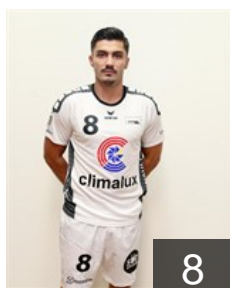

CLUB COMPETITIONS - DELEGATION LIST

Men`s EHF Cup 2017/2018

 LUX Handball Esch - Players

 LUX

Agovic Enes

Position: Left Wing
Place of birth: Esch/Alzette
Date of birth: 24.02.1992
Height: 177 cm
Weight: 80 kg

 LUX

Bock Christian

Position: Centre Back
Place of birth: Esch-sur-Alzette
Date of birth: 08.03.1988
Height: 180 cm
Weight: 80 kg

 GRE

Boukovinas Petros

Position: Goalkeeper
Place of birth: Thessaloniki
Date of birth: 08.03.1994
Height: -
Weight: -