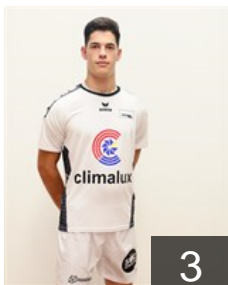

CLUB COMPETITIONS - DELEGATION LIST

Men`s EHF Cup 2017/2018

LUX Handball Esch - Players

LUX

Wirth Tom

Position: Line Player
Place of birth: Luxembourg
Date of birth: 31.05.1999
Height: 185 cm
Weight: 81 kg

TEAM OFFICIALS

AUT

Burger Markus

Date of birth: 22.06.1964