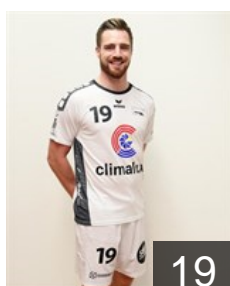

LUX

Kohn Julien

Position: Line Player
Place of birth: Luxembourg
Date of birth: 18.12.1992
Height: 192 cm
Weight: 79 kg