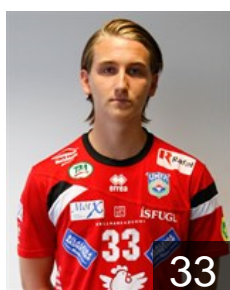

 ISL

Björgvinsson Björgvin Franz

Position: Goalkeeper
Place of birth: Reykjavík
Date of birth: 20.01.2000
Height: 197 cm
Weight: 94 kg

 ISL

Eyjolfsson Arni Bragi

Position: Right Wing
Place of birth: Reykjavík
Date of birth: 11.12.1994
Height: 186 cm
Weight: 84 kg

 ISL

Hrafnsson Einar Ingi

Position: Line Player
Place of birth: Reykjavík
Date of birth: 16.09.1984
Height: 187 cm
Weight: 106 kg

 ISL

Ingvarsson Gestur Olafur

Position: Left Wing
Place of birth: Reykjavík
Date of birth: 18.07.1996
Height: 180 cm
Weight: 81 kg

 ISL

Juniusson Petur

Position: Line Player
Place of birth: Reykjavík
Date of birth: 24.09.1992
Height: 198 cm
Weight: 110 kg

 ISL

Kristinsson Bjarki Thor

Position: Left Wing
Place of birth: Reykjavík
Date of birth: 26.04.1997
Height: 180 cm
Weight: 78 kg