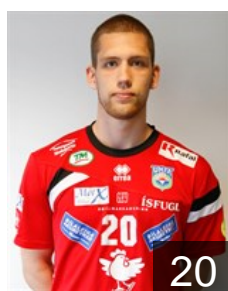

CLUB COMPETITIONS - DELEGATION LIST

Men's EHF Cup 2017/2018

 ISL Afturelding - Players

 ISL

Arnarson Ernir Hrafn

Position: Right Back
Place of birth: Reykjavík
Date of birth: 13.11.1986
Height: 193 cm
Weight: 92 kg

 ISL

Arnarson Kolbeinn Aron

Position: Goalkeeper
Place of birth: Vestmannaeyjar
Date of birth: 30.11.1989
Height: 198 cm
Weight: 100 kg

 ISL

Asgeirsson Elvar

Position: Centre Back
Place of birth: Reykjavík
Date of birth: 04.09.1994
Height: 194 cm
Weight: 93 kg

 ISL

Benediktsson Birkir

Position: Right Back
Place of birth: Reykjavík
Date of birth: 31.05.1997
Height: 200 cm
Weight: 103 kg

 ISL

Bjarkason Kristinn

Position: Left Wing
Place of birth: Reykjavík
Date of birth: 27.09.1995
Height: 178 cm
Weight: 70 kg

 ISL

Björgvinsson Björgvin Franz

Position: Goalkeeper
Place of birth: Reykjavík
Date of birth: 20.01.2000
Height: 197 cm
Weight: 94 kg

 ISL

Eyjolfsson Arni Bragi

Position: Right Wing
Place of birth: Reykjavík
Date of birth: 11.12.1994
Height: 186 cm
Weight: 84 kg