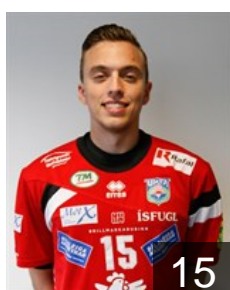

 ISL

Arnarson Kolbeinn Aron

Position: Goalkeeper
Place of birth: Vestmannaeyjar
Date of birth: 30.11.1989
Height: 198 cm
Weight: 100 kg

 ISL

Asgeirsson Elvar

Position: Centre Back
Place of birth: Reykjavík
Date of birth: 04.09.1994
Height: 194 cm
Weight: 93 kg

 ISL

Benediktsson Birkir

Position: Right Back
Place of birth: Reykjavík
Date of birth: 31.05.1997
Height: 200 cm
Weight: 103 kg

 ISL

Bjarkason Kristinn

Position: Left Wing
Place of birth: Reykjavík
Date of birth: 27.09.1995
Height: 178 cm
Weight: 70 kg

 ISL

Björgvinsson Björgvin Franz

Position: Goalkeeper
Place of birth: Reykjavík
Date of birth: 20.01.2000
Height: 197 cm
Weight: 94 kg

 ISL

Eyjolfsson Arni Bragi

Position: Right Wing
Place of birth: Reykjavík
Date of birth: 11.12.1994
Height: 186 cm
Weight: 84 kg

 ISL

Hrafnsson Einar Ingi

Position: Line Player
Place of birth: Reykjavík
Date of birth: 16.09.1984
Height: 187 cm
Weight: 106 kg

 ISL

Ingvarsson Gestur Olafur

Position: Left Wing
Place of birth: Reykjavík
Date of birth: 18.07.1996
Height: 180 cm
Weight: 81 kg