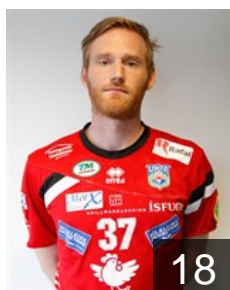

CLUB COMPETITIONS - DELEGATION LIST

Men's EHF Cup 2017/2018

 ISL Afturelding - Players

 ISL

Arnarson Ernir Hrafn

Position: Right Back
Place of birth: Reykjavík
Date of birth: 13.11.1986
Height: 193 cm
Weight: 92 kg

 ISL

Arnarson Kolbeinn Aron

Position: Goalkeeper
Place of birth: Vestmannaeyjar
Date of birth: 30.11.1989
Height: 198 cm
Weight: 100 kg

 ISL

Asgeirsson Elvar

Position: Centre Back
Place of birth: Reykjavík
Date of birth: 04.09.1994
Height: 194 cm
Weight: 93 kg

 ISL

Benediktsson Birkir

Position: Right Back
Place of birth: Reykjavík
Date of birth: 31.05.1997
Height: 200 cm
Weight: 103 kg

 ISL

Bjarkason Kristinn

Position: Left Wing
Place of birth: Reykjavík
Date of birth: 27.09.1995
Height: 178 cm
Weight: 70 kg