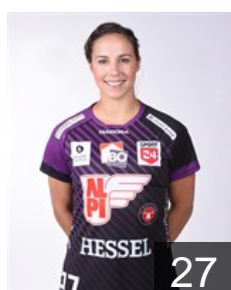

# CLUB COMPETITIONS - DELEGATION LIST

WOMEN'S EHF Champions League 2017/18

WOMEN'S

DEN Ikast Håndbold - Players

DEN  
**Andersen Nanna Hinnerfeldt**

Position: Line Player  
Place of birth: Silkeborg  
Date of birth: 11.06.1999  
Height: 184 cm

DEN  
**Augustesen Mie**

Position: Left Wing  
Place of birth: Hedensted  
Date of birth: 19.07.1988  
Height: 179 cm

DEN  
**Bjerregaard Mathilde**

Position: Left Wing  
Place of birth: Århus  
Date of birth: 09.08.1993  
Height: 185 cm

SWE  
**Blohm Linn**

Position: Line Player  
Place of birth: Stockholm  
Date of birth: 20.05.1992  
Height: 180 cm

DEN  
**Burgaard Louise Katharina**

Position: Right Back  
Place of birth: Esbjerg  
Date of birth: 17.10.1992  
Height: 178 cm

DEN  
**Ellebaek L.**

Position: Left Back  
Place of birth: Morsø  
Date of birth: 10.03.1998  
Height: 183 cm

GER  
**Englert Sabine**

Position: Goalkeeper  
Place of birth: Aschaffenburg  
Date of birth: 27.11.1981  
Height: 183 cm