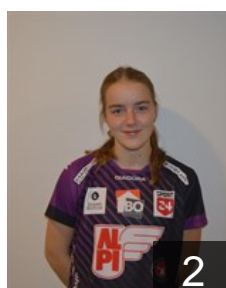

DEN  
**Ellebaek L.**

Position: Left Back  
Place of birth: Morsø  
Date of birth: 10.03.1998  
Height: 183 cm

GER  
**Englert Sabine**

Position: Goalkeeper  
Place of birth: Aschaffenburg  
Date of birth: 27.11.1981  
Height: 183 cm

NOR  
**Fauske Helene Gigstad**

Position: Centre Back  
Place of birth: Bærum  
Date of birth: 31.01.1997  
Height: 176 cm

DEN  
**Friis Emma Cecilie Uhrskov**

Position: Left Wing  
Place of birth: Herning  
Date of birth: 31.10.1999  
Height: 160 cm

DEN  
**Gantzel Pedersen J.**

Position: Line Player  
Place of birth: Ikast-Brandø  
Date of birth: 13.04.1994  
Height: 173 cm

DEN  
**Hansen Helene Kindberg**

Position: Right Back  
Place of birth: Stockholm  
Date of birth: 13.01.1998  
Height: 179 cm

DEN  
**Hedegaard F.**

Position: Right Wing  
Place of birth: Aarhus  
Date of birth: 21.08.2000  
Height: 173 cm