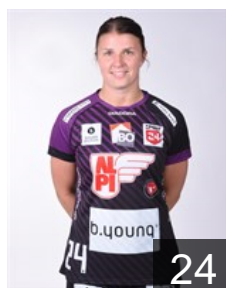

# CLUB COMPETITIONS - DELEGATION LIST

WOMEN'S EHF Champions League 2017/18

WOMEN'S

DEN Ikast Håndbold - Players

DEN  
**Andersen Nanna Hinnerfeldt**

Position: Line Player  
Place of birth: Silkeborg  
Date of birth: 11.06.1999  
Height: 184 cm

DEN  
**Augustesen Mie**

Position: Left Wing  
Place of birth: Hedensted  
Date of birth: 19.07.1988  
Height: 179 cm

DEN  
**Bjerregaard Mathilde**

Position: Left Wing  
Place of birth: Århus  
Date of birth: 09.08.1993  
Height: 185 cm

SWE  
**Blohm Linn**

Position: Line Player  
Place of birth: Stockholm  
Date of birth: 20.05.1992  
Height: 180 cm

DEN  
**Burgaard Louise Katharina**

Position: Right Back  
Place of birth: Esbjerg  
Date of birth: 17.10.1992  
Height: 178 cm