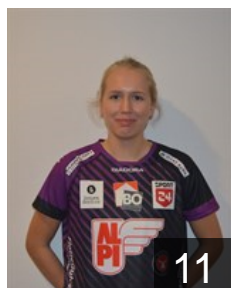

DEN  
**Hedegaard F.**

Position: Right Wing  
Place of birth: Aarhus  
Date of birth: 21.08.2000  
Height: 173 cm

# CLUB COMPETITIONS - DELEGATION LIST

WOMEN'S EHF Champions League 2017/18

WOMEN'S

DEN Ikast Håndbold - Players

DEN

**Jakobsen Annika**

Position: Right Wing  
Place of birth: Horsens  
Date of birth: 25.02.1997  
Height: 169 cm

DEN

**Jensen Laura Cecilie**

Position: Centre Back  
Place of birth: Billund  
Date of birth: 02.05.1999  
Height: 171 cm

DEN

**Kristensen Naja Nissen**

Position: Left Wing  
Place of birth: Ikast-Brand  
Date of birth: 10.08.1999  
Height: 177 cm