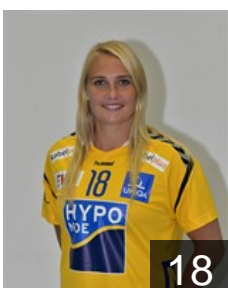

 AUT

Barisic Tatjana

Position: Left Wing
Place of birth: Schwaz
Date of birth: 23.09.1998
Height: 167 cm

 AUT

Bauer Johanna

Position: Left Wing
Place of birth: Wien
Date of birth: 13.06.1997
Height: 167 cm

 AUT

Berlini Elena

Position: Centre Back
Place of birth: Mödling
Date of birth: 31.10.1999
Height: 173 cm

 HUN

Dalnoki Klaudia Alexa

Position: Left Wing
Place of birth: Budapest
Date of birth: 27.02.1998
Height: 164 cm

 AUT

Dedic Mirela

Position: Left Wing
Place of birth: Bruck an der Mur
Date of birth: 15.12.1991
Height: 169 cm

 AUT

Draguljic Sarah

Position: Line Player
Place of birth: Linz
Date of birth: 25.01.2000
Height: 171 cm

 AUT

Dramac Isabel

Position: Left Back
Place of birth: Wien
Date of birth: 17.05.2000
Height: 164 cm

 ISL

Einarsdottir Hildigunnur

Position: Line Player
Place of birth: Reykjavik
Date of birth: 11.02.1988
Height: 180 cm