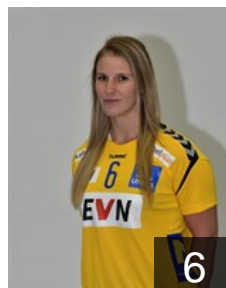

 AUT

Barisic Tatjana

Position: Left Wing
Place of birth: Schwaz
Date of birth: 23.09.1998
Height: 167 cm

 AUT

Bauer Johanna

Position: Left Wing
Place of birth: Wien
Date of birth: 13.06.1997
Height: 167 cm

 AUT

Berlini Elena

Position: Centre Back
Place of birth: Mödling
Date of birth: 31.10.1999
Height: 173 cm

 HUN

Dalnoki Klaudia Alexa

Position: Left Wing
Place of birth: Budapest
Date of birth: 27.02.1998
Height: 164 cm