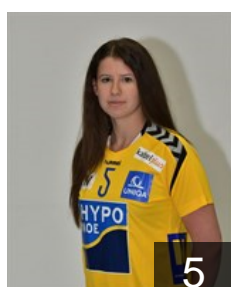

 HUN

Laszlo Barbara

Position: Centre Back
Place of birth: Budapest
Date of birth: 03.10.1990
Height: 167 cm

 AUT

Magloth Mona

Position: Line Player
Place of birth: Mödling
Date of birth: 11.05.1996
Height: 175 cm

 ROU

Magurean Teodora

Position: Centre Back
Place of birth: Baia Mare
Date of birth: 14.03.1998
Height: 178 cm

 AUT

Mittendorfer Lena

Position: Left Back
Place of birth: Mödling
Date of birth: 01.06.1998
Height: 180 cm

 AUT

Posch Tanja

Position: Left Wing
Place of birth: Mödling
Date of birth: 26.01.1996
Height: 168 cm

 RUS

Sanko Olga

Position: Goalkeeper
Place of birth: Rostov/Don
Date of birth: 28.02.1978
Height: 180 cm