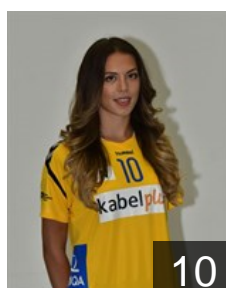

AUT

Topic Marina

Position: Right Back
Place of birth: Mödling
Date of birth: 17.09.1996
Height: 180 cm