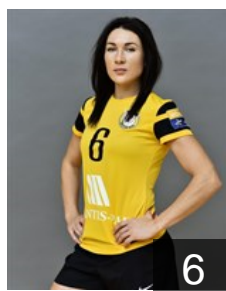

RUS
Managarova Iuliia
Position: Right Wing
Place of birth: Dnieprpetrovsk
Date of birth: 27.09.1988
Height: 170 cm