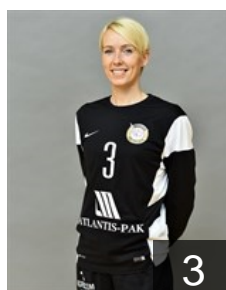

 RUS
Bashkirova Olga
Position: Left Wing
Place of birth: Village
Date of birth: 11.01.1995
Height: 178 cm

 RUS
Bobrovnikova Vladlena
Position: Left Back
Place of birth: Krasnodar
Date of birth: 24.10.1987
Height: 180 cm

 UKR
Borshchenko Viktoriya
Position: Left Wing
Place of birth: Herson
Date of birth: 05.01.1986
Height: 170 cm

 ESP
Cabral Barbosa Alexandrina
Position: Left Back
Place of birth: Lisbon
Date of birth: 05.05.1986
Height: 175 cm

 RUS
Chernoivanenko Olga
Position: Right Wing
Place of birth: Samarsk
Date of birth: 17.04.1989
Height: 176 cm

 FRA
Dembele Siraba
Position: Left Wing
Place of birth: Dreux
Date of birth: 28.06.1986
Height: 172 cm

 DEN
Grigel Lotte
Position: Centre Back
Place of birth: Esbjerg
Date of birth: 05.04.1991
Height: 165 cm

 RUS
Ilina Ekaterina
Position: Centre Back
Place of birth: Togliatti
Date of birth: 07.03.1991
Height: 175 cm