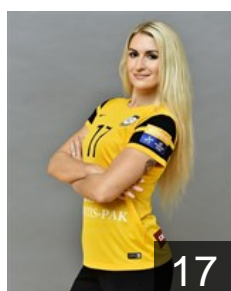

CLUB COMPETITIONS - DELEGATION LIST

Women's European Cup - EHF Cup 2016/17

 RUS Rostov-Don - Players

 RUS
Basarab Mariya
Position: Goalkeeper
Place of birth: Uray
Date of birth: 19.01.1990
Height: 186 cm

 RUS
Bashkirova Olga
Position: Left Wing
Place of birth: Village
Date of birth: 11.01.1995
Height: 178 cm

 RUS
Bobrovnikova Vladlena
Position: Left Back
Place of birth: Krasnodar
Date of birth: 24.10.1987
Height: 180 cm

 UKR
Borshchenko Viktoriya
Position: Left Wing
Place of birth: Herson
Date of birth: 05.01.1986
Height: 170 cm

 ESP
Cabral Barbosa Alexandrina
Position: Left Back
Place of birth: Lisbon
Date of birth: 05.05.1986
Height: 175 cm