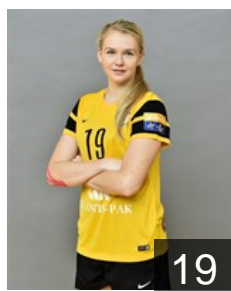

RUS
Makeeva Kseniya
Position: Line Player
Place of birth: Ufa
Date of birth: 19.09.1990
Height: 182 cm