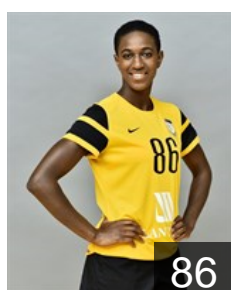

CLUB COMPETITIONS - DELEGATION LIST

Women's European Cup - EHF Cup 2016/17

 RUS Rostov-Don - Players

 RUS
Basarab Mariya
Position: Goalkeeper
Place of birth: Uray
Date of birth: 19.01.1990
Height: 186 cm

 RUS
Bashkirova Olga
Position: Left Wing
Place of birth: Village
Date of birth: 11.01.1995
Height: 178 cm

 RUS
Bobrovnikova Vladlena
Position: Left Back
Place of birth: Krasnodar
Date of birth: 24.10.1987
Height: 180 cm

 UKR
Borshchenko Viktoriya
Position: Left Wing
Place of birth: Herson
Date of birth: 05.01.1986
Height: 170 cm

 ESP
Cabral Barbosa Alexandrina
Position: Left Back
Place of birth: Lisbon
Date of birth: 05.05.1986
Height: 175 cm