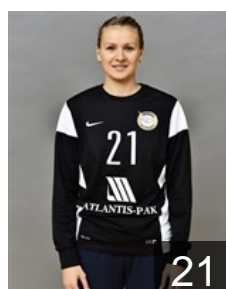

RUS
Sedoykina Anna
Position: Goalkeeper
Place of birth: Volgograd
Date of birth: 01.08.1984
Height: 181 cm