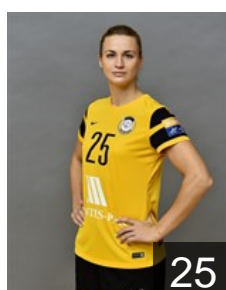

CLUB COMPETITIONS - DELEGATION LIST

Women's European Cup - EHF Cup 2016/17

 RUS Rostov-Don - Players

 RUS
Basarab Mariya
Position: Goalkeeper
Place of birth: Uray
Date of birth: 19.01.1990
Height: 186 cm

 RUS
Bashkirova Olga
Position: Left Wing
Place of birth: Village
Date of birth: 11.01.1995
Height: 178 cm

 RUS
Bobrovnikova Vladlena
Position: Left Back
Place of birth: Krasnodar
Date of birth: 24.10.1987
Height: 180 cm

 UKR
Borshchenko Viktoriya
Position: Left Wing
Place of birth: Herson
Date of birth: 05.01.1986
Height: 170 cm

 ESP
Cabral Barbosa Alexandrina
Position: Left Back
Place of birth: Lisbon
Date of birth: 05.05.1986
Height: 175 cm