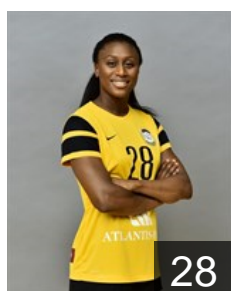

CLUB COMPETITIONS - DELEGATION LIST

Women's European Cup - EHF Cup 2016/17

 RUS Rostov-Don - Players

 RUS
Basarab Mariya
Position: Goalkeeper
Place of birth: Uray
Date of birth: 19.01.1990
Height: 186 cm

 RUS
Bashkirova Olga
Position: Left Wing
Place of birth: Village
Date of birth: 11.01.1995
Height: 178 cm

 RUS
Bobrovnikova Vladlena
Position: Left Back
Place of birth: Krasnodar
Date of birth: 24.10.1987
Height: 180 cm

 UKR
Borshchenko Viktoriya
Position: Left Wing
Place of birth: Herson
Date of birth: 05.01.1986
Height: 170 cm

 ESP
Cabral Barbosa Alexandrina
Position: Left Back
Place of birth: Lisbon
Date of birth: 05.05.1986
Height: 175 cm

 RUS
Chernoivanenko Olga
Position: Right Wing
Place of birth: Samarsk
Date of birth: 17.04.1989
Height: 176 cm

 FRA
Dembele Siraba
Position: Left Wing
Place of birth: Dreux
Date of birth: 28.06.1986
Height: 172 cm