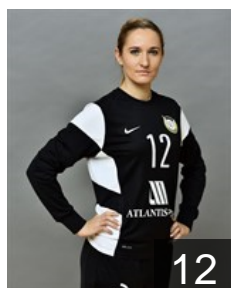

CLUB COMPETITIONS - DELEGATION LIST

Women's European Cup - EHF Cup 2016/17

 RUS Rostov-Don - Players

 RUS
Basarab Mariya
Position: Goalkeeper
Place of birth: Uray
Date of birth: 19.01.1990
Height: 186 cm

 RUS
Bashkirova Olga
Position: Left Wing
Place of birth: Village
Date of birth: 11.01.1995
Height: 178 cm

 RUS
Bobrovnikova Vladlena
Position: Left Back
Place of birth: Krasnodar
Date of birth: 24.10.1987
Height: 180 cm