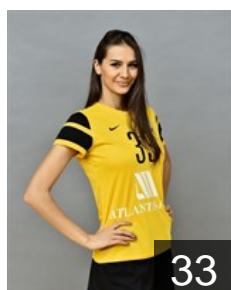

RUS
Ilina Ekaterina
Position: Centre Back
Place of birth: Togliatti
Date of birth: 07.03.1991
Height: 175 cm