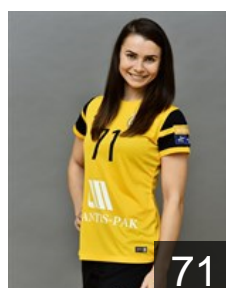

RUS
Stepanova Alexandra
Position: Line Player
Place of birth: Izhevsk
Date of birth: 21.06.1989
Height: 180 cm