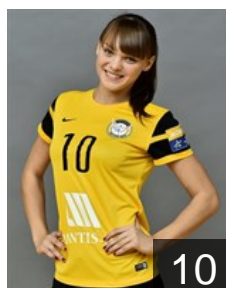

CLUB COMPETITIONS - DELEGATION LIST

Women's European Cup - EHF Cup 2016/17

 RUS Rostov-Don - Players

 RUS
Basarab Mariya
Position: Goalkeeper
Place of birth: Uray
Date of birth: 19.01.1990
Height: 186 cm

 RUS
Bashkirova Olga
Position: Left Wing
Place of birth: Village
Date of birth: 11.01.1995
Height: 178 cm

 RUS
Bobrovnikova Vladlena
Position: Left Back
Place of birth: Krasnodar
Date of birth: 24.10.1987
Height: 180 cm

 UKR
Borshchenko Viktoriya
Position: Left Wing
Place of birth: Herson
Date of birth: 05.01.1986
Height: 170 cm

 ESP
Cabral Barbosa Alexandrina
Position: Left Back
Place of birth: Lisbon
Date of birth: 05.05.1986
Height: 175 cm