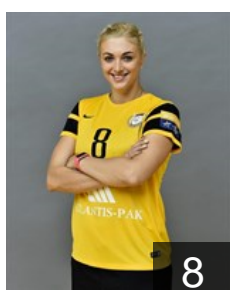

 RUS
Managarova Iuliia
Position: Right Wing
Place of birth: Dnieprpetrovsk
Date of birth: 27.09.1988
Height: 170 cm

CLUB COMPETITIONS - DELEGATION LIST

Women's European Cup - EHF Cup 2016/17

 RUS Rostov-Don - Players

 RUS
Mekhdieva Galina
Position: Goalkeeper
Place of birth: Rostov-On-Don
Date of birth: 17.06.1985
Height: 180 cm

 RUS
Petrova Mayya
Position: Line Player
Place of birth: Volgograd
Date of birth: 26.05.1982
Height: 184 cm

 BRA
Rodrigues Belo Ana Paula
Position: Centre Back
Place of birth: Sao Luis
Date of birth: 18.10.1987
Height: 172 cm

 RUS
Sedoykina Anna
Position: Goalkeeper
Place of birth: Volgograd
Date of birth: 01.08.1984
Height: 181 cm