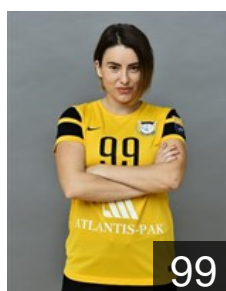

CLUB COMPETITIONS - DELEGATION LIST

Women's European Cup - EHF Cup 2016/17

 RUS Rostov-Don - Players

 RUS
Basarab Mariya
Position: Goalkeeper
Place of birth: Uray
Date of birth: 19.01.1990
Height: 186 cm

 RUS
Bashkirova Olga
Position: Left Wing
Place of birth: Village
Date of birth: 11.01.1995
Height: 178 cm

 RUS
Bobrovnikova Vladlena
Position: Left Back
Place of birth: Krasnodar
Date of birth: 24.10.1987
Height: 180 cm