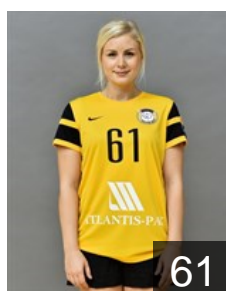

 RUS
Bashkirova Olga
Position: Left Wing
Place of birth: Village
Date of birth: 11.01.1995
Height: 178 cm

 RUS
Bobrovnikova Vladlena
Position: Left Back
Place of birth: Krasnodar
Date of birth: 24.10.1987
Height: 180 cm

 UKR
Borshchenko Viktoriya
Position: Left Wing
Place of birth: Herson
Date of birth: 05.01.1986
Height: 170 cm

 ESP
Cabral Barbosa Alexandrina
Position: Left Back
Place of birth: Lisbon
Date of birth: 05.05.1986
Height: 175 cm

 RUS
Chernoivanenko Olga
Position: Right Wing
Place of birth: Samarsk
Date of birth: 17.04.1989
Height: 176 cm

 FRA
Dembele Siraba
Position: Left Wing
Place of birth: Dreux
Date of birth: 28.06.1986
Height: 172 cm

 DEN
Grigel Lotte
Position: Centre Back
Place of birth: Esbjerg
Date of birth: 05.04.1991
Height: 165 cm

 RUS
Ilina Ekaterina
Position: Centre Back
Place of birth: Togliatti
Date of birth: 07.03.1991
Height: 175 cm