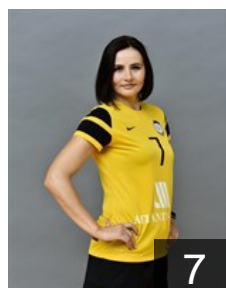

 NOR
Lunde Katrine
Position: Goalkeeper
Place of birth: Kristiansand
Date of birth: 30.03.1980
Height: 181 cm

 RUS
Makeeva Kseniya
Position: Line Player
Place of birth: Ufa
Date of birth: 19.09.1990
Height: 182 cm

 RUS
Managarova Iuliia
Position: Right Wing
Place of birth: Dnieprpetrovsk
Date of birth: 27.09.1988
Height: 170 cm

CLUB COMPETITIONS - DELEGATION LIST

Women's European Cup - EHF Cup 2016/17

 RUS Rostov-Don - Players

 RUS
Mekhdieva Galina
Position: Goalkeeper
Place of birth: Rostov-On-Don
Date of birth: 17.06.1985
Height: 180 cm

 RUS
Petrova Mayya
Position: Line Player
Place of birth: Volgograd
Date of birth: 26.05.1982
Height: 184 cm