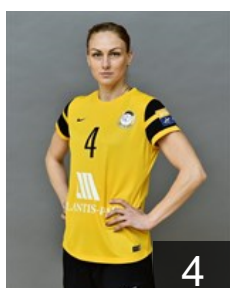

RUS
Slivinskaya Elena
Position: Left Back
Place of birth: Rostov-On-Don
Date of birth: 09.05.1980
Height: 186 cm