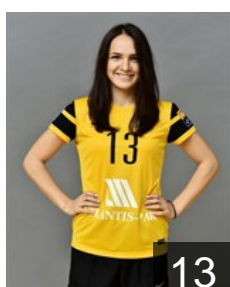

 BRA
Rodrigues Belo Ana Paula
Position: Centre Back
Place of birth: Sao Luis
Date of birth: 18.10.1987
Height: 172 cm

 RUS
Sedoykina Anna
Position: Goalkeeper
Place of birth: Volgograd
Date of birth: 01.08.1984
Height: 181 cm

 RUS
Sen Anna
Position: Left Back
Place of birth: Krasnodar
Date of birth: 03.12.1990
Height: 185 cm

 RUS
Shymkute Regina
Position: Left Back
Place of birth: Herson
Date of birth: 21.12.1985
Height: 179 cm

 RUS
Slivinskaya Elena
Position: Left Back
Place of birth: Rostov-On-Don
Date of birth: 09.05.1980
Height: 186 cm

 RUS
Stepanova Alexandra
Position: Line Player
Place of birth: Izhevsk
Date of birth: 21.06.1989
Height: 180 cm