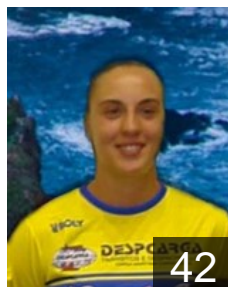

 **POR**
Correia Filipa
Position: Right Back
Place of birth: Funchal
Date of birth: 19.06.1988
Height: 167 cm

 **POR**
Correia Monica
Position: Goalkeeper
Place of birth: Funchal
Date of birth: 14.10.1990
Height: 169 cm

 **POR**
Correia Tavares Erica Isabel
Position: Right Back
Place of birth: Lisboa
Date of birth: 30.08.1996
Height: -

 **POR**
De Freitas Gouveia Anais
Position: Right Wing
Place of birth: Santana
Date of birth: 16.07.1996
Height: -

 **POR**
Faleiro Mariana
Position: Centre Back
Place of birth: Coimbra
Date of birth: 31.01.1994
Height: 168 cm

 **RUS**
Gorelova Valeria
Position: Goalkeeper
Place of birth: Togliatti
Date of birth: 02.05.1993
Height: -