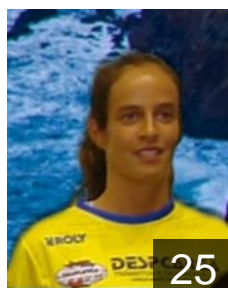

POR
Pereira Sara
Position: Left Back
Place of birth: Funchal
Date of birth: 16.02.1998
Height: 170 cm