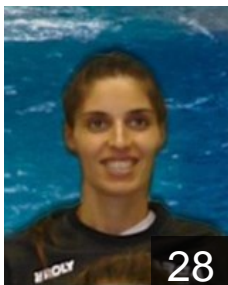

 **POR**
Morais Patricia
Position: Line Player
Place of birth: Funchal
Date of birth: 24.07.1999
Height: -

 **MNE**
Muratovic Esma
Position: Left Back
Place of birth: podgorica
Date of birth: 24.01.1996
Height: 176 cm

 **POR**
Pereira Sara
Position: Left Back
Place of birth: Funchal
Date of birth: 16.02.1998
Height: 170 cm

CLUB COMPETITIONS - DELEGATION LIST

Women's European Cup - EHF Cup 2016/17

 POR Madeira Andebol SAD - Players