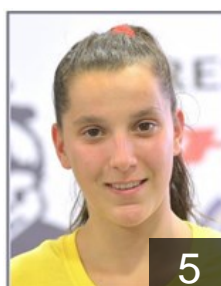

## Filipovic Marija

Position: Left Wing  
Place of birth: Nis  
Date of birth: 16.01.1994  
Height: 162 cm

21

SRB

## Jevtovic Jovana

Position: Goalkeeper  
Place of birth: Nis  
Date of birth: 30.09.1997  
Height: 167 cm

16

SRB