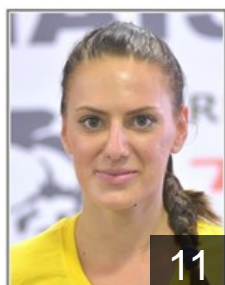

Left Club

SRB
Aleksic Dea
Position: Left Back
Place of birth: Kragujevac
Date of birth: 08.05.1991
Height: 69 cm

Left Club on 23.02.2017