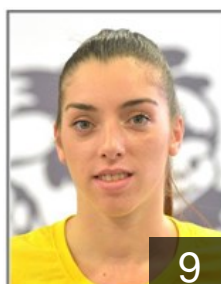

## Petkovic Milena

Position: Goalkeeper  
Place of birth: Nis  
Date of birth: 28.05.1993  
Height: 174 cm

12

SRB

## Petrovic Ana

Position: Right Wing  
Place of birth: Nis  
Date of birth: 29.07.1997  
Height: 176 cm

6

SRB

## Popovic Tamara

Position: Goalkeeper  
Place of birth: Pancevo  
Date of birth: 05.05.1993  
Height: 175 cm

55

SRB

## Radovic Katarina

Position: Centre Back  
Place of birth: Krusevac  
Date of birth: 21.05.1994  
Height: 166 cm

10

SRB