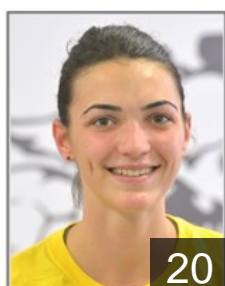

## Stefanovic Aleksandra

Position: Right Wing  
Place of birth: Nis  
Date of birth: 03.11.1993  
Height: 168 cm

9

# CLUB COMPETITIONS - DELEGATION LIST

Women's European Cup - EHF Cup 2016/17

 SRB ZRK Naisa Nis - Players

 SRB  
**Stoiljkovic Kristina**  
Position: Left Wing  
Place of birth: Nis  
Date of birth: 02.01.1997  
Height: 162 cm

 SRB  
**Stojov Andrijana**  
Position: Centre Back  
Place of birth: Nis  
Date of birth: 07.06.1999  
Height: 176 cm

 SRB  
**Tanaskovic Katarina**  
Position: Right Back  
Place of birth: Nis  
Date of birth: 22.02.1995  
Height: 184 cm

 MNE  
**Tatar Andrijana**  
Position: Line Player  
Place of birth: Cetinje  
Date of birth: 10.12.1995  
Height: 178 cm

 SRB  
**Velickovic Teodora**  
Position: Left Back  
Place of birth: Nis  
Date of birth: 28.04.2001  
Height: 179 cm