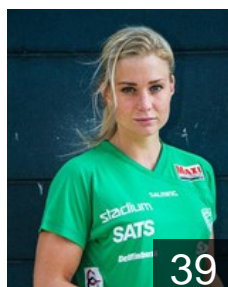

 SWE

Nilsson Rebecca

Position: Goalkeeper
Place of birth: Tumba
Date of birth: 21.06.1998
Height: 172 cm

 SWE

Östlund Madeleine

Position: Line Player
Place of birth: Nacka
Date of birth: 03.12.1992
Height: 175 cm

 SWE

Rosell Frida

Position: Centre Back
Place of birth: Stockholm
Date of birth: 06.05.1999
Height: 172 cm

 SWE

Scheuer Larsson Hannah

Position: Right Wing
Place of birth: Skogås
Date of birth: 09.01.1998
Height: 169 cm

 SWE

Södren Jenny

Position: Line Player
Place of birth: Norrtälje
Date of birth: 23.08.1994
Height: 181 cm

 SWE

Wallén Angelica

Position: Back
Place of birth: Sundsvall
Date of birth: 11.04.1986
Height: 172 cm