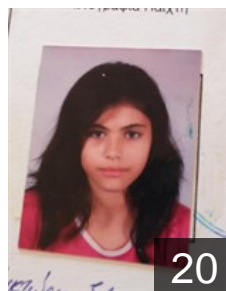

 LTU  
**Lebelionyte Vitalija**  
Position: Centre Back  
Place of birth: vilnius  
Date of birth: 15.07.1986  
Height: 175 cm

# CLUB COMPETITIONS - DELEGATION LIST

Women's European Cup - EHF Cup 2016/17

 CYP Cyview Developers Latsia - Players

 CYP  
**Manora Olga**  
Position: Wing  
Place of birth: nicosia  
Date of birth: 28.04.1999  
Height: 165 cm

 LTU  
**Skucaite Virginija**  
Position: Goalkeeper  
Place of birth: GARLIAVA  
Date of birth: 14.05.1985  
Height: 173 cm

 CYP  
**Solea Marilena**  
Position: Wing  
Place of birth: NICOSIA  
Date of birth: 11.06.1995  
Height: 170 cm