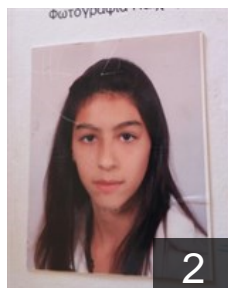

# CLUB COMPETITIONS - DELEGATION LIST

Women's European Cup - EHF Cup 2016/17

 CYP *Cyview Developers Latsia - Players*

 CYP  
**Charalambous Marianna**  
Position: Right Wing  
Place of birth: Nicosia  
Date of birth: 04.11.1985  
Height: 172 cm

 SRB  
**Dimitrijevic Andjela**  
Position: Left Wing  
Place of birth: Belgrade  
Date of birth: 04.01.1988  
Height: 170 cm

 ROU  
**Ecaterinescu Ana-Maria**  
Position: Centre Back  
Place of birth: Valcea  
Date of birth: 17.08.1983  
Height: 180 cm

 CYP  
**Elia Malvina**  
Position: Centre Back  
Place of birth: nicosia  
Date of birth: 11.04.1997  
Height: 162 cm

 CYP  
**Ellina Elisabet**  
Position: Line Player  
Place of birth: LARNAKA  
Date of birth: 11.10.1978  
Height: 170 cm