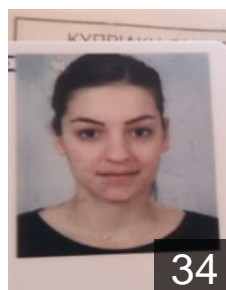

# CLUB COMPETITIONS - DELEGATION LIST

Women's European Cup - EHF Cup 2016/17

 CYP Cyview Developers Latsia - Players

 CYP  
**Manora Olga**  
Position: Wing  
Place of birth: nicosia  
Date of birth: 28.04.1999  
Height: 165 cm

 LTU  
**Skucaite Virginija**  
Position: Goalkeeper  
Place of birth: GARLIAVA  
Date of birth: 14.05.1985  
Height: 173 cm

 CYP  
**Solea Marilena**  
Position: Wing  
Place of birth: NICOSIA  
Date of birth: 11.06.1995  
Height: 170 cm

 BUL  
**Svetlinova Victoria**  
Position: Right Back  
Place of birth: NICOSIA  
Date of birth: 17.09.1998  
Height: 167 cm

 CYP  
**Taki Antria**  
Position: Goalkeeper  
Place of birth: Nicosia  
Date of birth: 20.06.1995  
Height: 171 cm

 CYP  
**Tsangari Rena**  
Position: Left Back  
Place of birth: nicosia  
Date of birth: 09.08.1989  
Height: 172 cm

 CYP  
**Vrahimi Elena**  
Position: Left Back  
Place of birth: Nicosia  
Date of birth: 18.05.1995  
Height: 170 cm