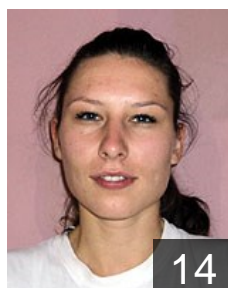

LTU
Lebelionyte Vitalija
Position: Centre Back
Place of birth: vilnius
Date of birth: 15.07.1986
Height: 175 cm