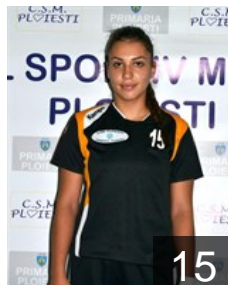

 ROU  
**Ionescu Bianca**  
Position: Right Back  
Place of birth: Ploiesti  
Date of birth: 29.04.1999  
Height: 169 cm

# CLUB COMPETITIONS - DELEGATION LIST

Women's European Cup - EHF Cup 2016/17

 ROU CSM Ploiesti - Players

 ROU

## Marin Bianca

Position: Left Wing  
Place of birth: Ploiesti  
Date of birth: 21.03.1999  
Height: 169 cm

 ROU

## Mihart Ana-Maria Andreea

Position: Left Back  
Place of birth: Ploiesti  
Date of birth: 11.11.1999  
Height: 173 cm

 ROU