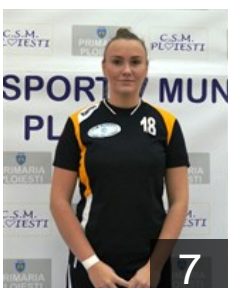

ROU
Gros Ana-Maria
Position: Left Back
Place of birth: Ploiesti
Date of birth: 08.08.1999
Height: 182 cm