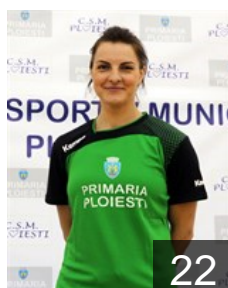

 ROU  
**Chiricuta Andreea Elisa**  
Position: Left Wing  
Place of birth: Buzau  
Date of birth: 27.02.1994  
Height: -

 ROU  
**Dragnea Isabela**  
Position: Right Wing  
Place of birth: Ploiesti  
Date of birth: 05.05.2000  
Height: -

 ROU  
**Dumitru Alina**  
Position: Goalkeeper  
Place of birth: Focsani  
Date of birth: 09.06.1986  
Height: 175 cm

 ROU  
**Farcau Ramona Petruta**  
Position: Left Wing  
Place of birth: Zalau  
Date of birth: 14.07.1979  
Height: 170 cm

 ROU  
**Fulgeanu Andreea**  
Position: Right Back  
Place of birth: Ploiesti  
Date of birth: 18.05.1999  
Height: 171 cm

 ROU  
**Ganea Carmen Alexandra**  
Position: Right Wing  
Place of birth: Tulcea  
Date of birth: 26.03.1999  
Height: 171 cm