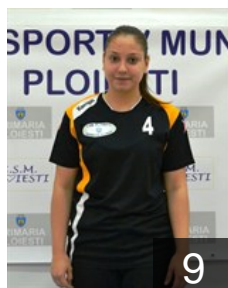

## Marin Bianca

Position: Left Wing  
Place of birth: Ploiesti  
Date of birth: 21.03.1999  
Height: 169 cm

 ROU

## Mihart Ana-Maria Andreea

Position: Left Back  
Place of birth: Ploiesti  
Date of birth: 11.11.1999  
Height: 173 cm

 ROU

## Mititelu Cristina

Position: Goalkeeper  
Place of birth: Ploiesti  
Date of birth: 19.01.1999  
Height: 176 cm

 ROU

## Natase Mihaela

Position: Left Wing  
Place of birth: Ploiesti  
Date of birth: 05.04.1999  
Height: 166 cm

 ROU