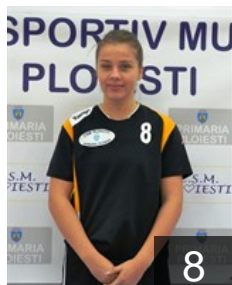

CLUB COMPETITIONS - DELEGATION LIST

Women's European Cup - EHF Cup 2016/17

ROU CSM Ploiesti - Players

ROU

Marin Bianca

Position: Left Wing
Place of birth: Ploiesti
Date of birth: 21.03.1999
Height: 169 cm