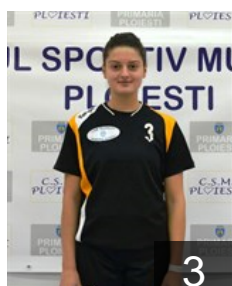

## Natase Mihaela

Position: Left Wing  
Place of birth: Ploiesti  
Date of birth: 05.04.1999  
Height: 166 cm

 ROU

## Nurciu Narcisa

Position: Centre Back  
Place of birth: Tulcea  
Date of birth: 16.03.1999  
Height: 168 cm

 ROU

## Serban Elena

Position: Goalkeeper  
Place of birth: Bucuresti  
Date of birth: 15.10.1994  
Height: 183 cm

 ROU