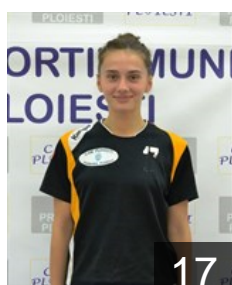

## Serban Elena

Position: Goalkeeper  
Place of birth: Bucuresti  
Date of birth: 15.10.1994  
Height: 183 cm

 ROU

## Serban Elena Anisa

Position: Centre Back  
Place of birth: Ploiesti  
Date of birth: 18.01.1999  
Height: 172 cm

 UKR

## Shutska Iryna

Position: Line Player  
Place of birth: Kirovograd  
Date of birth: 05.03.1983  
Height: 180 cm

 ROU