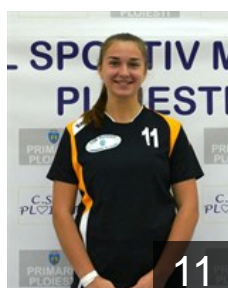

 ROU  
**Balaban Daciana Carmen**  
Position: Centre Back  
Place of birth: Sibiu  
Date of birth: 17.04.1984  
Height: 169 cm

 ROU  
**Carasol Alexandra**  
Position: Left Wing  
Place of birth: Bucuresti  
Date of birth: 01.09.1996  
Height: 175 cm

 ROU  
**Chiricuta Andreea Elisa**  
Position: Left Wing  
Place of birth: Buzau  
Date of birth: 27.02.1994  
Height: -

 ROU  
**Dragnea Isabela**  
Position: Right Wing  
Place of birth: Ploiesti  
Date of birth: 05.05.2000  
Height: -

 ROU  
**Dumitru Alina**  
Position: Goalkeeper  
Place of birth: Focsani  
Date of birth: 09.06.1986  
Height: 175 cm

 ROU  
**Farcau Ramona Petruta**  
Position: Left Wing  
Place of birth: Zalau  
Date of birth: 14.07.1979  
Height: 170 cm

 ROU  
**Fulgeanu Andreea**  
Position: Right Back  
Place of birth: Ploiesti  
Date of birth: 18.05.1999  
Height: 171 cm

 ROU  
**Ganea Carmen Alexandra**  
Position: Right Wing  
Place of birth: Tulcea  
Date of birth: 26.03.1999  
Height: 171 cm