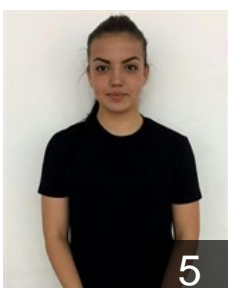

 ROU  
**Balaban Daciana Carmen**  
Position: Centre Back  
Place of birth: Sibiu  
Date of birth: 17.04.1984  
Height: 169 cm

 ROU  
**Carasol Alexandra**  
Position: Left Wing  
Place of birth: Bucuresti  
Date of birth: 01.09.1996  
Height: 175 cm

 ROU  
**Chiricuta Andreea Elisa**  
Position: Left Wing  
Place of birth: Buzau  
Date of birth: 27.02.1994  
Height: -

 ROU  
**Dragnea Isabela**  
Position: Right Wing  
Place of birth: Ploiesti  
Date of birth: 05.05.2000  
Height: -

 ROU  
**Dumitru Alina**  
Position: Goalkeeper  
Place of birth: Focsani  
Date of birth: 09.06.1986  
Height: 175 cm

 ROU  
**Farcau Ramona Petruta**  
Position: Left Wing  
Place of birth: Zalau  
Date of birth: 14.07.1979  
Height: 170 cm

 ROU  
**Fulgeanu Andreea**  
Position: Right Back  
Place of birth: Ploiesti  
Date of birth: 18.05.1999  
Height: 171 cm

 ROU  
**Ganea Carmen Alexandra**  
Position: Right Wing  
Place of birth: Tulcea  
Date of birth: 26.03.1999  
Height: 171 cm