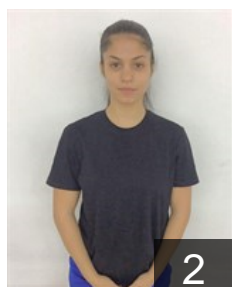

## Marin Bianca

Position: Left Wing  
Place of birth: Ploiesti  
Date of birth: 21.03.1999  
Height: 169 cm

 ROU

## Mihart Ana-Maria Andreea

Position: Left Back  
Place of birth: Ploiesti  
Date of birth: 11.11.1999  
Height: 173 cm

 ROU

## Mititelu Cristina

Position: Goalkeeper  
Place of birth: Ploiesti  
Date of birth: 19.01.1999  
Height: 176 cm

 ROU

## Natase Mihaela

Position: Left Wing  
Place of birth: Ploiesti  
Date of birth: 05.04.1999  
Height: 166 cm

 ROU