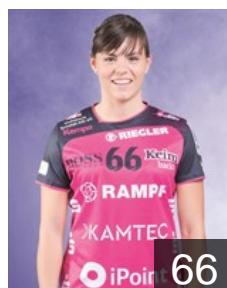

# CLUB COMPETITIONS - DELEGATION LIST

Women's European Cup - EHF Cup 2016/17

 GER TUSSIES Metzingen - Players

 NED  
**Amega Delaila**  
Position: Centre Back  
Place of birth: Heerhugowaard  
Date of birth: 21.09.1997  
Height: 169 cm