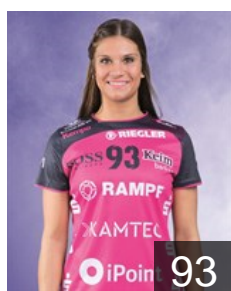

GER
Behnke Julia
Position: Line Player
Place of birth: Mannheim
Date of birth: 28.03.1993
Height: 180 cm