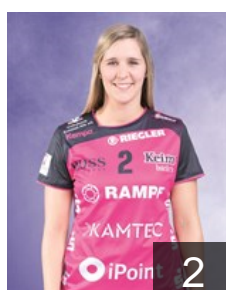

GER

Zapf Marlene

Position: Right Wing
Place of birth: Landau
Date of birth: 06.01.1990
Height: 170 cm

TEAM OFFICIALS

HUN

Konkoly Csaba

Date of birth: 06.09.1970