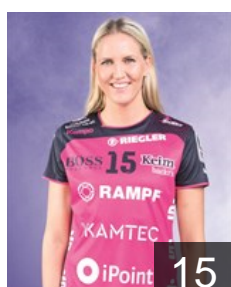

NOR
Loseth Tonje
Position: Left Back
Place of birth: Bergen
Date of birth: 01.01.1991
Height: 180 cm