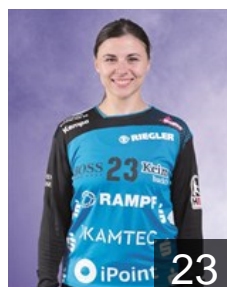

 GER  
**Beddies Katharina**  
Position: Left Wing  
Place of birth: Reutlingen  
Date of birth: 07.02.1994  
Height: 163 cm

 GER  
**Behnke Julia**  
Position: Line Player  
Place of birth: Mannheim  
Date of birth: 28.03.1993  
Height: 180 cm

 NED  
**Jankovic Jasmina**  
Position: Goalkeeper  
Place of birth: Doboij  
Date of birth: 06.12.1986  
Height: 168 cm

 SWE  
**Karlsson Stina**  
Position: Centre Back  
Place of birth: Jönköping  
Date of birth: 04.07.1994  
Height: 173 cm