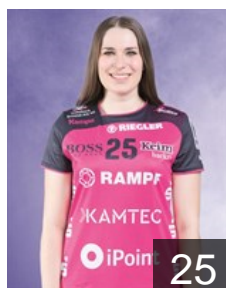

 SRB  
**Obradovic Marija**  
Position: Left Back  
Place of birth: Beograd  
Date of birth: 06.08.1992  
Height: 176 cm

## Szekerczes Luca

Position: Right Back  
Place of birth: Bonyhád  
Date of birth: 18.06.1994  
Height: 175 cm

 SVK

## Szücs Silvia

Position: Left Back  
Place of birth: Kosice  
Date of birth: 29.04.1993  
Height: 185 cm

 NED