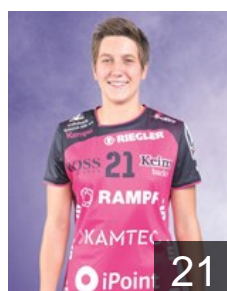

GER
Großmann Ina
Position: Left Wing
Place of birth: Holzgerlingen
Date of birth: 21.08.1990
Height: 170 cm