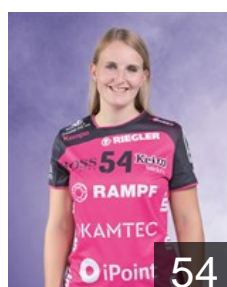

 NED  
**Jankovic Jasmina**  
Position: Goalkeeper  
Place of birth: Doboij  
Date of birth: 06.12.1986  
Height: 168 cm

 SWE  
**Karlsson Stina**  
Position: Centre Back  
Place of birth: Jönköping  
Date of birth: 04.07.1994  
Height: 173 cm

 GER  
**Loerper Anna**  
Position: Centre Back  
Place of birth: Kempen  
Date of birth: 18.11.1984  
Height: 165 cm

 NOR  
**Loseth Tonje**  
Position: Left Back  
Place of birth: Bergen  
Date of birth: 01.01.1991  
Height: 180 cm

 NED  
**Michielsen Celine**  
Position: Line Player  
Place of birth: Breda  
Date of birth: 22.05.1994  
Height: 172 cm

 FRA  
**Obein Wendy**  
Position: Goalkeeper  
Place of birth: POISSY  
Date of birth: 26.09.1986  
Height: 185 cm

 SRB  
**Obradovic Marija**  
Position: Left Back  
Place of birth: Beograd  
Date of birth: 06.08.1992  
Height: 176 cm