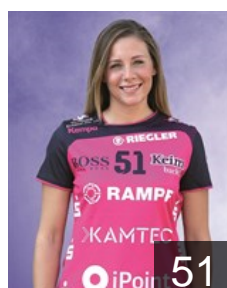

 NED  
**Jankovic Jasmina**  
Position: Goalkeeper  
Place of birth: Doboij  
Date of birth: 06.12.1986  
Height: 168 cm

 SWE  
**Karlsson Stina**  
Position: Centre Back  
Place of birth: Jönköping  
Date of birth: 04.07.1994  
Height: 173 cm

 GER  
**Loerper Anna**  
Position: Centre Back  
Place of birth: Kempen  
Date of birth: 18.11.1984  
Height: 165 cm

 NOR  
**Loseth Tonje**  
Position: Left Back  
Place of birth: Bergen  
Date of birth: 01.01.1991  
Height: 180 cm

 NED  
**Michielsen Celine**  
Position: Line Player  
Place of birth: Breda  
Date of birth: 22.05.1994  
Height: 172 cm

 FRA  
**Obein Wendy**  
Position: Goalkeeper  
Place of birth: POISSY  
Date of birth: 26.09.1986  
Height: 185 cm

 SRB  
**Obradovic Marija**  
Position: Left Back  
Place of birth: Beograd  
Date of birth: 06.08.1992  
Height: 176 cm