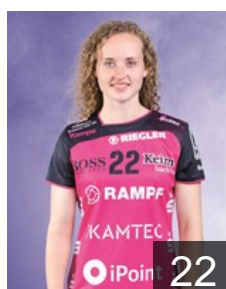

## Szekerczes Luca

Position: Right Back  
Place of birth: Bonyhád  
Date of birth: 18.06.1994  
Height: 175 cm

 SVK

## Szücs Silvia

Position: Left Back  
Place of birth: Kosice  
Date of birth: 29.04.1993  
Height: 185 cm

 NED

## Vollebregt Kelly

Position: Right Wing  
Place of birth: Delft  
Date of birth: 01.01.1995  
Height: 165 cm

 GER

## Weigel Maren

Position: Right Wing  
Place of birth: Stuttgart  
Date of birth: 22.05.1994  
Height: 177 cm

 GER