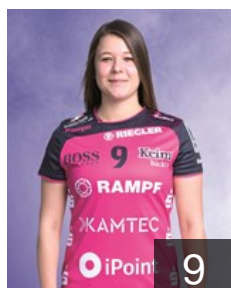

CLUB COMPETITIONS - DELEGATION LIST

Women's European Cup - EHF Cup 2016/17

GER TUSSIES Metzingen - Players

HUN

Szekerczes Luca

Position: Right Back
Place of birth: Bonyhád
Date of birth: 18.06.1994
Height: 175 cm