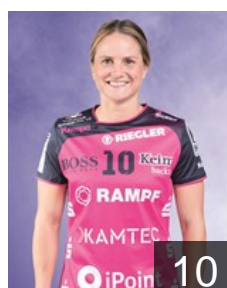

 GER  
**Großmann Ina**  
Position: Left Wing  
Place of birth: Holzgerlingen  
Date of birth: 21.08.1990  
Height: 170 cm

 GER  
**Ingenpaß Annika**  
Position: Line Player  
Place of birth: Kempen  
Date of birth: 08.08.1996  
Height: 177 cm

 NED  
**Jankovic Jasmina**  
Position: Goalkeeper  
Place of birth: Doboij  
Date of birth: 06.12.1986  
Height: 168 cm

 SWE  
**Karlsson Stina**  
Position: Centre Back  
Place of birth: Jönköping  
Date of birth: 04.07.1994  
Height: 173 cm