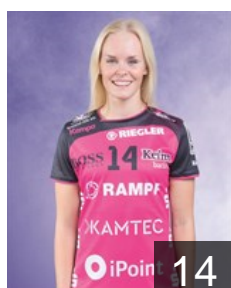

 GER  
**Beddies Katharina**  
Position: Left Wing  
Place of birth: Reutlingen  
Date of birth: 07.02.1994  
Height: 163 cm

 GER  
**Behnke Julia**  
Position: Line Player  
Place of birth: Mannheim  
Date of birth: 28.03.1993  
Height: 180 cm

 NED  
**Jankovic Jasmina**  
Position: Goalkeeper  
Place of birth: Doboij  
Date of birth: 06.12.1986  
Height: 168 cm

 SWE  
**Karlsson Stina**  
Position: Centre Back  
Place of birth: Jönköping  
Date of birth: 04.07.1994  
Height: 173 cm