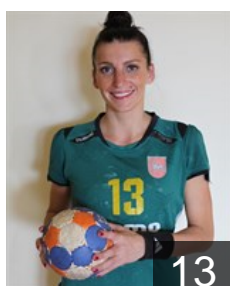

 LTU

Drevinskiene Daiva

Position: Left Back
Place of birth: Alytus
Date of birth: 28.12.1987
Height: 187 cm

 LTU

Iliciukaite Dovile

Position: Centre Back
Place of birth: Utena
Date of birth: 26.09.1991
Height: -

 LTU

Janusauskaite Gabriele

Position: Goalkeeper
Place of birth: Kaunas
Date of birth: 16.06.1998
Height: -

 LTU

Jaskunaite Simona

Position: Right Back
Place of birth: Panevezys
Date of birth: 12.04.1997
Height: 180 cm

 LTU

Kazlauskaite Simona

Position: Centre Back
Place of birth: Panevezys
Date of birth: 03.10.1995
Height: 176 cm

 LTU

Kniubaite Audinga

Position: Line Player
Place of birth: Varena
Date of birth: 08.03.1989
Height: -

 LTU

Lubyte Vilte

Position: Right Back
Place of birth: Garliava
Date of birth: 14.04.1996
Height: 175 cm

 LTU

Narauskaite Austeja

Position: Left Wing
Place of birth: Kaunas
Date of birth: 26.04.1999
Height: 167 cm