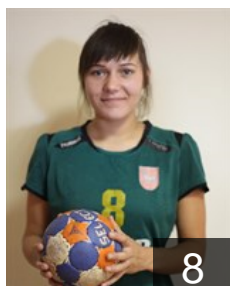

CLUB COMPETITIONS - DELEGATION LIST

Women's European Cup - EHF Cup 2016/17

 LTU Zalgiris Kaunas - Players

 LTU

Burkaite Greta

Position: Left Wing
Place of birth: Panevezys
Date of birth: 24.05.1996
Height: -

 LTU

Drevinskiene Daiva

Position: Left Back
Place of birth: Alytus
Date of birth: 28.12.1987
Height: 187 cm

 LTU

Iliciukaite Dovile

Position: Centre Back
Place of birth: Utena
Date of birth: 26.09.1991
Height: -