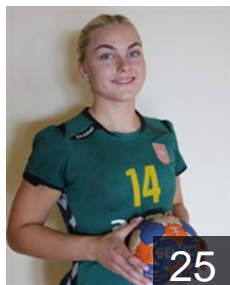

CLUB COMPETITIONS - DELEGATION LIST

Women's European Cup - EHF Cup 2016/17

 LTU Zalgiris Kaunas - Players

 LTU

Burkaite Greta

Position: Left Wing
Place of birth: Panevezys
Date of birth: 24.05.1996
Height: -

 LTU

Drevinskiene Daiva

Position: Left Back
Place of birth: Alytus
Date of birth: 28.12.1987
Height: 187 cm

 LTU

Iliciukaite Dovile

Position: Centre Back
Place of birth: Utena
Date of birth: 26.09.1991
Height: -