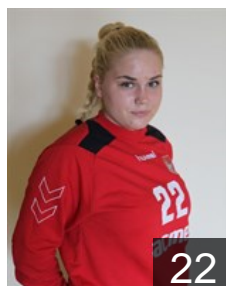

 LTU

Drevinskiene Daiva

Position: Left Back
Place of birth: Alytus
Date of birth: 28.12.1987
Height: 187 cm

 LTU

Iliciukaite Dovile

Position: Centre Back
Place of birth: Utena
Date of birth: 26.09.1991
Height: -

 LTU

Janusauskaite Gabriele

Position: Goalkeeper
Place of birth: Kaunas
Date of birth: 16.06.1998
Height: -

 LTU

Jaskunaite Simona

Position: Right Back
Place of birth: Panevezys
Date of birth: 12.04.1997
Height: 180 cm