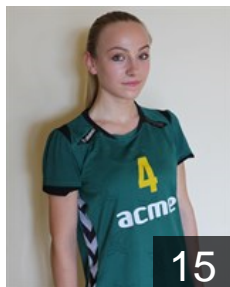

 LTU

Sidlauskyte Klaudija

Position: Centre Back
Place of birth: Kedainiai
Date of birth: 08.06.1996
Height: 170 cm

 LTU

Siusyte Esina

Position: Goalkeeper
Place of birth: Klaipeda
Date of birth: 09.01.1997
Height: 169 cm

 LTU

Stukaite Evelina

Position: Goalkeeper
Place of birth: Utena
Date of birth: 28.03.1995
Height: -

CLUB COMPETITIONS - DELEGATION LIST

Women's European Cup - EHF Cup 2016/17

 LTU Zalgiris Kaunas - Players

 LTU

Vaiciute Gabriele

Position: Left Wing
Place of birth: Kaunas
Date of birth: 09.12.1999
Height: -

 LTU

Vareikiene Amanda

Position: Goalkeeper
Place of birth: Panevezys
Date of birth: 21.06.1990
Height: -