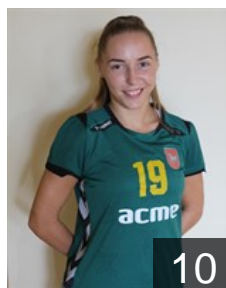

 LTU

Stukaite Evelina

Position: Goalkeeper
Place of birth: Utena
Date of birth: 28.03.1995
Height: -

CLUB COMPETITIONS - DELEGATION LIST

Women's European Cup - EHF Cup 2016/17

 LTU Zalgiris Kaunas - Players

 LTU

Vaiciute Gabriele

Position: Left Wing
Place of birth: Kaunas
Date of birth: 09.12.1999
Height: -

 LTU

Vareikiene Amanda

Position: Goalkeeper
Place of birth: Panevezys
Date of birth: 21.06.1990
Height: -

 LTU

Verbovik Inesa

Position: Left Back
Place of birth: Vilnius
Date of birth: 21.11.1996
Height: 178 cm

 LTU

Zukovaite Laura

Position: Right Wing
Place of birth: Panevezys
Date of birth: 08.12.1994
Height: 169 cm