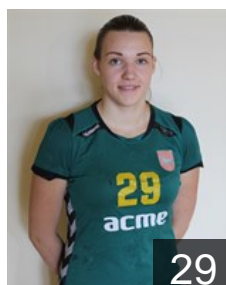

 LTU

Drevinskiene Daiva

Position: Left Back
Place of birth: Alytus
Date of birth: 28.12.1987
Height: 187 cm

 LTU

Iliciukaite Dovile

Position: Centre Back
Place of birth: Utena
Date of birth: 26.09.1991
Height: -

 LTU

Janusauskaite Gabriele

Position: Goalkeeper
Place of birth: Kaunas
Date of birth: 16.06.1998
Height: -

 LTU

Jaskunaite Simona

Position: Right Back
Place of birth: Panevezys
Date of birth: 12.04.1997
Height: 180 cm

 LTU

Kazlauskaite Simona

Position: Centre Back
Place of birth: Panevezys
Date of birth: 03.10.1995
Height: 176 cm

 LTU

Kniubaite Audinga

Position: Line Player
Place of birth: Varena
Date of birth: 08.03.1989
Height: -

 LTU

Lubyte Vilte

Position: Right Back
Place of birth: Garliava
Date of birth: 14.04.1996
Height: 175 cm

 LTU

Narauskaite Austeja

Position: Left Wing
Place of birth: Kaunas
Date of birth: 26.04.1999
Height: 167 cm