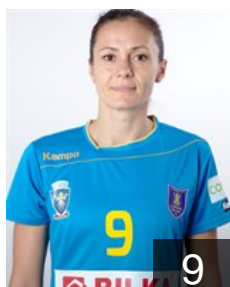

CLUB COMPETITIONS - DELEGATION LIST

Women's European Cup - EHF Cup 2016/17

 ROU CSM Corona Brasov - Players

 ROU

Berbece Ana Maria

Position: Right Wing
Place of birth: Brasov
Date of birth: 23.07.1999
Height: 173 cm

 ROU

Bondar Oana Carmina

Position: Back
Place of birth: Cluj Napoca
Date of birth: 26.03.1983
Height: 178 cm

 ROU

Briscan Mihaela Livia

Position: Right Back
Place of birth: Bals, Olt
Date of birth: 20.02.1985
Height: 178 cm

 ROU

Bucur Daria

Position: Left Back
Place of birth: Constanta
Date of birth: 11.07.1999
Height: 180 cm

 ROU

Cartas Florentina Carmen

Position: Left Back
Place of birth: Constanta
Date of birth: 09.05.1985
Height: 18200 cm

 ROU

Chiper Laura

Position: Right Wing
Place of birth: Bacau
Date of birth: 21.08.1989
Height: 173 cm

 ROU

Ciuciulete Andreia Georgiana

Position: Back
Place of birth: Bailesti
Date of birth: 23.04.1987
Height: 175 cm