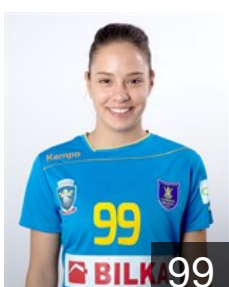

 ROU

Marcu Anisoara

Position: Back
Place of birth: Bailesti
Date of birth: 01.08.1980
Height: 180 cm

 ROU

Mirca Olariu Ana Maria

Position: Goalkeeper
Place of birth: Brasov
Date of birth: 03.02.1984
Height: 178 cm

 ROU

Neagu Marinela Alexandrina

Position: Right Wing
Place of birth: Bacau
Date of birth: 27.10.1989
Height: 170 cm

 ROU

Pricopi Dana Andreea

Position: Back
Place of birth: Brasov
Date of birth: 20.02.1994
Height: 173 cm

 ROU

Tirca Sorina Maria

Position: Left Back
Place of birth: Ramnicu valcea
Date of birth: 27.05.1999
Height: 175 cm

 ROU

Tivadar Maria Mihaela

Position: Left Back
Place of birth: Campia Turzii
Date of birth: 14.06.1982
Height: 178 cm