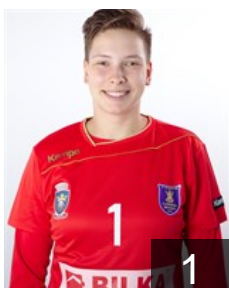

 ROU

Cretu Cristina Adelina

Position: Left Wing
Place of birth: Brasov
Date of birth: 13.01.1998
Height: 175 cm

 ROU

Dedu Denisa-Stefania

Position: Goalkeeper
Place of birth: Brasov
Date of birth: 27.09.1994
Height: 182 cm

 ROU

Dinca Elena Nicoleta

Position: Left Wing
Place of birth: Slatina
Date of birth: 02.07.1988
Height: 170 cm

CLUB COMPETITIONS - DELEGATION LIST

Women's European Cup - EHF Cup 2016/17

 ROU CSM Corona Brasov - Players

 ROU

Hosu Daciana

Position: Goalkeeper
Place of birth: Bistrita
Date of birth: 16.01.1998
Height: 181 cm

 ROU

Hotea Camelia

Position: Left Wing
Place of birth: Baia Mare
Date of birth: 27.10.1984
Height: 174 cm

 ROU

Lacatus Claudia Eugenia

Position: Back
Place of birth: Brasov
Date of birth: 20.03.1999
Height: 175 cm

 ROU

Lopataru Ana Maria

Position: Left Wing
Place of birth: Brasov
Date of birth: 03.10.1999
Height: -