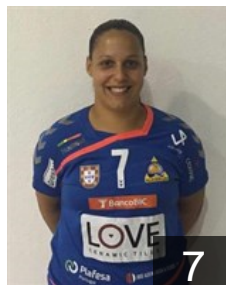

CLUB COMPETITIONS - DELEGATION LIST

Women's European Cup - EHF Cup 2016/17

 **POR** Alvarium Love Tiles - Players

 **POR**

Coelho Maria

Position: Centre Back
Place of birth: Águeda
Date of birth: 25.04.1995
Height: 169 cm

 **POR**

Domingues Soraia

Position: Right Wing
Place of birth: Coimbra
Date of birth: 03.09.1991
Height: 158 cm

 **POR**

Fernandes Patricia

Position: Right Back
Place of birth: Luanda
Date of birth: 13.06.1996
Height: -