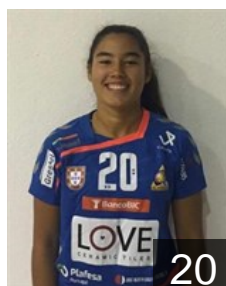

 **POR**

Domingues Soraia

Position: Right Wing
Place of birth: Coimbra
Date of birth: 03.09.1991
Height: 158 cm

 **POR**

Fernandes Patricia

Position: Right Back
Place of birth: Luanda
Date of birth: 13.06.1996
Height: -

 **POR**

Fernandes Soraia

Position: Line Player
Place of birth: Coimbra
Date of birth: 08.12.1995
Height: -

 **POR**

Ferreira Bruna

Position: Left Wing
Place of birth: Aveiro
Date of birth: 21.11.1998
Height: -

 **POR**

Ferreira Joana

Position: Line Player
Place of birth: Aveiro
Date of birth: 20.09.1997
Height: 186 cm

 **POR**

Fontes Filipa

Position: Left Wing
Place of birth: Miragaia-Porto
Date of birth: 30.04.1988
Height: 165 cm

 **POR**

Freitas Rebeca

Position: Right Wing
Place of birth: Aveiro
Date of birth: 08.03.1999
Height: -

 **POR**

Gois Isabel

Position: Goalkeeper
Place of birth: Valencia
Date of birth: 10.10.1995
Height: 180 cm