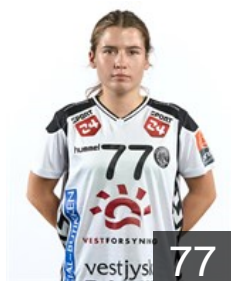

 DEN

Bertelsen Emilie Bastrup

Position: Left Wing
Place of birth: Holstebro
Date of birth: 19.02.1997
Height: 169 cm

 DEN

Boegelund Pauline

Position: Right Back
Place of birth: Egedal
Date of birth: 17.02.1996
Height: 174 cm

 SWE

Eriksson Maja Valborg

Position: Left Back
Place of birth: karlskron.s
Date of birth: 01.03.1991
Height: 178 cm

 DEN

Hald Sara Trier

Position: Line Player
Place of birth: Holstebro
Date of birth: 04.06.1996
Height: 175 cm

 DEN

Hansen Sanne Beck

Position: Right Wing
Place of birth: Holstebro
Date of birth: 16.01.1997
Height: 175 cm

 DEN

Hougaard Line Mai Norgaard

Position: Right Wing
Place of birth: Herning
Date of birth: 06.10.1999
Height: -

 DEN

Hylleberg Mathilde

Position: Right Wing
Place of birth: Struer
Date of birth: 01.12.1998
Height: -

 DEN

Jensen Annette

Position: Centre Back
Place of birth: Frederica
Date of birth: 24.09.1991
Height: 176 cm