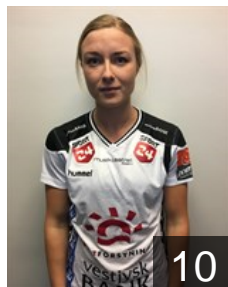

 DEN

Jensen Lotte Renee

Position: Line Player
Place of birth: skive
Date of birth: 26.08.1994
Height: 173 cm

 DEN

Larsen Christina Haahr

Position: Centre Back
Place of birth: Herning
Date of birth: 21.01.1998
Height: 172 cm

 DEN

Lundsby Louise Skjoldborg

Position: Goalkeeper
Place of birth: aarhus
Date of birth: 29.03.1993
Height: 171 cm

CLUB COMPETITIONS - DELEGATION LIST

Women's European Cup - EHF Cup 2016/17

 DEN TTH Holstebro - Players

 DEN

Lundsby Marianne

Position: Goalkeeper
Place of birth: Skive
Date of birth: 15.07.1988
Height: 179 cm

 DEN

Möller Ann Cecilie Frühstück

Position: Left Back
Place of birth: holstebro
Date of birth: 26.06.1997
Height: 176 cm