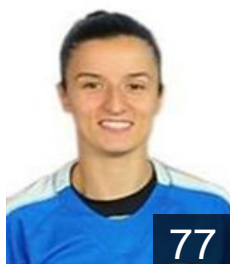

Left Club

MKD

Beba Belma

Position: Centre Back
Place of birth: Gostivarë
Date of birth: 07.12.1989
Height: 172 cm

Left Club on 12.09.2016