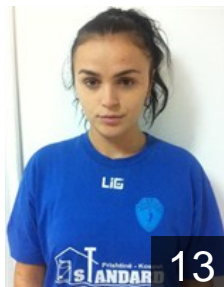

## Sefedini Mimoza

Position: Centre Back  
Place of birth: Prishtine  
Date of birth: 18.09.1988  
Height: -

 KOS