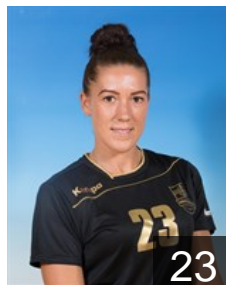

 ROU
Preda Georgiana Catalina
Position: Right Wing
Place of birth: Ploiesti
Date of birth: 16.01.1991
Height: 175 cm

 ROU
Stan Lacramioara Georgiana
Position: Goalkeeper
Place of birth: Slobozia
Date of birth: 24.04.1995
Height: 176 cm

 ROU
Szucs Ibolya Gabriella
Position: Right Wing
Place of birth: Oradea
Date of birth: 31.08.1984
Height: 184 cm

CLUB COMPETITIONS - DELEGATION LIST

Women's European Cup - EHF Cup 2016/17

 ROU H.C. Dunarea Braila - Players

 ROU

Tanasie Ana-Maria

Position: Left Wing
Place of birth: Hunedoara
Date of birth: 06.04.1995
Height: 172 cm

 ROU

Tatar Timea Judita

Position: Line Player
Place of birth: Baia Mare
Date of birth: 28.07.1989
Height: 175 cm