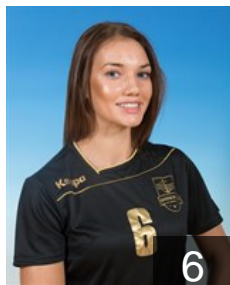

CLUB COMPETITIONS - DELEGATION LIST

Women's European Cup - EHF Cup 2016/17

ROU H.C. Dunarea Braila - Players

ROU

Tanasie Ana-Maria

Position: Left Wing
Place of birth: Hunedoara
Date of birth: 06.04.1995
Height: 172 cm