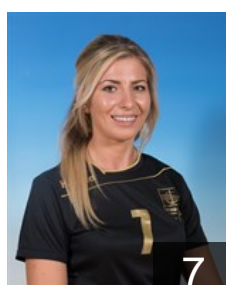

 MNE
Krnic Natasa
Position: Right Back
Place of birth: Karlovac
Date of birth: 07.08.1987
Height: 183 cm

 ROU
Lipara Andreea Stefania
Position: Right Wing
Place of birth: Constanta
Date of birth: 13.07.1990
Height: 169 cm

 ROU
Micu Ana Maria
Position: Goalkeeper
Place of birth: Braila
Date of birth: 15.08.2000
Height: 170 cm

 ROU
Obedeanu Mihaela
Position: Right Back
Place of birth: Oltenita
Date of birth: 03.04.1996
Height: 178 cm

 ROU
Orsivschi Alexandra Mihaela
Position: Left Wing
Place of birth: Husi
Date of birth: 11.07.1994
Height: 172 cm

 ROU
Perianu Gabriela
Position: Left Back
Place of birth: Braila
Date of birth: 20.06.1994
Height: 186 cm

 ROU
Preda Georgiana Catalina
Position: Right Wing
Place of birth: Ploiesti
Date of birth: 16.01.1991
Height: 175 cm

 ROU
Stan Lacramioara Georgiana
Position: Goalkeeper
Place of birth: Slobozia
Date of birth: 24.04.1995
Height: 176 cm