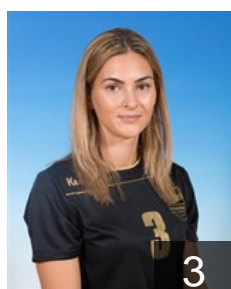

CLUB COMPETITIONS - DELEGATION LIST

Women's European Cup - EHF Cup 2016/17

 ROU H.C. Dunarea Braila - Players

 ROU
Ciucлару Anca Gabriela
Position: Line Player
Place of birth: Braila
Date of birth: 02.03.1994
Height: 175 cm

 ROU
Epureanu Stefania
Position: Left Wing
Place of birth: Braila
Date of birth: 10.11.1998
Height: 170 cm

 ITA
Gheorghe Cristina Viorica
Position: Right Back
Place of birth: Slobozia
Date of birth: 24.04.1986
Height: -

 MNE
Krnic Natasa
Position: Right Back
Place of birth: Karlovac
Date of birth: 07.08.1987
Height: 183 cm

 ROU
Lipara Andreea Stefania
Position: Right Wing
Place of birth: Constanta
Date of birth: 13.07.1990
Height: 169 cm

 ROU
Micu Ana Maria
Position: Goalkeeper
Place of birth: Braila
Date of birth: 15.08.2000
Height: 170 cm

 ROU
Obedeanu Mihaela
Position: Right Back
Place of birth: Oltenita
Date of birth: 03.04.1996
Height: 178 cm