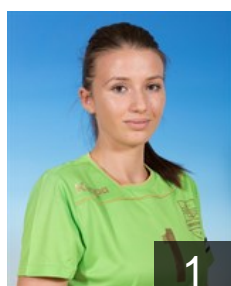

 MNE
Krnic Natasa
Position: Right Back
Place of birth: Karlovac
Date of birth: 07.08.1987
Height: 183 cm

 ROU
Lipara Andreea Stefania
Position: Right Wing
Place of birth: Constanta
Date of birth: 13.07.1990
Height: 169 cm

 ROU
Micu Ana Maria
Position: Goalkeeper
Place of birth: Braila
Date of birth: 15.08.2000
Height: 170 cm

 ROU
Obedeanu Mihaela
Position: Right Back
Place of birth: Oltenita
Date of birth: 03.04.1996
Height: 178 cm

 ROU
Orsivschi Alexandra Mihaela
Position: Left Wing
Place of birth: Husi
Date of birth: 11.07.1994
Height: 172 cm

 ROU
Perianu Gabriela
Position: Left Back
Place of birth: Braila
Date of birth: 20.06.1994
Height: 186 cm

 ROU
Preda Georgiana Catalina
Position: Right Wing
Place of birth: Ploiesti
Date of birth: 16.01.1991
Height: 175 cm

 ROU
Stan Lacramioara Georgiana
Position: Goalkeeper
Place of birth: Slobozia
Date of birth: 24.04.1995
Height: 176 cm