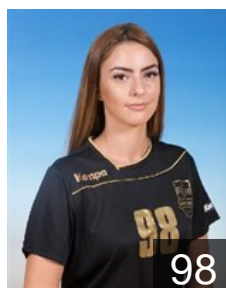

CLUB COMPETITIONS - DELEGATION LIST

Women's European Cup - EHF Cup 2016/17

 ROU H.C. Dunarea Braila - Players

 ROU
Ciucлару Anca Gabriela
Position: Line Player
Place of birth: Braila
Date of birth: 02.03.1994
Height: 175 cm

 ROU
Epureanu Stefania
Position: Left Wing
Place of birth: Braila
Date of birth: 10.11.1998
Height: 170 cm

 ITA
Gheorghe Cristina Viorica
Position: Right Back
Place of birth: Slobozia
Date of birth: 24.04.1986
Height: -