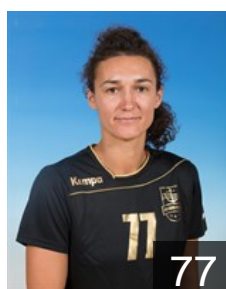

CLUB COMPETITIONS - DELEGATION LIST

Women's European Cup - EHF Cup 2016/17

 ROU H.C. Dunarea Braila - Players

 ROU
Ciucлару Anca Gabriela
Position: Line Player
Place of birth: Braila
Date of birth: 02.03.1994
Height: 175 cm

 ROU
Epureanu Stefania
Position: Left Wing
Place of birth: Braila
Date of birth: 10.11.1998
Height: 170 cm

 ITA
Gheorghe Cristina Viorica
Position: Right Back
Place of birth: Slobozia
Date of birth: 24.04.1986
Height: -

 MNE
Krnic Natasa
Position: Right Back
Place of birth: Karlovac
Date of birth: 07.08.1987
Height: 183 cm

 ROU
Lipara Andreea Stefania
Position: Right Wing
Place of birth: Constanta
Date of birth: 13.07.1990
Height: 169 cm