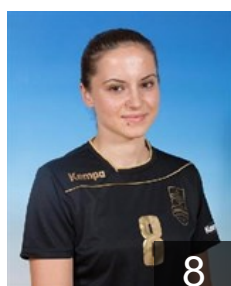

CLUB COMPETITIONS - DELEGATION LIST

Women's European Cup - EHF Cup 2016/17

 ROU H.C. Dunarea Braila - Players

 ROU
Ciucлару Anca Gabriela
Position: Line Player
Place of birth: Braila
Date of birth: 02.03.1994
Height: 175 cm

 ROU
Epureanu Stefania
Position: Left Wing
Place of birth: Braila
Date of birth: 10.11.1998
Height: 170 cm

 ITA
Gheorghe Cristina Viorica
Position: Right Back
Place of birth: Slobozia
Date of birth: 24.04.1986
Height: -

 MNE
Krnic Natasa
Position: Right Back
Place of birth: Karlovac
Date of birth: 07.08.1987
Height: 183 cm

 ROU
Lipara Andreea Stefania
Position: Right Wing
Place of birth: Constanta
Date of birth: 13.07.1990
Height: 169 cm

 ROU
Micu Ana Maria
Position: Goalkeeper
Place of birth: Braila
Date of birth: 15.08.2000
Height: 170 cm

 ROU
Obedeanu Mihaela
Position: Right Back
Place of birth: Oltenita
Date of birth: 03.04.1996
Height: 178 cm