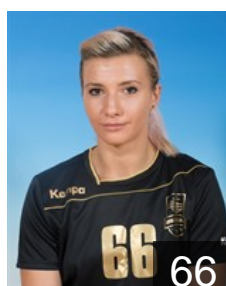

 ROU
Epureanu Stefania
Position: Left Wing
Place of birth: Braila
Date of birth: 10.11.1998
Height: 170 cm

 ITA
Gheorghe Cristina Viorica
Position: Right Back
Place of birth: Slobozia
Date of birth: 24.04.1986
Height: -

 MNE
Krnic Natasa
Position: Right Back
Place of birth: Karlovac
Date of birth: 07.08.1987
Height: 183 cm

 ROU
Lipara Andreea Stefania
Position: Right Wing
Place of birth: Constanta
Date of birth: 13.07.1990
Height: 169 cm

 ROU
Micu Ana Maria
Position: Goalkeeper
Place of birth: Braila
Date of birth: 15.08.2000
Height: 170 cm

 ROU
Obedeanu Mihaela
Position: Right Back
Place of birth: Oltenita
Date of birth: 03.04.1996
Height: 178 cm