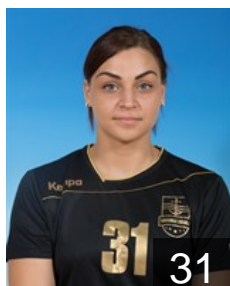

 ROU
Szucs Ibolya Gabriella
Position: Right Wing
Place of birth: Oradea
Date of birth: 31.08.1984
Height: 184 cm

CLUB COMPETITIONS - DELEGATION LIST

Women's European Cup - EHF Cup 2016/17

 ROU H.C. Dunarea Braila - Players

 ROU

Tanasie Ana-Maria

Position: Left Wing
Place of birth: Hunedoara
Date of birth: 06.04.1995
Height: 172 cm

 ROU

Tatar Timea Judita

Position: Line Player
Place of birth: Baia Mare
Date of birth: 28.07.1989
Height: 175 cm

 ROU

Tiron Bianca Elena

Position: Left Back
Place of birth: Iasi
Date of birth: 31.05.1995
Height: 178 cm

 ROU

Udristoiu Aneta

Position: Right Wing
Place of birth: Dr. Severin
Date of birth: 22.06.1989
Height: 166 cm

 ROU

Voicu Elena Gabriela

Position: Goalkeeper
Place of birth: Slobozia
Date of birth: 28.04.1990
Height: 178 cm

 ROU

Zamfirescu Madalina Maria

Position: Centre Back
Place of birth: Rm. Valcea
Date of birth: 31.10.1994
Height: 177 cm