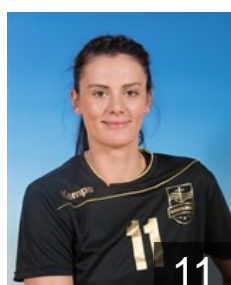

 ROU
Epureanu Stefania
Position: Left Wing
Place of birth: Braila
Date of birth: 10.11.1998
Height: 170 cm

 ITA
Gheorghe Cristina Viorica
Position: Right Back
Place of birth: Slobozia
Date of birth: 24.04.1986
Height: -

 MNE
Krnic Natasa
Position: Right Back
Place of birth: Karlovac
Date of birth: 07.08.1987
Height: 183 cm

 ROU
Lipara Andreea Stefania
Position: Right Wing
Place of birth: Constanta
Date of birth: 13.07.1990
Height: 169 cm

 ROU
Micu Ana Maria
Position: Goalkeeper
Place of birth: Braila
Date of birth: 15.08.2000
Height: 170 cm

 ROU
Obedeanu Mihaela
Position: Right Back
Place of birth: Oltenita
Date of birth: 03.04.1996
Height: 178 cm

 ROU
Orsivschi Alexandra Mihaela
Position: Left Wing
Place of birth: Husi
Date of birth: 11.07.1994
Height: 172 cm

 ROU
Perianu Gabriela
Position: Left Back
Place of birth: Braila
Date of birth: 20.06.1994
Height: 186 cm