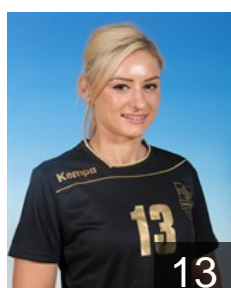

CLUB COMPETITIONS - DELEGATION LIST

Women's European Cup - EHF Cup 2016/17

 ROU H.C. Dunarea Braila - Players

 ROU
Ciucлару Anca Gabriela
Position: Line Player
Place of birth: Braila
Date of birth: 02.03.1994
Height: 175 cm

 ROU
Epureanu Stefania
Position: Left Wing
Place of birth: Braila
Date of birth: 10.11.1998
Height: 170 cm

 ITA
Gheorghe Cristina Viorica
Position: Right Back
Place of birth: Slobozia
Date of birth: 24.04.1986
Height: -

 MNE
Krnic Natasa
Position: Right Back
Place of birth: Karlovac
Date of birth: 07.08.1987
Height: 183 cm

 ROU
Lipara Andreea Stefania
Position: Right Wing
Place of birth: Constanta
Date of birth: 13.07.1990
Height: 169 cm