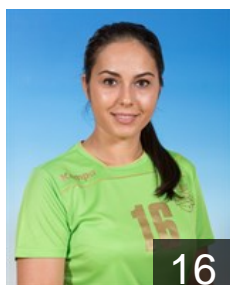

 ROU

Tanasie Ana-Maria

Position: Left Wing
Place of birth: Hunedoara
Date of birth: 06.04.1995
Height: 172 cm

 ROU

Tatar Timea Judita

Position: Line Player
Place of birth: Baia Mare
Date of birth: 28.07.1989
Height: 175 cm

 ROU

Tiron Bianca Elena

Position: Left Back
Place of birth: Iasi
Date of birth: 31.05.1995
Height: 178 cm

 ROU

Udristoiu Aneta

Position: Right Wing
Place of birth: Dr. Severin
Date of birth: 22.06.1989
Height: 166 cm

 ROU

Voicu Elena Gabriela

Position: Goalkeeper
Place of birth: Slobozia
Date of birth: 28.04.1990
Height: 178 cm

 ROU

Zamfirescu Madalina Maria

Position: Centre Back
Place of birth: Rm. Valcea
Date of birth: 31.10.1994
Height: 177 cm