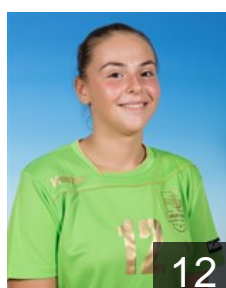

 ROU
Epureanu Stefania
Position: Left Wing
Place of birth: Braila
Date of birth: 10.11.1998
Height: 170 cm

 ITA
Gheorghe Cristina Viorica
Position: Right Back
Place of birth: Slobozia
Date of birth: 24.04.1986
Height: -

 MNE
Krnic Natasa
Position: Right Back
Place of birth: Karlovac
Date of birth: 07.08.1987
Height: 183 cm

 ROU
Lipara Andreea Stefania
Position: Right Wing
Place of birth: Constanta
Date of birth: 13.07.1990
Height: 169 cm

 ROU
Micu Ana Maria
Position: Goalkeeper
Place of birth: Braila
Date of birth: 15.08.2000
Height: 170 cm

 ROU
Obedeanu Mihaela
Position: Right Back
Place of birth: Oltenita
Date of birth: 03.04.1996
Height: 178 cm