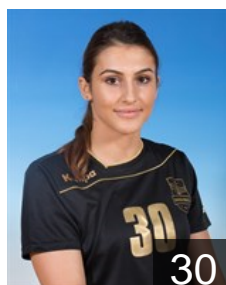

 ROU

Tiron Bianca Elena

Position: Left Back
Place of birth: Iasi
Date of birth: 31.05.1995
Height: 178 cm

 ROU

Udristoiu Aneta

Position: Right Wing
Place of birth: Dr. Severin
Date of birth: 22.06.1989
Height: 166 cm

 ROU

Voicu Elena Gabriela

Position: Goalkeeper
Place of birth: Slobozia
Date of birth: 28.04.1990
Height: 178 cm

 ROU

Zamfirescu Madalina Maria

Position: Centre Back
Place of birth: Rm. Valcea
Date of birth: 31.10.1994
Height: 177 cm