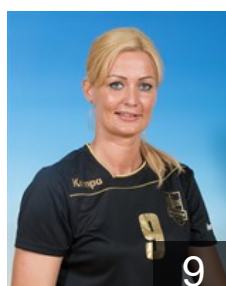

 ROU
Micu Ana Maria
Position: Goalkeeper
Place of birth: Braila
Date of birth: 15.08.2000
Height: 170 cm

 ROU
Obedeanu Mihaela
Position: Right Back
Place of birth: Oltenita
Date of birth: 03.04.1996
Height: 178 cm

 ROU
Orsivschi Alexandra Mihaela
Position: Left Wing
Place of birth: Husi
Date of birth: 11.07.1994
Height: 172 cm

 ROU
Perianu Gabriela
Position: Left Back
Place of birth: Braila
Date of birth: 20.06.1994
Height: 186 cm

 ROU
Preda Georgiana Catalina
Position: Right Wing
Place of birth: Ploiesti
Date of birth: 16.01.1991
Height: 175 cm

 ROU
Stan Lacramioara Georgiana
Position: Goalkeeper
Place of birth: Slobozia
Date of birth: 24.04.1995
Height: 176 cm