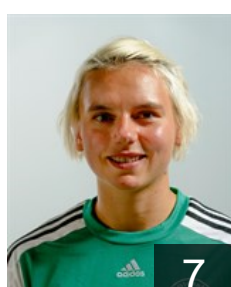

GER
Müller Caroline
Position: Centre Back
Place of birth: Wittenberg
Date of birth: 30.08.1993
Height: 178 cm