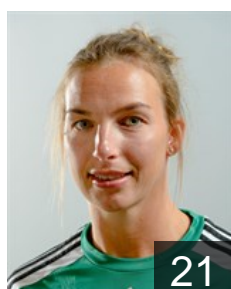

CLUB COMPETITIONS - DELEGATION LIST

Women's European Cup - EHF Cup 2016/17

 GER VfL Oldenburg - Players

 GER
Behrend Jenny
Position: Right Wing
Place of birth: Rendsburg
Date of birth: 20.01.1996
Height: 172 cm

 GER
Birke Kim
Position: Left Wing
Place of birth: Hannover
Date of birth: 29.12.1987
Height: 172 cm

 GER
Geschke Angie Birgit
Position: Left Back
Place of birth: Lübeck
Date of birth: 24.05.1985
Height: 177 cm