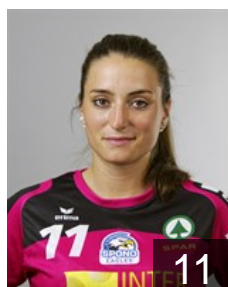

 SUI

**Amrein Sabrina**

Position: Left Back  
Place of birth: Luzern  
Date of birth: 22.01.1996  
Height: 172 cm

 SUI

**Arnet Patricia**

Position: Left Wing  
Place of birth: Kriens  
Date of birth: 26.08.1991  
Height: -

 SUI

**Calchini Gianna**

Position: Left Back  
Place of birth: Luzern  
Date of birth: 16.09.1994  
Height: 172 cm

 SUI

**Egli Nives**

Position: Right Wing  
Place of birth: Luzern  
Date of birth: 17.05.1996  
Height: 171 cm

 SLO

**Fatkic Nives**

Position: Centre Back  
Place of birth: Slovenj Gradec  
Date of birth: 04.08.1991  
Height: 162 cm

 SUI

**Frey Lisa**

Position: Left Back  
Place of birth: Densbüren  
Date of birth: 16.02.1995  
Height: 174 cm

 SUI

**Frey Noelle**

Position: Line Player  
Place of birth: Aarau  
Date of birth: 16.01.1992  
Height: 174 cm

 SUI

**Heini Tatiana**

Position: Left Wing  
Place of birth: Luzern  
Date of birth: 28.06.1992  
Height: 170 cm