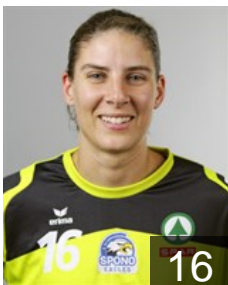

# CLUB COMPETITIONS - DELEGATION LIST

Women's European Cup - EHF Cup 2016/17

 SUI SPONO Eagles - Players

 SUI

**Aegerter Tamara**

Position: Goalkeeper  
Place of birth: Thun  
Date of birth: 09.06.1989  
Height: -

 SUI

**Amrein Sabrina**

Position: Left Back  
Place of birth: Luzern  
Date of birth: 22.01.1996  
Height: 172 cm

 SUI

**Arnet Patricia**

Position: Left Wing  
Place of birth: Kriens  
Date of birth: 26.08.1991  
Height: -