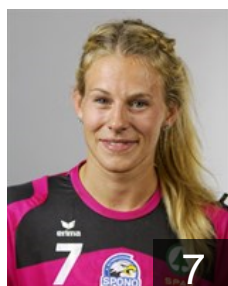

 SUI

**Frey Noelle**

Position: Line Player  
Place of birth: Aarau  
Date of birth: 16.01.1992  
Height: 174 cm

 SUI

**Heini Tatiana**

Position: Left Wing  
Place of birth: Luzern  
Date of birth: 28.06.1992  
Height: 170 cm

 SUI

**Hodel Xenia**

Position: Right Back  
Place of birth: Luzern  
Date of birth: 27.11.1998  
Height: 171 cm

 SUI

**Huber Fabienne**

Position: Goalkeeper  
Place of birth: Grosswangen  
Date of birth: 09.05.1983  
Height: 172 cm

 SUI

**Kaeslin Milena**

Position: Back  
Place of birth: Luzern  
Date of birth: 06.11.1994  
Height: 169 cm