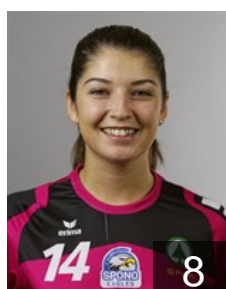

SUI

Spaar Nadja

Position: Right Wing
Place of birth: Luzern
Date of birth: 15.04.1995
Height: -