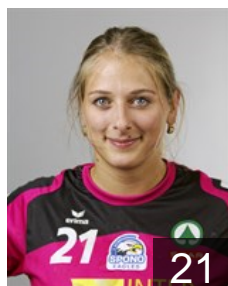

# CLUB COMPETITIONS - DELEGATION LIST

Women's European Cup - EHF Cup 2016/17

 SUI SPONO Eagles - Players

 SUI

**Aegerter Tamara**

Position: Goalkeeper  
Place of birth: Thun  
Date of birth: 09.06.1989  
Height: -

 SUI

**Amrein Sabrina**

Position: Left Back  
Place of birth: Luzern  
Date of birth: 22.01.1996  
Height: 172 cm

 SUI

**Arnet Patricia**

Position: Left Wing  
Place of birth: Kriens  
Date of birth: 26.08.1991  
Height: -

 SUI

**Calchini Gianna**

Position: Left Back  
Place of birth: Luzern  
Date of birth: 16.09.1994  
Height: 172 cm

 SUI

**Egli Nives**

Position: Right Wing  
Place of birth: Luzern  
Date of birth: 17.05.1996  
Height: 171 cm

 SLO

**Fatkic Nives**

Position: Centre Back  
Place of birth: Slovenj Gradec  
Date of birth: 04.08.1991  
Height: 162 cm

 SUI

**Frey Lisa**

Position: Left Back  
Place of birth: Densbüren  
Date of birth: 16.02.1995  
Height: 174 cm