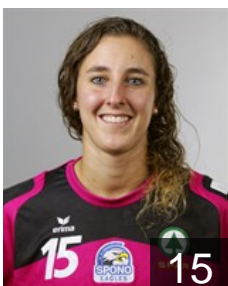

# CLUB COMPETITIONS - DELEGATION LIST

Women's European Cup - EHF Cup 2016/17

 SUI SPONO Eagles - Players

 SUI

**Aegerter Tamara**

Position: Goalkeeper  
Place of birth: Thun  
Date of birth: 09.06.1989  
Height: -

 SUI

**Amrein Sabrina**

Position: Left Back  
Place of birth: Luzern  
Date of birth: 22.01.1996  
Height: 172 cm

 SUI

**Arnet Patricia**

Position: Left Wing  
Place of birth: Kriens  
Date of birth: 26.08.1991  
Height: -