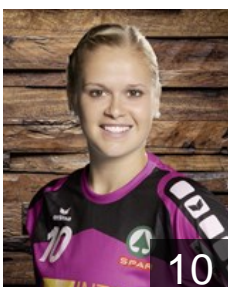

SUI

Egli Nives

Position: Right Wing
Place of birth: Luzern
Date of birth: 17.05.1996
Height: 171 cm