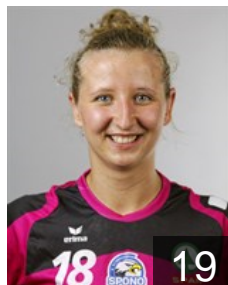

# CLUB COMPETITIONS - DELEGATION LIST

Women's European Cup - EHF Cup 2016/17

 SUI SPONO Eagles - Players

 SUI

**Aegerter Tamara**

Position: Goalkeeper  
Place of birth: Thun  
Date of birth: 09.06.1989  
Height: -

 SUI

**Amrein Sabrina**

Position: Left Back  
Place of birth: Luzern  
Date of birth: 22.01.1996  
Height: 172 cm

 SUI

**Arnet Patricia**

Position: Left Wing  
Place of birth: Kriens  
Date of birth: 26.08.1991  
Height: -