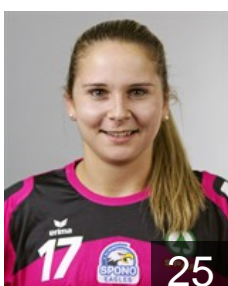

## Troxler Laila

Position: Goalkeeper  
Place of birth: Luzern  
Date of birth: 07.10.1990  
Height: 180 cm

 SUI

## Wick Chantal

Position: Left Back  
Place of birth: Zürich  
Date of birth: 24.02.1994  
Height: 174 cm

 SUI