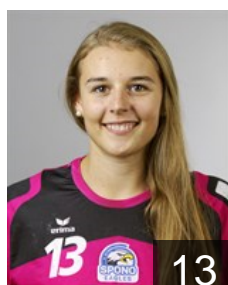

 SLO

**Fatkic Nives**

Position: Centre Back  
Place of birth: Slovenj Gradec  
Date of birth: 04.08.1991  
Height: 162 cm

 SUI

**Frey Lisa**

Position: Left Back  
Place of birth: Densbüren  
Date of birth: 16.02.1995  
Height: 174 cm

 SUI

**Frey Noelle**

Position: Line Player  
Place of birth: Aarau  
Date of birth: 16.01.1992  
Height: 174 cm

 SUI

**Heini Tatiana**

Position: Left Wing  
Place of birth: Luzern  
Date of birth: 28.06.1992  
Height: 170 cm

 SUI

**Hodel Xenia**

Position: Right Back  
Place of birth: Luzern  
Date of birth: 27.11.1998  
Height: 171 cm

 SUI

**Huber Fabienne**

Position: Goalkeeper  
Place of birth: Grosswangen  
Date of birth: 09.05.1983  
Height: 172 cm

 SUI

**Kaeslin Milena**

Position: Back  
Place of birth: Luzern  
Date of birth: 06.11.1994  
Height: 169 cm