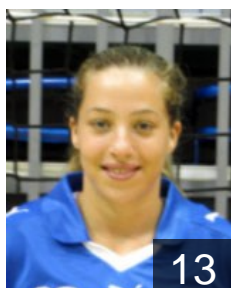

14

 **ISR**

Nahum May

Position: Back
Place of birth: TLV
Date of birth: 03.06.1996
Height: 169 cm

11

 **ISR**

Ng Ezra Liz Joy

Position: Right Wing
Place of birth: TLV
Date of birth: 24.08.1999
Height: 163 cm

21

 **ISR**

Oringer Bar

Position: Line Player
Place of birth: TLV
Date of birth: 21.11.1991
Height: 165 cm

3

 **ISR**

Shainholtz Einav

Position: Left Back
Place of birth: Tel Aviv
Date of birth: 13.11.1986
Height: 170 cm