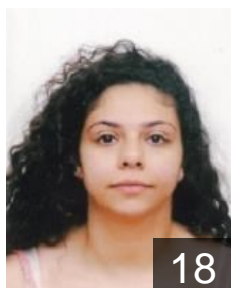

CLUB COMPETITIONS - DELEGATION LIST

Women's European Cup - EHF Cup 2016/17

 **ISR** Bnei Hertzeliya - Players

 **ISR**

Abramovich Hagit

Position: Goalkeeper
Place of birth: Holon
Date of birth: 01.01.1968
Height: 168 cm

12

 **ISR**

Ben Itzhak Lee

Position: Left Back
Place of birth: TLV
Date of birth: 06.01.1994
Height: 170 cm

22

 **ISR**

Ben Yacov Adi

Position: Right Wing
Place of birth: Tel Aviv
Date of birth: 07.05.1994
Height: -

18

 **ISR**

Bertaut Nathalie Lucie

Position: Left Back
Place of birth: TLV
Date of birth: 07.03.1988
Height: 174 cm

17

 **ISR**

Boronovski Daniel

Position: Goalkeeper
Place of birth: Tel Aviv
Date of birth: 31.10.1994
Height: 168 cm

1

 **ISR**

Epelboim Dana

Position: Left Wing
Place of birth: TLV
Date of birth: 28.11.1993
Height: 170 cm

5

 **ISR**

Guz Dafna

Position: Line Player
Place of birth: TLV
Date of birth: 02.06.1997
Height: 166 cm