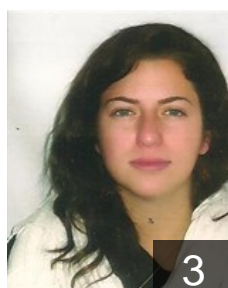

ISR

Oringer Bar

Position: Line Player
Place of birth: TLV
Date of birth: 21.11.1991
Height: 165 cm

3