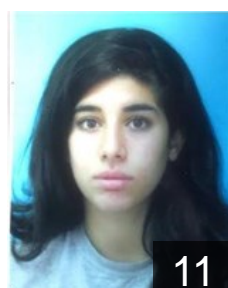

1

 **ISR**

Epelboim Dana

Position: Left Wing
Place of birth: TLV
Date of birth: 28.11.1993
Height: 170 cm

5

 **ISR**

Guz Dafna

Position: Line Player
Place of birth: TLV
Date of birth: 02.06.1997
Height: 166 cm

14

 **ISR**

Nahum May

Position: Back
Place of birth: TLV
Date of birth: 03.06.1996
Height: 169 cm

11

 **ISR**

Ng Ezra Liz Joy

Position: Right Wing
Place of birth: TLV
Date of birth: 24.08.1999
Height: 163 cm