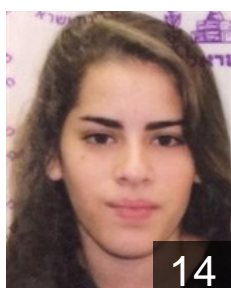

1

 **ISR**

Epelboim Dana

Position: Left Wing
Place of birth: TLV
Date of birth: 28.11.1993
Height: 170 cm

5

 **ISR**

Guz Dafna

Position: Line Player
Place of birth: TLV
Date of birth: 02.06.1997
Height: 166 cm

14

 **ISR**

Nahum May

Position: Back
Place of birth: TLV
Date of birth: 03.06.1996
Height: 169 cm

11

 **ISR**

Ng Ezra Liz Joy

Position: Right Wing
Place of birth: TLV
Date of birth: 24.08.1999
Height: 163 cm