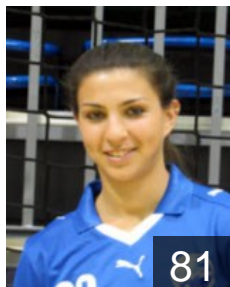

21

 **ISR**

Oringer Bar

Position: Line Player
Place of birth: TLV
Date of birth: 21.11.1991
Height: 165 cm

3

 **ISR**

Shainholtz Einav

Position: Left Back
Place of birth: Tel Aviv
Date of birth: 13.11.1986
Height: 170 cm

13

 **ISR**

Sonogo Dor

Position: Line Player
Place of birth: Ramat Gan
Date of birth: 20.12.1990
Height: 169 cm

9

CLUB COMPETITIONS - DELEGATION LIST

Women's European Cup - EHF Cup 2016/17

 **ISR** Bnei Hertzeliya - Players