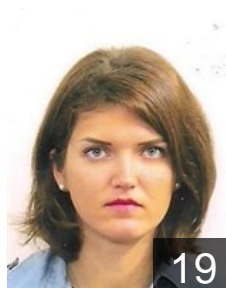

 **ISR**

Vakrat Shira Eden

Position: Left Back
Place of birth: Petah Tikva
Date of birth: 12.07.1993
Height: 168 cm

 **ISR**

Varol Tal

Position: Centre Back
Place of birth: TLV
Date of birth: 08.01.1999
Height: 164 cm

 **ISR**

Wapnish Sandra

Position: Line Player
Place of birth: TLV
Date of birth: 03.03.1999
Height: 165 cm

 **LTU**

Zilinskaite Jurate

Position: Right Back
Place of birth: Vilnius
Date of birth: 09.01.1988
Height: 180 cm