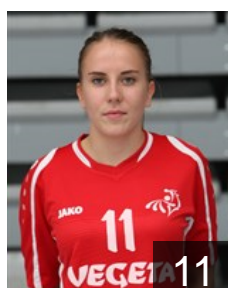

## Kapitanovic Ivana

Position: Goalkeeper  
Place of birth: Split  
Date of birth: 17.09.1994  
Height: 186 cm

 CRO

## Krsnik Dora

Position: Centre Back  
Place of birth: Zagreb  
Date of birth: 19.01.1992  
Height: 170 cm

 CRO

## Milosevic Selena

Position: Centre Back  
Place of birth: PULA  
Date of birth: 09.06.1989  
Height: 176 cm

 CRO