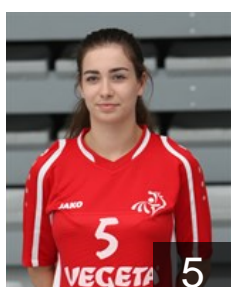

## Horvat Magdalena

Position: Left Wing  
Place of birth: KOPRIVNICA  
Date of birth: 14.08.1998  
Height: -

 CRO

## Jukic Antonia

Position: Goalkeeper  
Place of birth: Split  
Date of birth: 09.05.1992  
Height: 172 cm

 CRO

## Kapitanovic Ivana

Position: Goalkeeper  
Place of birth: Split  
Date of birth: 17.09.1994  
Height: 186 cm

 CRO