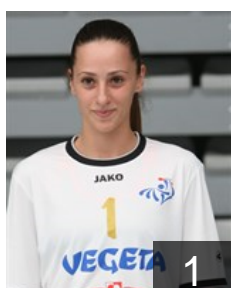

## Gugic Anamarija

Position: Right Back  
Place of birth: Sinj  
Date of birth: 25.07.1991  
Height: 186 cm

 CRO

## Horvat Magdalena

Position: Left Wing  
Place of birth: KOPRIVNICA  
Date of birth: 14.08.1998  
Height: -

 CRO

## Jukic Antonia

Position: Goalkeeper  
Place of birth: Split  
Date of birth: 09.05.1992  
Height: 172 cm

 CRO