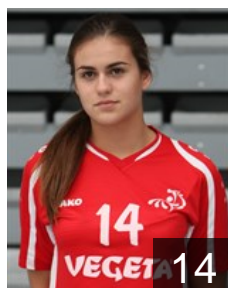

CRO

Franusic Lea

Position: Right Back
Place of birth: DUBROVNIK
Date of birth: 07.09.2000
Height: -