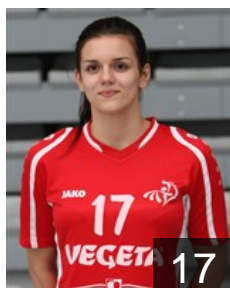

CRO

Pavlovic Lara

Position: Right Wing
Place of birth: KOPRIVNICA
Date of birth: 14.12.1998
Height: -