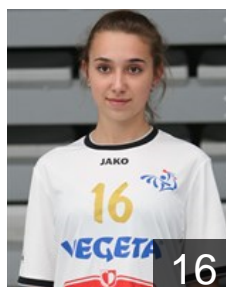

## Pavlovic Lara

Position: Right Wing  
Place of birth: KOPRIVNICA  
Date of birth: 14.12.1998  
Height: -

 CRO

## Petika Tena

Position: Left Back  
Place of birth: KOPRIVNICA  
Date of birth: 16.06.2000  
Height: -

 CRO

## Popovic Elena

Position: Line Player  
Place of birth: KOPRIVNICA  
Date of birth: 29.05.2000  
Height: -

 CRO