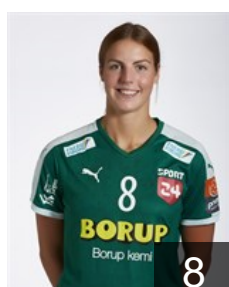

 DEN
Poulsen Rikke Vestergaard

Position: Goalkeeper
Place of birth: Holstebro
Date of birth: 20.04.1986
Height: 177 cm

 NOR
Seglem Siri

Position: Centre Back
Place of birth: Flekkefjord
Date of birth: 30.03.1983
Height: 178 cm

 DEN
Skov Rikke Erhardsen

Position: Left Back
Place of birth: Viborg
Date of birth: 07.09.1980
Height: 181 cm

 DEN
Sørensen Frederikke Maj

Position: Goalkeeper
Place of birth: Viborg
Date of birth: 22.02.1999
Height: 180 cm

 DEN
Soerensen Mie

Position: Goalkeeper
Place of birth: Aalborg
Date of birth: 21.05.1994
Height: 175 cm

 DEN
Storgaard Mathilde Keis

Position: Line Player
Place of birth: Koge
Date of birth: 13.02.1995
Height: 183 cm