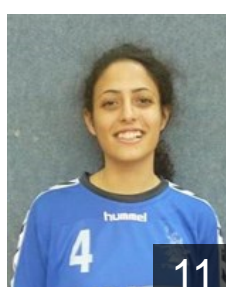

ISR

Levinson Sharon

Position: Centre Back
Place of birth: Rishon le zion
Date of birth: 03.02.1996
Height: 165 cm