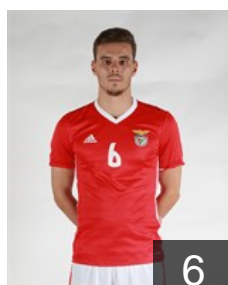

POR

Antunes Fabio

Position: Left Wing
Place of birth: BRAGA
Date of birth: 28.10.1988
Height: 180 cm
Weight: 69 kg

ANG

Aranda Augusto

Position: Right Wing
Place of birth: Luanda
Date of birth: 07.08.1998
Height: 180 cm
Weight: 73 kg

POR

Cavalcanti Alexandre

Position: Left Back
Place of birth: ALMADA
Date of birth: 27.12.1996
Height: -
Weight: -

POR

Costa Figueira Hugo

Position: Goalkeeper
Place of birth: Montijo
Date of birth: 04.10.1979
Height: 191 cm
Weight: 100 kg

BRA

Da Silva Ferreira Uelington

Position: Left Back
Place of birth: Rondonopolis
Date of birth: 13.08.1986
Height: 202 cm
Weight: 102 kg

POR

Ferreira Joao

Position: Centre Back
Place of birth: Lisboa
Date of birth: 12.05.1993
Height: 188 cm
Weight: 95 kg

POR

Ferro Tiago

Position: Left Wing
Place of birth: Lisboa
Date of birth: 19.08.1993
Height: 187 cm
Weight: 78 kg

POR

Lima Andre

Position: Right Wing
Place of birth: Terceira
Date of birth: 25.04.1997
Height: 179 cm
Weight: 80 kg