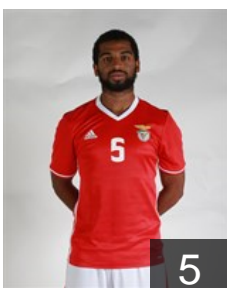

 POR

Pereira Tiago

Position: Centre Back
Place of birth: Guimaraes
Date of birth: 08.06.1989
Height: 186 cm
Weight: 89 kg

 POR

Pinto David

Position: Line Player
Place of birth: Lisboa
Date of birth: 25.03.1991
Height: 198 cm
Weight: 90 kg

 CRO

Rakovic Luka

Position: Right Wing
Place of birth: Zagreb
Date of birth: 06.06.1988
Height: 179 cm
Weight: 86 kg

 POR

Semedo Elledy

Position: Left Back
Place of birth: CABO VERDE
Date of birth: 21.03.1988
Height: 187 cm
Weight: 93 kg

 POR

Soares Valter

Position: Line Player
Place of birth: Lagoa
Date of birth: 11.03.1998
Height: 188 cm
Weight: 85 kg

 SRB

Terzic Stefan

Position: Right Back
Place of birth: Arilje
Date of birth: 17.05.1994
Height: 195 cm
Weight: 93 kg