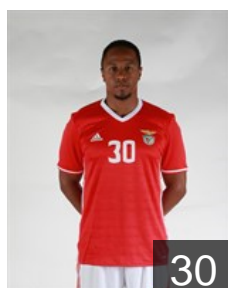

 POR

Moreno Paulo

Position: Line Player
Place of birth: Lisboa
Date of birth: 08.05.1992
Height: -
Weight: -

 POR

Pais Joao

Position: Left Wing
Place of birth: Lisboa
Date of birth: 23.06.1988
Height: 184 cm
Weight: 77 kg

 SLO

Papez Jernej

Position: Right Back
Place of birth: Novo Mesto
Date of birth: 29.01.1991
Height: 190 cm
Weight: 94 kg

 POR

Pereira Francisco

Position: Centre Back
Place of birth: Lamego
Date of birth: 26.03.1999
Height: 191 cm
Weight: 96 kg

 POR

Pereira Tiago

Position: Centre Back
Place of birth: Guimaraes
Date of birth: 08.06.1989
Height: 186 cm
Weight: 89 kg

 POR

Pinto David

Position: Line Player
Place of birth: Lisboa
Date of birth: 25.03.1991
Height: 198 cm
Weight: 90 kg

 CRO

Rakovic Luka

Position: Right Wing
Place of birth: Zagreb
Date of birth: 06.06.1988
Height: 179 cm
Weight: 86 kg

 POR

Semedo Elledy

Position: Left Back
Place of birth: CABO VERDE
Date of birth: 21.03.1988
Height: 187 cm
Weight: 93 kg