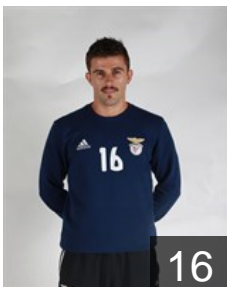

POR

Ferro Tiago

Position: Left Wing
Place of birth: Lisboa
Date of birth: 19.08.1993
Height: 187 cm
Weight: 78 kg

POR

Lima Andre

Position: Right Wing
Place of birth: Terceira
Date of birth: 25.04.1997
Height: 179 cm
Weight: 80 kg

POR

Lima Hugo

Position: Centre Back
Place of birth: Lisboa
Date of birth: 21.04.1993
Height: 185 cm
Weight: 94 kg

CLUB COMPETITIONS - DELEGATION LIST

Men's European Cup - EHF Cup 2016/17

 POR Sport Lisboa e Benfica - Players

 MKD

Mitrevski Nikola

Position: Goalkeeper
Place of birth: Bitola
Date of birth: 03.10.1985
Height: 188 cm
Weight: 84 kg

 POR

Moreira Belone

Position: Right Back
Place of birth: Lisboa
Date of birth: 01.06.1990
Height: 180 cm
Weight: 77 kg

 POR

Moreno Paulo

Position: Line Player
Place of birth: Lisboa
Date of birth: 08.05.1992
Height: -
Weight: -

 POR

Pais Joao

Position: Left Wing
Place of birth: Lisboa
Date of birth: 23.06.1988
Height: 184 cm
Weight: 77 kg