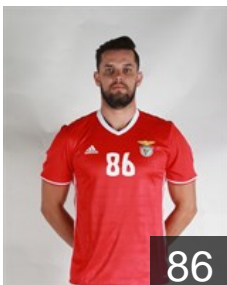

CLUB COMPETITIONS - DELEGATION LIST

Men's European Cup - EHF Cup 2016/17

 POR Sport Lisboa e Benfica - Players

BRA

Abrao Silva Ales

Position: Line Player
Place of birth: Joinville
Date of birth: 06.02.1986
Height: 202 cm
Weight: 110 kg

POR

Antunes Fabio

Position: Left Wing
Place of birth: BRAGA
Date of birth: 28.10.1988
Height: 180 cm
Weight: 69 kg

ANG

Aranda Augusto

Position: Right Wing
Place of birth: Luanda
Date of birth: 07.08.1998
Height: 180 cm
Weight: 73 kg

POR

Capdeville Gustavo

Position: Goalkeeper
Place of birth: Lisboa
Date of birth: 31.08.1997
Height: -
Weight: -

POR

Carvalho Davide

Position: Right Wing
Place of birth: Lisboa
Date of birth: 05.08.1994
Height: 179 cm
Weight: 82 kg