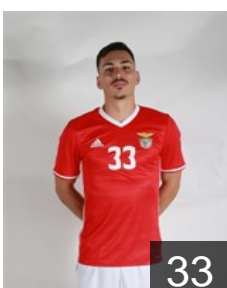

POR

Cavalcanti Alexandre

Position: Left Back
Place of birth: ALMADA
Date of birth: 27.12.1996
Height: -
Weight: -

POR

Costa Figueira Hugo

Position: Goalkeeper
Place of birth: Montijo
Date of birth: 04.10.1979
Height: 191 cm
Weight: 100 kg

BRA

Da Silva Ferreira Uelington

Position: Left Back
Place of birth: Rondonopolis
Date of birth: 13.08.1986
Height: 202 cm
Weight: 102 kg

POR

Ferreira Joao

Position: Centre Back
Place of birth: Lisboa
Date of birth: 12.05.1993
Height: 188 cm
Weight: 95 kg

POR

Ferro Tiago

Position: Left Wing
Place of birth: Lisboa
Date of birth: 19.08.1993
Height: 187 cm
Weight: 78 kg

POR

Lima Andre

Position: Right Wing
Place of birth: Terceira
Date of birth: 25.04.1997
Height: 179 cm
Weight: 80 kg

POR

Lima Hugo

Position: Centre Back
Place of birth: Lisboa
Date of birth: 21.04.1993
Height: 185 cm
Weight: 94 kg

CLUB COMPETITIONS - DELEGATION LIST

Men's European Cup - EHF Cup 2016/17

 POR Sport Lisboa e Benfica - Players