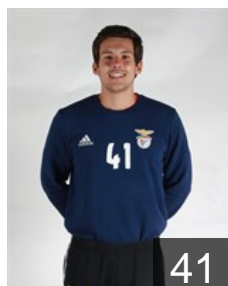

POR

Antunes Fabio

Position: Left Wing
Place of birth: BRAGA
Date of birth: 28.10.1988
Height: 180 cm
Weight: 69 kg

ANG

Aranda Augusto

Position: Right Wing
Place of birth: Luanda
Date of birth: 07.08.1998
Height: 180 cm
Weight: 73 kg

POR

Capdeville Gustavo

Position: Goalkeeper
Place of birth: Lisboa
Date of birth: 31.08.1997
Height: -
Weight: -

POR

Carvalho Davide

Position: Right Wing
Place of birth: Lisboa
Date of birth: 05.08.1994
Height: 179 cm
Weight: 82 kg

POR

Cavalcanti Alexandre

Position: Left Back
Place of birth: ALMADA
Date of birth: 27.12.1996
Height: -
Weight: -

POR

Costa Figueira Hugo

Position: Goalkeeper
Place of birth: Montijo
Date of birth: 04.10.1979
Height: 191 cm
Weight: 100 kg

BRA

Da Silva Ferreira Uelington

Position: Left Back
Place of birth: Rondonopolis
Date of birth: 13.08.1986
Height: 202 cm
Weight: 102 kg

POR

Ferreira Joao

Position: Centre Back
Place of birth: Lisboa
Date of birth: 12.05.1993
Height: 188 cm
Weight: 95 kg