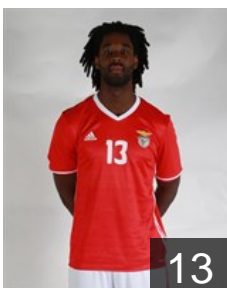

POR

Ferro Tiago

Position: Left Wing
Place of birth: Lisboa
Date of birth: 19.08.1993
Height: 187 cm
Weight: 78 kg

POR

Lima Andre

Position: Right Wing
Place of birth: Terceira
Date of birth: 25.04.1997
Height: 179 cm
Weight: 80 kg

POR

Lima Hugo

Position: Centre Back
Place of birth: Lisboa
Date of birth: 21.04.1993
Height: 185 cm
Weight: 94 kg

CLUB COMPETITIONS - DELEGATION LIST

Men's European Cup - EHF Cup 2016/17

 POR Sport Lisboa e Benfica - Players

 MKD

Mitrevski Nikola

Position: Goalkeeper
Place of birth: Bitola
Date of birth: 03.10.1985
Height: 188 cm
Weight: 84 kg

 POR

Moreira Belone

Position: Right Back
Place of birth: Lisboa
Date of birth: 01.06.1990
Height: 180 cm
Weight: 77 kg

 POR

Moreno Paulo

Position: Line Player
Place of birth: Lisboa
Date of birth: 08.05.1992
Height: -
Weight: -

 POR

Pais Joao

Position: Left Wing
Place of birth: Lisboa
Date of birth: 23.06.1988
Height: 184 cm
Weight: 77 kg