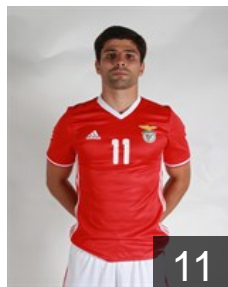

BRA

Da Silva Ferreira Uelington

Position: Left Back
Place of birth: Rondonopolis
Date of birth: 13.08.1986
Height: 202 cm
Weight: 102 kg

POR

Ferreira Joao

Position: Centre Back
Place of birth: Lisboa
Date of birth: 12.05.1993
Height: 188 cm
Weight: 95 kg

POR

Ferro Tiago

Position: Left Wing
Place of birth: Lisboa
Date of birth: 19.08.1993
Height: 187 cm
Weight: 78 kg

POR

Lima Andre

Position: Right Wing
Place of birth: Terceira
Date of birth: 25.04.1997
Height: 179 cm
Weight: 80 kg

POR

Lima Hugo

Position: Centre Back
Place of birth: Lisboa
Date of birth: 21.04.1993
Height: 185 cm
Weight: 94 kg

CLUB COMPETITIONS - DELEGATION LIST

Men's European Cup - EHF Cup 2016/17

 POR Sport Lisboa e Benfica - Players

 MKD

Mitrevski Nikola

Position: Goalkeeper
Place of birth: Bitola
Date of birth: 03.10.1985
Height: 188 cm
Weight: 84 kg

 POR

Moreira Belone

Position: Right Back
Place of birth: Lisboa
Date of birth: 01.06.1990
Height: 180 cm
Weight: 77 kg