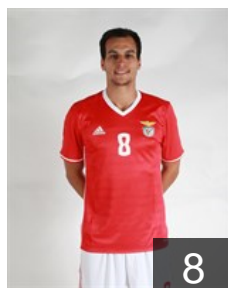

POR

Ferro Tiago

Position: Left Wing
Place of birth: Lisboa
Date of birth: 19.08.1993
Height: 187 cm
Weight: 78 kg

POR

Lima Andre

Position: Right Wing
Place of birth: Terceira
Date of birth: 25.04.1997
Height: 179 cm
Weight: 80 kg

POR

Lima Hugo

Position: Centre Back
Place of birth: Lisboa
Date of birth: 21.04.1993
Height: 185 cm
Weight: 94 kg

CLUB COMPETITIONS - DELEGATION LIST

Men's European Cup - EHF Cup 2016/17

 POR Sport Lisboa e Benfica - Players

 MKD

Mitrevski Nikola

Position: Goalkeeper
Place of birth: Bitola
Date of birth: 03.10.1985
Height: 188 cm
Weight: 84 kg

 POR

Moreira Belone

Position: Right Back
Place of birth: Lisboa
Date of birth: 01.06.1990
Height: 180 cm
Weight: 77 kg

 POR

Moreno Paulo

Position: Line Player
Place of birth: Lisboa
Date of birth: 08.05.1992
Height: -
Weight: -

 POR

Pais Joao

Position: Left Wing
Place of birth: Lisboa
Date of birth: 23.06.1988
Height: 184 cm
Weight: 77 kg