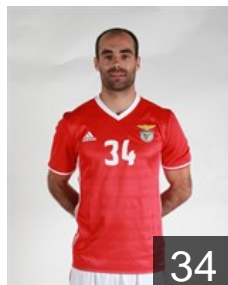

CLUB COMPETITIONS - DELEGATION LIST

Men's European Cup - EHF Cup 2016/17

 POR Sport Lisboa e Benfica - Players

BRA

Abrao Silva Ales

Position: Line Player
Place of birth: Joinville
Date of birth: 06.02.1986
Height: 202 cm
Weight: 110 kg

POR

Antunes Fabio

Position: Left Wing
Place of birth: BRAGA
Date of birth: 28.10.1988
Height: 180 cm
Weight: 69 kg

ANG

Aranda Augusto

Position: Right Wing
Place of birth: Luanda
Date of birth: 07.08.1998
Height: 180 cm
Weight: 73 kg