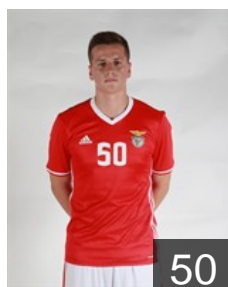

 MKD

Mitrevski Nikola

Position: Goalkeeper
Place of birth: Bitola
Date of birth: 03.10.1985
Height: 188 cm
Weight: 84 kg

 POR

Moreira Belone

Position: Right Back
Place of birth: Lisboa
Date of birth: 01.06.1990
Height: 180 cm
Weight: 77 kg

 POR

Moreno Paulo

Position: Line Player
Place of birth: Lisboa
Date of birth: 08.05.1992
Height: -
Weight: -

 POR

Pais Joao

Position: Left Wing
Place of birth: Lisboa
Date of birth: 23.06.1988
Height: 184 cm
Weight: 77 kg

 SLO

Papez Jernej

Position: Right Back
Place of birth: Novo Mesto
Date of birth: 29.01.1991
Height: 190 cm
Weight: 94 kg

 POR

Pereira Francisco

Position: Centre Back
Place of birth: Lamego
Date of birth: 26.03.1999
Height: 191 cm
Weight: 96 kg

 POR

Pereira Tiago

Position: Centre Back
Place of birth: Guimaraes
Date of birth: 08.06.1989
Height: 186 cm
Weight: 89 kg

 POR

Pinto David

Position: Line Player
Place of birth: Lisboa
Date of birth: 25.03.1991
Height: 198 cm
Weight: 90 kg