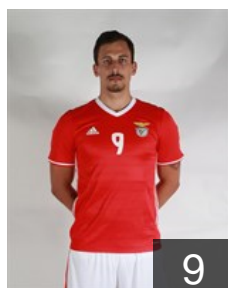

 POR

Pereira Tiago

Position: Centre Back
Place of birth: Guimaraes
Date of birth: 08.06.1989
Height: 186 cm
Weight: 89 kg

 POR

Pinto David

Position: Line Player
Place of birth: Lisboa
Date of birth: 25.03.1991
Height: 198 cm
Weight: 90 kg

 CRO

Rakovic Luka

Position: Right Wing
Place of birth: Zagreb
Date of birth: 06.06.1988
Height: 179 cm
Weight: 86 kg

 POR

Semedo Elledy

Position: Left Back
Place of birth: CABO VERDE
Date of birth: 21.03.1988
Height: 187 cm
Weight: 93 kg

 POR

Soares Valter

Position: Line Player
Place of birth: Lagoa
Date of birth: 11.03.1998
Height: 188 cm
Weight: 85 kg

 SRB

Terzic Stefan

Position: Right Back
Place of birth: Arilje
Date of birth: 17.05.1994
Height: 195 cm
Weight: 93 kg