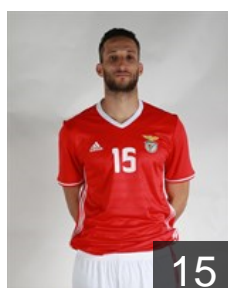

POR

Capdeville Gustavo

Position: Goalkeeper
Place of birth: Lisboa
Date of birth: 31.08.1997
Height: -
Weight: -

POR

Carvalho Davide

Position: Right Wing
Place of birth: Lisboa
Date of birth: 05.08.1994
Height: 179 cm
Weight: 82 kg

POR

Cavalcanti Alexandre

Position: Left Back
Place of birth: ALMADA
Date of birth: 27.12.1996
Height: -
Weight: -

POR

Costa Figueira Hugo

Position: Goalkeeper
Place of birth: Montijo
Date of birth: 04.10.1979
Height: 191 cm
Weight: 100 kg

BRA

Da Silva Ferreira Uelington

Position: Left Back
Place of birth: Rondonopolis
Date of birth: 13.08.1986
Height: 202 cm
Weight: 102 kg

POR

Ferreira Joao

Position: Centre Back
Place of birth: Lisboa
Date of birth: 12.05.1993
Height: 188 cm
Weight: 95 kg

POR

Ferro Tiago

Position: Left Wing
Place of birth: Lisboa
Date of birth: 19.08.1993
Height: 187 cm
Weight: 78 kg

POR

Lima Andre

Position: Right Wing
Place of birth: Terceira
Date of birth: 25.04.1997
Height: 179 cm
Weight: 80 kg