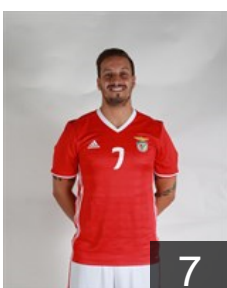

 POR

Moreno Paulo

Position: Line Player
Place of birth: Lisboa
Date of birth: 08.05.1992
Height: -
Weight: -

 POR

Pais Joao

Position: Left Wing
Place of birth: Lisboa
Date of birth: 23.06.1988
Height: 184 cm
Weight: 77 kg

 SLO

Papez Jernej

Position: Right Back
Place of birth: Novo Mesto
Date of birth: 29.01.1991
Height: 190 cm
Weight: 94 kg

 POR

Pereira Francisco

Position: Centre Back
Place of birth: Lamego
Date of birth: 26.03.1999
Height: 191 cm
Weight: 96 kg

 POR

Pereira Tiago

Position: Centre Back
Place of birth: Guimaraes
Date of birth: 08.06.1989
Height: 186 cm
Weight: 89 kg

 POR

Pinto David

Position: Line Player
Place of birth: Lisboa
Date of birth: 25.03.1991
Height: 198 cm
Weight: 90 kg

 CRO

Rakovic Luka

Position: Right Wing
Place of birth: Zagreb
Date of birth: 06.06.1988
Height: 179 cm
Weight: 86 kg

 POR

Semedo Elledy

Position: Left Back
Place of birth: CABO VERDE
Date of birth: 21.03.1988
Height: 187 cm
Weight: 93 kg