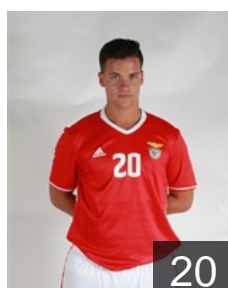

 POR

Moreno Paulo

Position: Line Player
Place of birth: Lisboa
Date of birth: 08.05.1992
Height: -
Weight: -

 POR

Pais Joao

Position: Left Wing
Place of birth: Lisboa
Date of birth: 23.06.1988
Height: 184 cm
Weight: 77 kg

 SLO

Papez Jernej

Position: Right Back
Place of birth: Novo Mesto
Date of birth: 29.01.1991
Height: 190 cm
Weight: 94 kg

 POR

Pereira Francisco

Position: Centre Back
Place of birth: Lamego
Date of birth: 26.03.1999
Height: 191 cm
Weight: 96 kg

 POR

Pereira Tiago

Position: Centre Back
Place of birth: Guimaraes
Date of birth: 08.06.1989
Height: 186 cm
Weight: 89 kg

 POR

Pinto David

Position: Line Player
Place of birth: Lisboa
Date of birth: 25.03.1991
Height: 198 cm
Weight: 90 kg