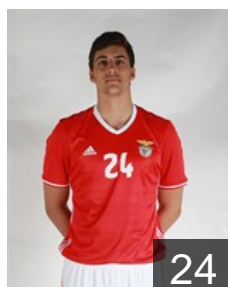

POR

Antunes Fabio

Position: Left Wing
Place of birth: BRAGA
Date of birth: 28.10.1988
Height: 180 cm
Weight: 69 kg

ANG

Aranda Augusto

Position: Right Wing
Place of birth: Luanda
Date of birth: 07.08.1998
Height: 180 cm
Weight: 73 kg

POR

Capdeville Gustavo

Position: Goalkeeper
Place of birth: Lisboa
Date of birth: 31.08.1997
Height: -
Weight: -

POR

Carvalho Davide

Position: Right Wing
Place of birth: Lisboa
Date of birth: 05.08.1994
Height: 179 cm
Weight: 82 kg

POR

Cavalcanti Alexandre

Position: Left Back
Place of birth: ALMADA
Date of birth: 27.12.1996
Height: -
Weight: -

POR

Costa Figueira Hugo

Position: Goalkeeper
Place of birth: Montijo
Date of birth: 04.10.1979
Height: 191 cm
Weight: 100 kg

BRA

Da Silva Ferreira Uelington

Position: Left Back
Place of birth: Rondonopolis
Date of birth: 13.08.1986
Height: 202 cm
Weight: 102 kg

POR

Ferreira Joao

Position: Centre Back
Place of birth: Lisboa
Date of birth: 12.05.1993
Height: 188 cm
Weight: 95 kg