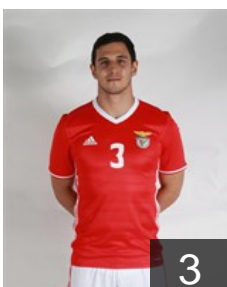

CLUB COMPETITIONS - DELEGATION LIST

Men's European Cup - EHF Cup 2016/17

 POR Sport Lisboa e Benfica - Players

BRA

Abrao Silva Ales

Position: Line Player
Place of birth: Joinville
Date of birth: 06.02.1986
Height: 202 cm
Weight: 110 kg

POR

Antunes Fabio

Position: Left Wing
Place of birth: BRAGA
Date of birth: 28.10.1988
Height: 180 cm
Weight: 69 kg

ANG

Aranda Augusto

Position: Right Wing
Place of birth: Luanda
Date of birth: 07.08.1998
Height: 180 cm
Weight: 73 kg

POR

Capdeville Gustavo

Position: Goalkeeper
Place of birth: Lisboa
Date of birth: 31.08.1997
Height: -
Weight: -

POR

Carvalho Davide

Position: Right Wing
Place of birth: Lisboa
Date of birth: 05.08.1994
Height: 179 cm
Weight: 82 kg

BRA

Da Silva Ferreira Uelington

Position: Left Back
Place of birth: Rondonopolis
Date of birth: 13.08.1986
Height: 202 cm
Weight: 102 kg

POR

Ferreira Joao

Position: Centre Back
Place of birth: Lisboa
Date of birth: 12.05.1993
Height: 188 cm
Weight: 95 kg