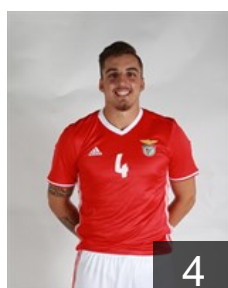

BRA

Da Silva Ferreira Uelington

Position: Left Back
Place of birth: Rondonopolis
Date of birth: 13.08.1986
Height: 202 cm
Weight: 102 kg

POR

Ferreira Joao

Position: Centre Back
Place of birth: Lisboa
Date of birth: 12.05.1993
Height: 188 cm
Weight: 95 kg

POR

Ferro Tiago

Position: Left Wing
Place of birth: Lisboa
Date of birth: 19.08.1993
Height: 187 cm
Weight: 78 kg

POR

Lima Andre

Position: Right Wing
Place of birth: Terceira
Date of birth: 25.04.1997
Height: 179 cm
Weight: 80 kg

POR

Lima Hugo

Position: Centre Back
Place of birth: Lisboa
Date of birth: 21.04.1993
Height: 185 cm
Weight: 94 kg

CLUB COMPETITIONS - DELEGATION LIST

Men's European Cup - EHF Cup 2016/17

 POR Sport Lisboa e Benfica - Players

 MKD

Mitrevski Nikola

Position: Goalkeeper
Place of birth: Bitola
Date of birth: 03.10.1985
Height: 188 cm
Weight: 84 kg

 POR

Moreira Belone

Position: Right Back
Place of birth: Lisboa
Date of birth: 01.06.1990
Height: 180 cm
Weight: 77 kg