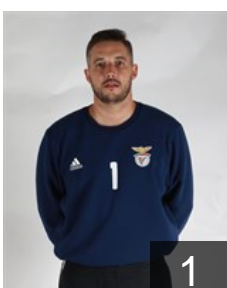

POR

Antunes Fabio

Position: Left Wing
Place of birth: BRAGA
Date of birth: 28.10.1988
Height: 180 cm
Weight: 69 kg

ANG

Aranda Augusto

Position: Right Wing
Place of birth: Luanda
Date of birth: 07.08.1998
Height: 180 cm
Weight: 73 kg

POR

Capdeville Gustavo

Position: Goalkeeper
Place of birth: Lisboa
Date of birth: 31.08.1997
Height: -
Weight: -

POR

Carvalho Davide

Position: Right Wing
Place of birth: Lisboa
Date of birth: 05.08.1994
Height: 179 cm
Weight: 82 kg

POR

Cavalcanti Alexandre

Position: Left Back
Place of birth: ALMADA
Date of birth: 27.12.1996
Height: -
Weight: -

POR

Costa Figueira Hugo

Position: Goalkeeper
Place of birth: Montijo
Date of birth: 04.10.1979
Height: 191 cm
Weight: 100 kg

BRA

Da Silva Ferreira Uelington

Position: Left Back
Place of birth: Rondonopolis
Date of birth: 13.08.1986
Height: 202 cm
Weight: 102 kg

POR

Ferreira Joao

Position: Centre Back
Place of birth: Lisboa
Date of birth: 12.05.1993
Height: 188 cm
Weight: 95 kg