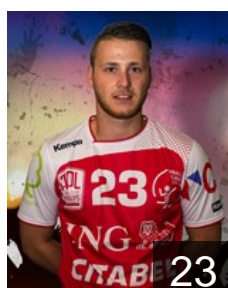

LUX

Scheid Daniel

Position: Right Wing
Place of birth: Luxembourg
Date of birth: 29.08.1992
Height: 173 cm
Weight: 70 kg