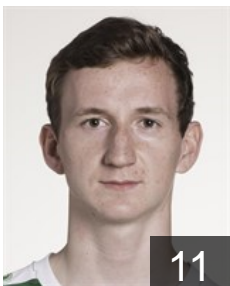

 NED

Cremers Jordi

Position: Line Player
Place of birth: Beek
Date of birth: 06.03.1990
Height: 182 cm
Weight: 85 kg

 BEL

Gijbels Stef

Position: Goalkeeper
Place of birth: Neerpelt
Date of birth: 23.07.1996
Height: 202 cm
Weight: 102 kg

 BEL

Kedziora Bartosz

Position: Centre Back
Place of birth: Glogow
Date of birth: 31.12.1990
Height: -
Weight: -

 BEL

Kedziora Damian

Position: Left Wing
Place of birth: Glogow
Date of birth: 18.05.1987
Height: -
Weight: -

 NED

Kittel Andreas

Position: Right Wing
Place of birth: Sittard
Date of birth: 12.02.1985
Height: 184 cm
Weight: 81 kg

 BEL

Koninkx Elias

Position: Right Wing
Place of birth: Overpelt
Date of birth: 22.05.1998
Height: 182 cm
Weight: 70 kg

 BEL

Lamers Brecht

Position: Left Back
Place of birth: Bocholt
Date of birth: 01.06.1994
Height: 180 cm
Weight: 80 kg

 BEL

Lamers Joren

Position: Left Back
Place of birth: Bocholt
Date of birth: 19.01.1996
Height: 188 cm
Weight: 84 kg