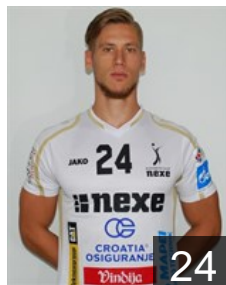

 CRO

Ivankovic Matej

Position: Left Wing
Place of birth: Nasice
Date of birth: 06.01.1992
Height: 174 cm
Weight: 70 kg

 CRO

Lelic Perica

Position: Goalkeeper
Place of birth: Zagreb
Date of birth: 11.10.1982
Height: 186 cm
Weight: 75 kg

 SLO

Loriger Gregor

Position: Goalkeeper
Place of birth: Celje
Date of birth: 07.09.1981
Height: 200 cm
Weight: 90 kg

 CRO

Mancic Micevic Borna

Position: Right Back
Place of birth: Osijek
Date of birth: 20.11.1997
Height: 208 cm
Weight: 110 kg

 CRO

Mrdenovic Marko

Position: Line Player
Place of birth: Rijeka
Date of birth: 19.08.1984
Height: 197 cm
Weight: 95 kg

CLUB COMPETITIONS - DELEGATION LIST

Men's European Cup - EHF Cup 2016/17

 CRO RK Nexe - Players

 CRO

Mrnjavcic Domagoj

Position: Right Back
Place of birth: Nasice
Date of birth: 26.05.1998
Height: 198 cm
Weight: 92 kg

 CRO

Nenadic Mislav

Position: Right Back
Place of birth: Zagreb
Date of birth: 15.02.1992
Height: 195 cm
Weight: 92 kg