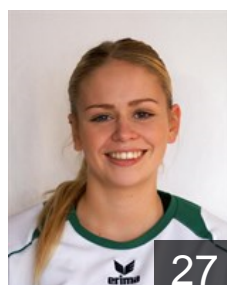

Hage Daisy

Position: Wing
Place of birth: 's-Gravenhage
Date of birth: 02.03.1993
Height: 174 cm

 **NED**

Hemmes Birgit

Position: Back
Place of birth: Kwintsheul
Date of birth: 16.12.1993
Height: 175 cm

 **NED**

Hersbach Kim

Position: Goalkeeper
Place of birth: Kwintsheul
Date of birth: 16.09.1997
Height: 173 cm

 **NED**

Hildebrand Chiara

Position: Back
Place of birth: 's-Gravenhage
Date of birth: 05.11.1994
Height: 180 cm