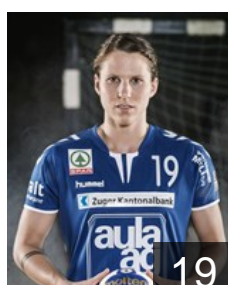

SUI

Masset Laura

Position: Right Wing
Place of birth: Busset
Date of birth: 12.06.1993
Height: 170 cm