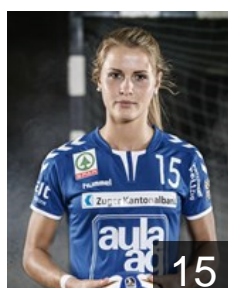

Stücheli Stefanie

Position: Right Wing
Place of birth: Lenzburg
Date of birth: 18.10.1985
Height: 165 cm

 SUI

Stutz Leah

Position: Centre Back
Place of birth: Cham
Date of birth: 26.11.1998
Height: 160 cm

 SUI

Stutz Svenja

Position: Centre Back
Place of birth: Baar
Date of birth: 14.09.1996
Height: 170 cm

 SUI

Traber Martina

Position: Right Back
Place of birth: Zürich
Date of birth: 02.04.1994
Height: 173 cm

 SUI

Van Polanen Nina

Position: Right Back
Place of birth: Niederlenz
Date of birth: 27.10.1995
Height: 173 cm

TEAM OFFICIALS

 SUI

Gwerder Damian

Date of birth: 14.12.1963

 SUI