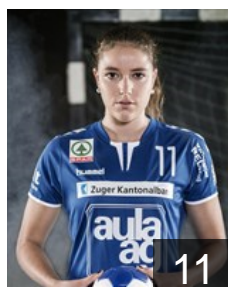

 SUI

Smitran Soka

Position: Line Player
Place of birth: Luzern
Date of birth: 11.04.1983
Height: 170 cm

 SUI

Stocker Sarah

Position: Goalkeeper
Place of birth: Zug
Date of birth: 07.07.1974
Height: 173 cm

 SUI

Stücheli Stefanie

Position: Right Wing
Place of birth: Lenzburg
Date of birth: 18.10.1985
Height: 165 cm

 SUI

Stutz Leah

Position: Centre Back
Place of birth: Cham
Date of birth: 26.11.1998
Height: 160 cm