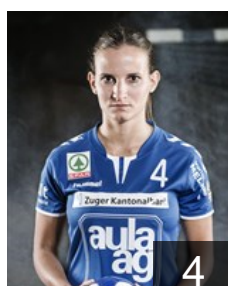

Hotz Jennifer

Position: Goalkeeper
Place of birth: Cham
Date of birth: 25.09.1998
Height: 172 cm

GBR

Innes Laura

Position: Goalkeeper
Place of birth: Leeds
Date of birth: 04.11.1989
Height: 183 cm

SUI

Javet Stefanie

Position: Left Wing
Place of birth: Kilchberg
Date of birth: 13.05.1995
Height: 172 cm

SUI

Kägi Shanice

Position: Left Back
Place of birth: Hombrechtikon
Date of birth: 11.10.1996
Height: 173 cm

SUI

Masset Laura

Position: Right Wing
Place of birth: Busset
Date of birth: 12.06.1993
Height: 170 cm

SUI

Müller Alena

Position: Line Player
Place of birth: Zürich
Date of birth: 26.11.1992
Height: 173 cm

SUI

Ravlic Ivana

Position: Centre Back
Place of birth: Olten
Date of birth: 27.05.1992
Height: 165 cm