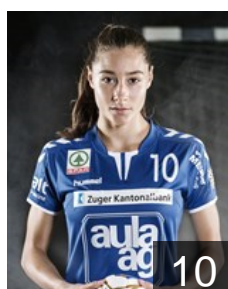

CLUB COMPETITIONS - DELEGATION LIST

Women's European Cup - Challenge Cup 2016/17

SUI LK Zug Handball - Players

SUI

Betschart Daria

Position: Right Back
Place of birth: Schwyz
Date of birth: 19.04.1999
Height: 171 cm

SUI

Betschart Marion

Position: Goalkeeper
Place of birth: Schwyz
Date of birth: 15.10.1994
Height: 172 cm

SUI

Estermann Ria

Position: Centre Back
Place of birth: Wettingen
Date of birth: 14.09.1993
Height: 167 cm

SUI

Gautschi Daphne

Position: Left Back
Place of birth: Muri
Date of birth: 09.07.2000
Height: 171 cm

SUI

Gwerder Yael

Position: Right Back
Place of birth: Schwyz
Date of birth: 03.05.1995
Height: 172 cm

SUI