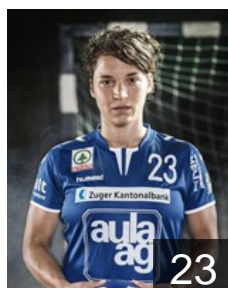

Position: Right Wing
Place of birth: Busset
Date of birth: 12.06.1993
Height: 170 cm

SUI

Müller Alena

Position: Line Player
Place of birth: Zürich
Date of birth: 26.11.1992
Height: 173 cm

SUI

Ravlic Ivana

Position: Centre Back
Place of birth: Olten
Date of birth: 27.05.1992
Height: 165 cm

CLUB COMPETITIONS - DELEGATION LIST

Women's European Cup - Challenge Cup 2016/17

 SUI LK Zug Handball - Players

 SUI

Scherer Sibylle

Position: Left Back
Place of birth: Zug
Date of birth: 09.01.1992
Height: 180 cm

 SUI

Smitran Soka

Position: Line Player
Place of birth: Luzern
Date of birth: 11.04.1983
Height: 170 cm

 SUI

Stocker Sarah

Position: Goalkeeper
Place of birth: Zug
Date of birth: 07.07.1974
Height: 173 cm

 SUI