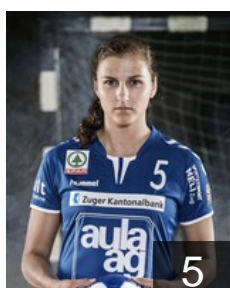

 SUI

Smitran Soka

Position: Line Player
Place of birth: Luzern
Date of birth: 11.04.1983
Height: 170 cm

 SUI

Stocker Sarah

Position: Goalkeeper
Place of birth: Zug
Date of birth: 07.07.1974
Height: 173 cm

 SUI

Stücheli Stefanie

Position: Right Wing
Place of birth: Lenzburg
Date of birth: 18.10.1985
Height: 165 cm

 SUI

Stutz Leah

Position: Centre Back
Place of birth: Cham
Date of birth: 26.11.1998
Height: 160 cm

 SUI

Stutz Svenja

Position: Centre Back
Place of birth: Baar
Date of birth: 14.09.1996
Height: 170 cm

 SUI

Traber Martina

Position: Right Back
Place of birth: Zürich
Date of birth: 02.04.1994
Height: 173 cm