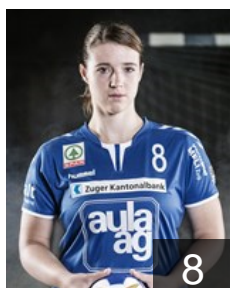

Position: Right Wing
Place of birth: Busset
Date of birth: 12.06.1993
Height: 170 cm

SUI

Müller Alena

Position: Line Player
Place of birth: Zürich
Date of birth: 26.11.1992
Height: 173 cm

SUI

Ravlic Ivana

Position: Centre Back
Place of birth: Olten
Date of birth: 27.05.1992
Height: 165 cm

CLUB COMPETITIONS - DELEGATION LIST

Women's European Cup - Challenge Cup 2016/17

 SUI LK Zug Handball - Players

 SUI

Scherer Sibylle

Position: Left Back
Place of birth: Zug
Date of birth: 09.01.1992
Height: 180 cm