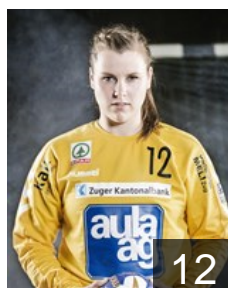

CLUB COMPETITIONS - DELEGATION LIST

Women's European Cup - Challenge Cup 2016/17

SUI LK Zug Handball - Players

SUI

Betschart Daria

Position: Right Back
Place of birth: Schwyz
Date of birth: 19.04.1999
Height: 171 cm

SUI

Betschart Marion

Position: Goalkeeper
Place of birth: Schwyz
Date of birth: 15.10.1994
Height: 172 cm

SUI

Estermann Ria

Position: Centre Back
Place of birth: Wettingen
Date of birth: 14.09.1993
Height: 167 cm