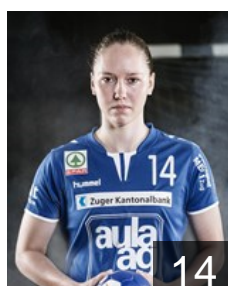

SUI

Gautschi Daphne

Position: Left Back
Place of birth: Muri
Date of birth: 09.07.2000
Height: 171 cm

SUI

Gwerder Yael

Position: Right Back
Place of birth: Schwyz
Date of birth: 03.05.1995
Height: 172 cm

SUI

Hotz Jennifer

Position: Goalkeeper
Place of birth: Cham
Date of birth: 25.09.1998
Height: 172 cm

GBR

Innes Laura

Position: Goalkeeper
Place of birth: Leeds
Date of birth: 04.11.1989
Height: 183 cm

SUI

Javet Stefanie

Position: Left Wing
Place of birth: Kilchberg
Date of birth: 13.05.1995
Height: 172 cm

SUI

Kägi Shanice

Position: Left Back
Place of birth: Hombrechtikon
Date of birth: 11.10.1996
Height: 173 cm

SUI

Masset Laura