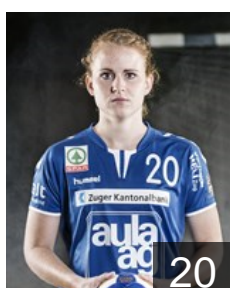

CLUB COMPETITIONS - DELEGATION LIST

Women's European Cup - Challenge Cup 2016/17

SUI LK Zug Handball - Players

SUI

Betschart Daria

Position: Right Back
Place of birth: Schwyz
Date of birth: 19.04.1999
Height: 171 cm

SUI

Betschart Marion

Position: Goalkeeper
Place of birth: Schwyz
Date of birth: 15.10.1994
Height: 172 cm

SUI

Estermann Ria

Position: Centre Back
Place of birth: Wettingen
Date of birth: 14.09.1993
Height: 167 cm

SUI

Gautschi Daphne

Position: Left Back
Place of birth: Muri
Date of birth: 09.07.2000
Height: 171 cm

SUI

Gwerder Yael

Position: Right Back
Place of birth: Schwyz
Date of birth: 03.05.1995
Height: 172 cm

SUI