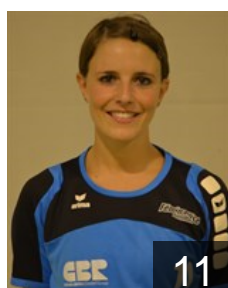

 BEL

Hoge Alix

Position: Left Back
Place of birth: Liège
Date of birth: 08.12.1989
Height: 173 cm

 BEL

Jolly Maude

Position: Left Back
Place of birth: Oupeye
Date of birth: 09.10.1990
Height: 170 cm

 BEL

Leonaers Kristien

Position: Right Wing
Place of birth: GENT
Date of birth: 27.05.1994
Height: 173 cm

 BEL

Loureiro Laura

Position: Left Back
Place of birth: Liège
Date of birth: 18.08.1993
Height: 176 cm

 BEL

Martin Laura

Position: Goalkeeper
Place of birth: VISE
Date of birth: 03.08.1993
Height: 175 cm

 BEL

Masrouki Monia

Position: Left Wing
Place of birth: Liege
Date of birth: 06.05.1991
Height: 164 cm

 BEL

Masrouki Sabrina

Position: Centre Back
Place of birth: Liege
Date of birth: 01.03.1989
Height: 172 cm