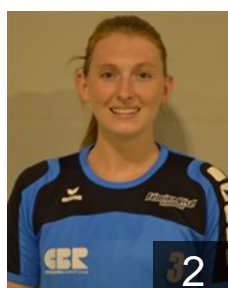

 BEL

Dubuc Coraline

Position: Centre Back
Place of birth: LIEGE
Date of birth: 22.11.1994
Height: 156 cm

 FRA

Friry Margot

Position: Goalkeeper
Place of birth: Compiègne
Date of birth: 28.04.1993
Height: 165 cm

 BEL

Hoge Alix

Position: Left Back
Place of birth: Liège
Date of birth: 08.12.1989
Height: 173 cm

 BEL

Jolly Maude

Position: Left Back
Place of birth: Oupeye
Date of birth: 09.10.1990
Height: 170 cm

 BEL

Leonaers Kristien

Position: Right Wing
Place of birth: GENT
Date of birth: 27.05.1994
Height: 173 cm

 BEL

Loureiro Laura

Position: Left Back
Place of birth: Liège
Date of birth: 18.08.1993
Height: 176 cm

 BEL

Martin Laura

Position: Goalkeeper
Place of birth: VISE
Date of birth: 03.08.1993
Height: 175 cm

 BEL

Masrouki Monia

Position: Left Wing
Place of birth: Liege
Date of birth: 06.05.1991
Height: 164 cm

 BEL

Masrouki Sabrina

Position: Centre Back
Place of birth: Liege
Date of birth: 01.03.1989
Height: 172 cm