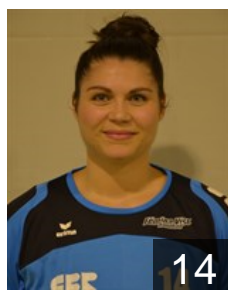

CLUB COMPETITIONS - DELEGATION LIST

Women's European Cup - Challenge Cup 2016/17

 BEL *Femina Vise - Players*

 BEL

Boons Fien

Position: Left Back
Place of birth: Diest
Date of birth: 23.06.1990
Height: 164 cm

 FRA

Bouchard Cecile

Position: Line Player
Place of birth: Epernay
Date of birth: 03.03.1993
Height: 187 cm

 BEL

Brixhe Laurane

Position: Right Back
Place of birth: LIEGE
Date of birth: 05.10.1996
Height: 170 cm

 BEL

Dubuc Coraline

Position: Centre Back
Place of birth: LIEGE
Date of birth: 22.11.1994
Height: 156 cm

 FRA

Friry Margot

Position: Goalkeeper
Place of birth: Compiègne
Date of birth: 28.04.1993
Height: 165 cm