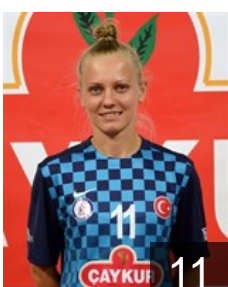

CLUB COMPETITIONS - DELEGATION LIST

Women's European Cup - Challenge Cup 2016/17

TUR Zagnospor - Players

 TUR
Abdioglu Serpil
Position: Goalkeeper
Place of birth: Trabzon
Date of birth: 12.03.1988
Height: 170 cm

 TUR
Aslan Jale
Position: Left Back
Place of birth: ANKARA
Date of birth: 07.05.1986
Height: 175 cm

 TUR
Capar Serpil
Position: Goalkeeper
Place of birth: Of
Date of birth: 07.07.1981
Height: 173 cm

 TUR
Cifci Hande
Position: Goalkeeper
Place of birth: Giresun
Date of birth: 28.02.1997
Height: 185 cm

 SRB
Djokovic Anastazija
Position: Wing
Place of birth: Zrenjanin
Date of birth: 09.05.1989
Height: 171 cm

 MKD
Gjorgjievska Dushica
Position: Centre Back
Place of birth: Struga
Date of birth: 28.12.1987
Height: 177 cm

 CRO
Horvat Lidija
Position: Right Back
Place of birth: Zagreb
Date of birth: 05.05.1982
Height: 184 cm

 SLO
Krajnc Lea
Position: Centre Back
Place of birth: Izola
Date of birth: 01.04.1993
Height: 180 cm