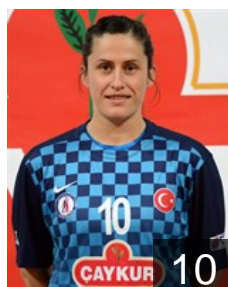

CLUB COMPETITIONS - DELEGATION LIST

Women's European Cup - Challenge Cup 2016/17

TUR Zagnospor - Players

 TUR
Abdioglu Serpil
Position: Goalkeeper
Place of birth: Trabzon
Date of birth: 12.03.1988
Height: 170 cm

 TUR
Aslan Jale
Position: Left Back
Place of birth: ANKARA
Date of birth: 07.05.1986
Height: 175 cm

 TUR
Capar Serpil
Position: Goalkeeper
Place of birth: Of
Date of birth: 07.07.1981
Height: 173 cm

 TUR
Cifci Hande
Position: Goalkeeper
Place of birth: Giresun
Date of birth: 28.02.1997
Height: 185 cm

 SRB
Djokovic Anastazija
Position: Wing
Place of birth: Zrenjanin
Date of birth: 09.05.1989
Height: 171 cm

 MKD
Gjorgjievska Dushica
Position: Centre Back
Place of birth: Struga
Date of birth: 28.12.1987
Height: 177 cm

 CRO
Horvat Lidija
Position: Right Back
Place of birth: Zagreb
Date of birth: 05.05.1982
Height: 184 cm

 SLO
Krajnc Lea
Position: Centre Back
Place of birth: Izola
Date of birth: 01.04.1993
Height: 180 cm