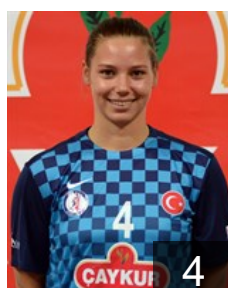

CLUB COMPETITIONS - DELEGATION LIST

Women's European Cup - Challenge Cup 2016/17

TUR Zagnospor - Players

 TUR
Abdioglu Serpil
Position: Goalkeeper
Place of birth: Trabzon
Date of birth: 12.03.1988
Height: 170 cm

 TUR
Aslan Jale
Position: Left Back
Place of birth: ANKARA
Date of birth: 07.05.1986
Height: 175 cm

 TUR
Capar Serpil
Position: Goalkeeper
Place of birth: Of
Date of birth: 07.07.1981
Height: 173 cm

 TUR
Cifci Hande
Position: Goalkeeper
Place of birth: Giresun
Date of birth: 28.02.1997
Height: 185 cm

 SRB
Djokovic Anastazija
Position: Wing
Place of birth: Zrenjanin
Date of birth: 09.05.1989
Height: 171 cm

 MKD
Gjorgjievska Dushica
Position: Centre Back
Place of birth: Struga
Date of birth: 28.12.1987
Height: 177 cm

 CRO
Horvat Lidija
Position: Right Back
Place of birth: Zagreb
Date of birth: 05.05.1982
Height: 184 cm

 SLO
Krajnc Lea
Position: Centre Back
Place of birth: Izola
Date of birth: 01.04.1993
Height: 180 cm