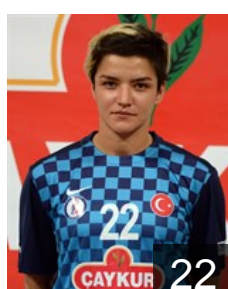

RUS
Tarasova Kristina
Position: Line Player
Place of birth: Astrakhan
Date of birth: 05.10.1991
Height: 174 cm