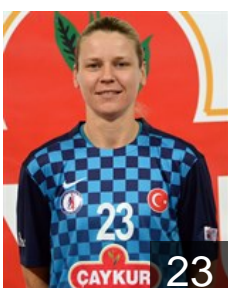

CLUB COMPETITIONS - DELEGATION LIST

Women's European Cup - Challenge Cup 2016/17

TUR Zagnospor - Players

 TUR
Abdioglu Serpil
Position: Goalkeeper
Place of birth: Trabzon
Date of birth: 12.03.1988
Height: 170 cm

 TUR
Aslan Jale
Position: Left Back
Place of birth: ANKARA
Date of birth: 07.05.1986
Height: 175 cm

 TUR
Capar Serpil
Position: Goalkeeper
Place of birth: Of
Date of birth: 07.07.1981
Height: 173 cm

 TUR
Cifci Hande
Position: Goalkeeper
Place of birth: Giresun
Date of birth: 28.02.1997
Height: 185 cm

 SRB
Djokovic Anastazija
Position: Wing
Place of birth: Zrenjanin
Date of birth: 09.05.1989
Height: 171 cm

 MKD
Gjorgjievska Dushica
Position: Centre Back
Place of birth: Struga
Date of birth: 28.12.1987
Height: 177 cm

 CRO
Horvat Lidija
Position: Right Back
Place of birth: Zagreb
Date of birth: 05.05.1982
Height: 184 cm

 SLO
Krajnc Lea
Position: Centre Back
Place of birth: Izola
Date of birth: 01.04.1993
Height: 180 cm