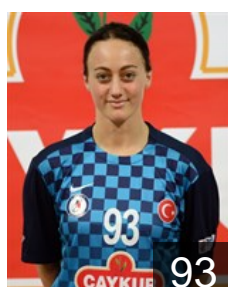

TUR
Özyilmaz Kübra
Position: Left Wing
Place of birth: Arhavi
Date of birth: 28.07.1993
Height: 175 cm