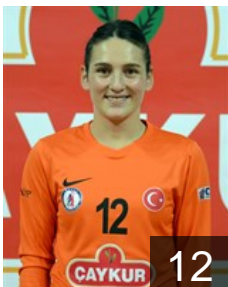

CLUB COMPETITIONS - DELEGATION LIST

Women's European Cup - Challenge Cup 2016/17

TUR Zagnospor - Players

 TUR
Abdioglu Serpil
Position: Goalkeeper
Place of birth: Trabzon
Date of birth: 12.03.1988
Height: 170 cm

 TUR
Aslan Jale
Position: Left Back
Place of birth: ANKARA
Date of birth: 07.05.1986
Height: 175 cm

 TUR
Capar Serpil
Position: Goalkeeper
Place of birth: Of
Date of birth: 07.07.1981
Height: 173 cm

 TUR
Cifci Hande
Position: Goalkeeper
Place of birth: Giresun
Date of birth: 28.02.1997
Height: 185 cm

 SRB
Djokovic Anastazija
Position: Wing
Place of birth: Zrenjanin
Date of birth: 09.05.1989
Height: 171 cm

 MKD
Gjorgjievska Dushica
Position: Centre Back
Place of birth: Struga
Date of birth: 28.12.1987
Height: 177 cm

 CRO
Horvat Lidija
Position: Right Back
Place of birth: Zagreb
Date of birth: 05.05.1982
Height: 184 cm

 SLO
Krajnc Lea
Position: Centre Back
Place of birth: Izola
Date of birth: 01.04.1993
Height: 180 cm