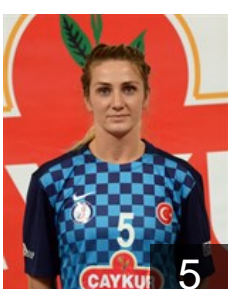

 SRB
Djokovic Anastazija
Position: Wing
Place of birth: Zrenjanin
Date of birth: 09.05.1989
Height: 171 cm

 MKD
Gjorgjievska Dushica
Position: Centre Back
Place of birth: Struga
Date of birth: 28.12.1987
Height: 177 cm

 CRO
Horvat Lidija
Position: Right Back
Place of birth: Zagreb
Date of birth: 05.05.1982
Height: 184 cm

 SLO
Krajnc Lea
Position: Centre Back
Place of birth: Izola
Date of birth: 01.04.1993
Height: 180 cm

 UKR
Kyriushyna Tetiana
Position: Right Wing
Place of birth: Herson
Date of birth: 11.04.1989
Height: 170 cm

 TUR
Özyilmaz Kübra
Position: Left Wing
Place of birth: Arhavi
Date of birth: 28.07.1993
Height: 175 cm