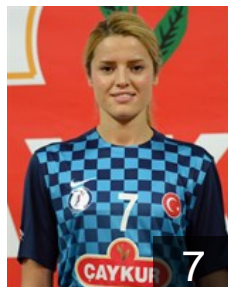

CLUB COMPETITIONS - DELEGATION LIST

Women's European Cup - Challenge Cup 2016/17

TUR Zagnospor - Players

 TUR
Abdioglu Serpil
Position: Goalkeeper
Place of birth: Trabzon
Date of birth: 12.03.1988
Height: 170 cm

 TUR
Aslan Jale
Position: Left Back
Place of birth: ANKARA
Date of birth: 07.05.1986
Height: 175 cm

 TUR
Capar Serpil
Position: Goalkeeper
Place of birth: Of
Date of birth: 07.07.1981
Height: 173 cm

 TUR
Cifci Hande
Position: Goalkeeper
Place of birth: Giresun
Date of birth: 28.02.1997
Height: 185 cm

 SRB
Djokovic Anastazija
Position: Wing
Place of birth: Zrenjanin
Date of birth: 09.05.1989
Height: 171 cm

 MKD
Gjorgjievska Dushica
Position: Centre Back
Place of birth: Struga
Date of birth: 28.12.1987
Height: 177 cm