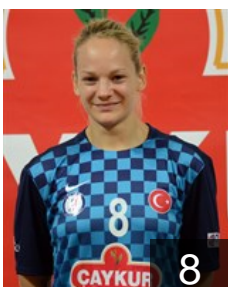

CLUB COMPETITIONS - DELEGATION LIST

Women's European Cup - Challenge Cup 2016/17

TUR Zagnospor - Players

 TUR
Abdioglu Serpil
Position: Goalkeeper
Place of birth: Trabzon
Date of birth: 12.03.1988
Height: 170 cm

 TUR
Aslan Jale
Position: Left Back
Place of birth: ANKARA
Date of birth: 07.05.1986
Height: 175 cm

 TUR
Capar Serpil
Position: Goalkeeper
Place of birth: Of
Date of birth: 07.07.1981
Height: 173 cm

 TUR
Cifci Hande
Position: Goalkeeper
Place of birth: Giresun
Date of birth: 28.02.1997
Height: 185 cm

 SRB
Djokovic Anastazija
Position: Wing
Place of birth: Zrenjanin
Date of birth: 09.05.1989
Height: 171 cm

 MKD
Gjorgjievska Dushica
Position: Centre Back
Place of birth: Struga
Date of birth: 28.12.1987
Height: 177 cm