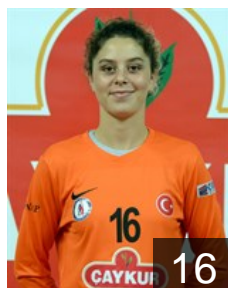

CLUB COMPETITIONS - DELEGATION LIST

Women's European Cup - Challenge Cup 2016/17

TUR Zagnospor - Players

 TUR
Abdioglu Serpil
Position: Goalkeeper
Place of birth: Trabzon
Date of birth: 12.03.1988
Height: 170 cm

 TUR
Aslan Jale
Position: Left Back
Place of birth: ANKARA
Date of birth: 07.05.1986
Height: 175 cm

 TUR
Capar Serpil
Position: Goalkeeper
Place of birth: Of
Date of birth: 07.07.1981
Height: 173 cm

 TUR
Cifci Hande
Position: Goalkeeper
Place of birth: Giresun
Date of birth: 28.02.1997
Height: 185 cm

 SRB
Djokovic Anastazija
Position: Wing
Place of birth: Zrenjanin
Date of birth: 09.05.1989
Height: 171 cm

 MKD
Gjorgjievska Dushica
Position: Centre Back
Place of birth: Struga
Date of birth: 28.12.1987
Height: 177 cm

 CRO
Horvat Lidija
Position: Right Back
Place of birth: Zagreb
Date of birth: 05.05.1982
Height: 184 cm

 SLO
Krajnc Lea
Position: Centre Back
Place of birth: Izola
Date of birth: 01.04.1993
Height: 180 cm