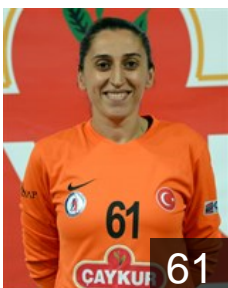

CLUB COMPETITIONS - DELEGATION LIST

Women's European Cup - Challenge Cup 2016/17

TUR Zagnospor - Players

 TUR
Abdioglu Serpil
Position: Goalkeeper
Place of birth: Trabzon
Date of birth: 12.03.1988
Height: 170 cm

 TUR
Aslan Jale
Position: Left Back
Place of birth: ANKARA
Date of birth: 07.05.1986
Height: 175 cm

 TUR
Capar Serpil
Position: Goalkeeper
Place of birth: Of
Date of birth: 07.07.1981
Height: 173 cm

 TUR
Cifci Hande
Position: Goalkeeper
Place of birth: Giresun
Date of birth: 28.02.1997
Height: 185 cm

 SRB
Djokovic Anastazija
Position: Wing
Place of birth: Zrenjanin
Date of birth: 09.05.1989
Height: 171 cm

 MKD
Gjorgjievska Dushica
Position: Centre Back
Place of birth: Struga
Date of birth: 28.12.1987
Height: 177 cm

 CRO
Horvat Lidija
Position: Right Back
Place of birth: Zagreb
Date of birth: 05.05.1982
Height: 184 cm

 SLO
Krajnc Lea
Position: Centre Back
Place of birth: Izola
Date of birth: 01.04.1993
Height: 180 cm