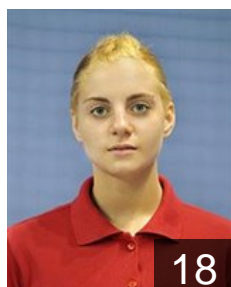

 GEO

Morchadze Lela

Position:
Place of birth: Tbilisi
Date of birth: 10.07.1998
Height: -

 GEO

Vardishvili Ana

Position: Goalkeeper
Place of birth: Tbilisi
Date of birth: 18.08.1999
Height: -

 GEO

Venetski Ketevan