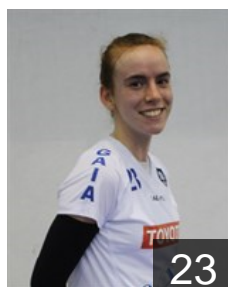

POR
Resende Patricia
Position: Left Back
Place of birth: Porto
Date of birth: 02.08.1997
Height: 177 cm