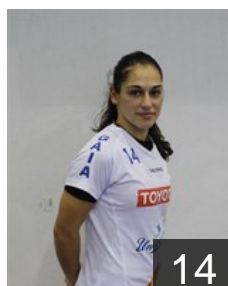

POR
Soares Helena
Position: Wing
Place of birth: Penafiel
Date of birth: 20.09.1987
Height: 160 cm