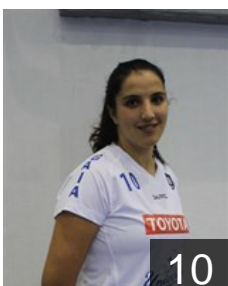

POR
Silva Vanessa
Position: Right Back
Place of birth: Vila Nova de Gaia
Date of birth: 01.05.1989
Height: 179 cm