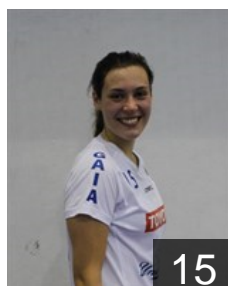

 **POR**
Costa Melissa
Position: Left Back
Place of birth: V.N. Gaia
Date of birth: 20.07.1992
Height: 172 cm

 **POR**
Costa Sara
Position: Right Back
Place of birth: Vila Nova de Gaia
Date of birth: 16.01.1997
Height: 166 cm

 **POR**
Da Silva Lima Patricia
Position: Centre Back
Place of birth: Porto
Date of birth: 03.02.1995
Height: 177 cm

 **POR**
Duarte Maria
Position: Centre Back
Place of birth: Aveiro
Date of birth: 22.03.1998
Height: -

 **POR**
Ferreira Ana Catarina
Position: Goalkeeper
Place of birth: Porto
Date of birth: 26.08.1999
Height: -

 **POR**
Ferreira Jessica
Position: Goalkeeper
Place of birth: Funchal
Date of birth: 11.10.1996
Height: 180 cm

 **POR**
Gante Ana
Position: Right Back
Place of birth: Marrazes
Date of birth: 21.01.1995
Height: 168 cm

 **POR**
Jesus Sofia
Position: Wing
Place of birth: Vila Nova de Gaia
Date of birth: 09.03.1999
Height: -