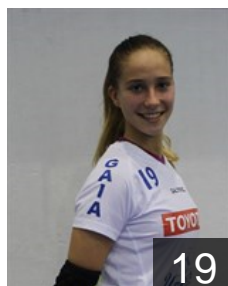

CLUB COMPETITIONS - DELEGATION LIST

Women's European Cup - Challenge Cup 2016/17

 **POR** Colégio Gaia/Colgaia-Toyota - Players

 **POR**
Cerqueira Bruna
Position: Goalkeeper
Place of birth: Porto
Date of birth: 27.05.1999
Height: 169 cm

 **POR**
Costa Melissa
Position: Left Back
Place of birth: V.N. Gaia
Date of birth: 20.07.1992
Height: 172 cm

 **POR**
Costa Sara
Position: Right Back
Place of birth: Vila Nova de Gaia
Date of birth: 16.01.1997
Height: 166 cm

 **POR**
Da Silva Lima Patricia
Position: Centre Back
Place of birth: Porto
Date of birth: 03.02.1995
Height: 177 cm

 **POR**
Duarte Maria
Position: Centre Back
Place of birth: Aveiro
Date of birth: 22.03.1998
Height: -