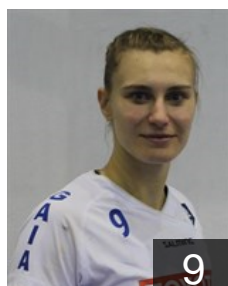

 POR
Monteiro Carolina
Position: Left Wing
Place of birth: Aveiro
Date of birth: 08.10.1998
Height: -

 POR
Nolasco Rosa
Position: Right Back
Place of birth: Aveiro
Date of birth: 12.12.1993
Height: 167 cm

 POR
Pereira Daniela
Position: Goalkeeper
Place of birth: Porto
Date of birth: 03.01.1999
Height: 165 cm

 POR
Pinho Nair
Position: Right Back
Place of birth: V. N. Gaia
Date of birth: 28.03.1994
Height: 160 cm

 POR
Pinto Joana
Position: Left Back
Place of birth: Vila Nova de Gaia
Date of birth: 23.07.1998
Height: 172 cm

 POR
Resende Patricia
Position: Left Back
Place of birth: Porto
Date of birth: 02.08.1997
Height: 177 cm

 POR
Rocha Maria
Position: Goalkeeper
Place of birth: Porto
Date of birth: 28.04.1999
Height: 163 cm

 POR
Rodrigues Sabino Bebiana
Position: Wing
Place of birth: Porto
Date of birth: 15.11.1986
Height: 174 cm