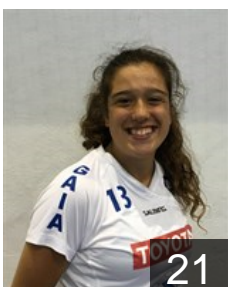

CLUB COMPETITIONS - DELEGATION LIST

Women's European Cup - Challenge Cup 2016/17

 **POR** Colégio Gaia/Colgaia-Toyota - Players

 **POR**
Cerqueira Bruna
Position: Goalkeeper
Place of birth: Porto
Date of birth: 27.05.1999
Height: 169 cm

 **POR**
Costa Melissa
Position: Left Back
Place of birth: V.N. Gaia
Date of birth: 20.07.1992
Height: 172 cm

 **POR**
Costa Sara
Position: Right Back
Place of birth: Vila Nova de Gaia
Date of birth: 16.01.1997
Height: 166 cm

 **POR**
Da Silva Lima Patricia
Position: Centre Back
Place of birth: Porto
Date of birth: 03.02.1995
Height: 177 cm

 **POR**
Duarte Maria
Position: Centre Back
Place of birth: Aveiro
Date of birth: 22.03.1998
Height: -