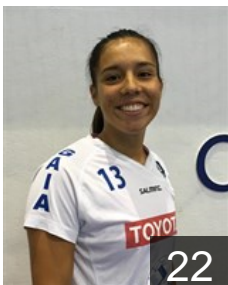

 **POR**
Gante Ana
Position: Right Back
Place of birth: Marrazes
Date of birth: 21.01.1995
Height: 168 cm

 **POR**
Jesus Sofia
Position: Wing
Place of birth: Vila Nova de Gaia
Date of birth: 09.03.1999
Height: -

 **ANG**
Joao Slavia
Position: Wing
Place of birth: Luanda
Date of birth: 07.10.1992
Height: 172 cm

 **POR**
Loureiro Carolina
Position: Left Back
Place of birth: Vila Nova de Gaia
Date of birth: 02.05.1998
Height: -

 **POR**
Mendes Catarina
Position: Right Wing
Place of birth: Vila Nova de Gaia
Date of birth: 26.07.1997
Height: 157 cm

CLUB COMPETITIONS - DELEGATION LIST

Women's European Cup - Challenge Cup 2016/17

 POR Colégio Gaia/Colgaia-Toyota - Players

 POR
Pereira Daniela
Position: Goalkeeper
Place of birth: Porto
Date of birth: 03.01.1999
Height: 165 cm

 POR
Pinho Nair
Position: Right Back
Place of birth: V. N. Gaia
Date of birth: 28.03.1994
Height: 160 cm