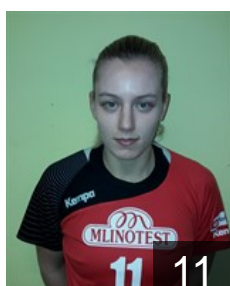

## Crnigoj Nina

Position: Right Wing  
Place of birth: Sempeter pri  
Date of birth: 04.01.1998  
Height: 164 cm

 SLO

## Fegic Nusa

Position: Left Wing  
Place of birth: Postojna  
Date of birth: 29.12.1998  
Height: 166 cm

 SLO

## Ferfolja Spela

Position: Right Back  
Place of birth: Sempeter pri  
Date of birth: 12.06.1995  
Height: 172 cm

 SLO

## Groff Eli

Position: Right Wing  
Place of birth: Sempeter pri  
Date of birth: 15.06.2001  
Height: 175 cm

 SLO