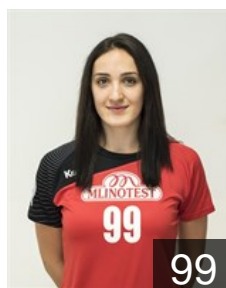

# CLUB COMPETITIONS - DELEGATION LIST

Women's European Cup - Challenge Cup 2016/17

 SLO ZRK Mlinotest Ajdovscina - Players

 SRB  
**Nedeljkovic Hristina**  
Position: Left Back  
Place of birth: Nis  
Date of birth: 23.02.1995  
Height: 178 cm