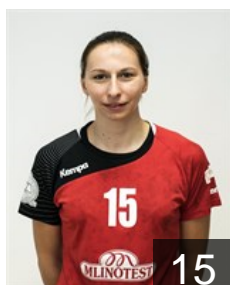

## Batagelj Zala

Position: Left Back  
Place of birth: postojna  
Date of birth: 27.09.1998  
Height: 178 cm

 SLO

## Bratina Anja

Position: Goalkeeper  
Place of birth: Postojna  
Date of birth: 10.02.1996  
Height: 172 cm

 SLO

## Breclj Stasa

Position: Right Back  
Place of birth: Postojna  
Date of birth: 29.03.1996  
Height: 172 cm

 SLO

## Bytyqi Mirjeta

Position: Right Wing  
Place of birth: Izola  
Date of birth: 10.08.1997  
Height: 176 cm

 SLO