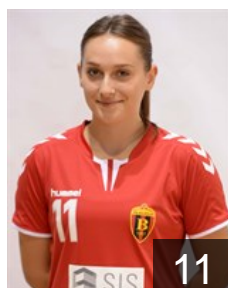

CLUB COMPETITIONS - DELEGATION LIST

Women's European Cup - Challenge Cup 2016/17

 MKD HC Vardar SCJS - Players

 MKD

Belmezova Ljupka

Position: Goalkeeper
Place of birth: STRUMICA
Date of birth: 21.08.1995
Height: 176 cm

 MKD

Bojadjiska Nikolina

Position: Line Player
Place of birth: Skopje
Date of birth: 01.12.1996
Height: 170 cm

 MKD

Bozinovska Iva

Position: Left Back
Place of birth: Skopje
Date of birth: 21.01.1999
Height: -

 MKD

Georgievksa Monika

Position: Right Back
Place of birth: Skopje
Date of birth: 25.05.1999
Height: -

 MKD

Gichevska Leonida

Position: Left Back
Place of birth: Sveti Nikole
Date of birth: 20.06.1998
Height: -

 MKD

Gjeorgievska Klaudija

Position: Right Back
Place of birth: Skopje
Date of birth: 11.09.1996
Height: 179 cm

 MKD

Keramichieva Teodora

Position: Left Back
Place of birth: Skopje
Date of birth: 14.01.1996
Height: 176 cm