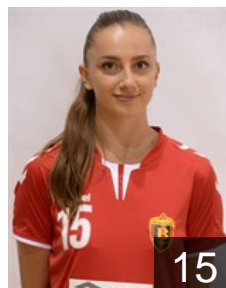

Position: Right Wing
Place of birth: Bitola
Date of birth: 29.05.1996
Height: -

 MKD

Petkovska Dragana

Position: Goalkeeper
Place of birth: Skopje
Date of birth: 12.06.1996
Height: -

 MKD

Prlenda Marija

Position: Left Wing
Place of birth: Skopje
Date of birth: 21.10.1994
Height: 170 cm

 MKD

Stanikevska Ana

Position: Right Wing
Place of birth: Skopje
Date of birth: 22.12.1999
Height: -

 MKD

Stojanovska Simona

Position: Centre Back
Place of birth: Skopje
Date of birth: 20.03.1997
Height: -

 MKD

Todorovska Angela

Position: Left Back
Place of birth: Skopje
Date of birth: 05.06.1996
Height: -

 MKD

Trpkovska Maja

Position: Centre Back
Place of birth: Skopje
Date of birth: 27.05.1992
Height: 174 cm