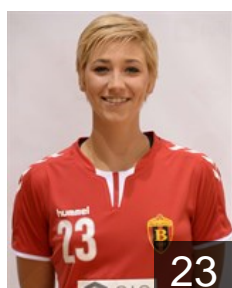

 MKD

Bojadjiska Nikolina

Position: Line Player
Place of birth: Skopje
Date of birth: 01.12.1996
Height: 170 cm

 MKD

Bozinovska Iva

Position: Left Back
Place of birth: Skopje
Date of birth: 21.01.1999
Height: -

 MKD

Georgievksa Monika

Position: Right Back
Place of birth: Skopje
Date of birth: 25.05.1999
Height: -

 MKD

Gichevska Leonida

Position: Left Back
Place of birth: Sveti Nikole
Date of birth: 20.06.1998
Height: -

 MKD

Gjeorgievska Klaudija

Position: Right Back
Place of birth: Skopje
Date of birth: 11.09.1996
Height: 179 cm

 MKD

Keramichieva Teodora

Position: Left Back
Place of birth: Skopje
Date of birth: 14.01.1996
Height: 176 cm

 MKD

Ladeva Nina

Position: Goalkeeper
Place of birth: Skopje
Date of birth: 04.12.1998
Height: 171 cm

 MKD

Micevska Jovana

Position: Goalkeeper
Place of birth: Skopje
Date of birth: 26.07.2000
Height: -

 MKD