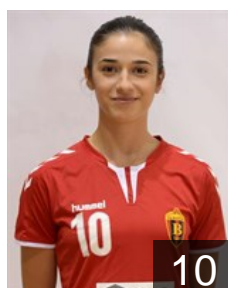

 MKD

Gjeorgievska Klaudija

Position: Right Back
Place of birth: Skopje
Date of birth: 11.09.1996
Height: 179 cm

 MKD

Keramichieva Teodora

Position: Left Back
Place of birth: Skopje
Date of birth: 14.01.1996
Height: 176 cm

 MKD

Ladeva Nina

Position: Goalkeeper
Place of birth: Skopje
Date of birth: 04.12.1998
Height: 171 cm

 MKD

Micevska Jovana

Position: Goalkeeper
Place of birth: Skopje
Date of birth: 26.07.2000
Height: -

 MKD

Mitova Sara

Position: Left Wing
Place of birth: Skopje
Date of birth: 05.10.1996
Height: -

 MKD

Nikolovska Anastasija

Position: Left Wing
Place of birth: Skopje
Date of birth: 12.08.1998
Height: -

 MKD

Nikolovska Sara