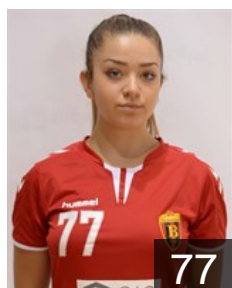

 MKD

Georgievksa Monika

Position: Right Back
Place of birth: Skopje
Date of birth: 25.05.1999
Height: -

 MKD

Gichevska Leonida

Position: Left Back
Place of birth: Sveti Nikole
Date of birth: 20.06.1998
Height: -

 MKD

Gjeorgievska Klaudija

Position: Right Back
Place of birth: Skopje
Date of birth: 11.09.1996
Height: 179 cm

 MKD

Keramichieva Teodora

Position: Left Back
Place of birth: Skopje
Date of birth: 14.01.1996
Height: 176 cm

 MKD

Ladeva Nina

Position: Goalkeeper
Place of birth: Skopje
Date of birth: 04.12.1998
Height: 171 cm

 MKD

Micevska Jovana

Position: Goalkeeper
Place of birth: Skopje
Date of birth: 26.07.2000
Height: -

 MKD

Mitova Sara

Position: Left Wing
Place of birth: Skopje
Date of birth: 05.10.1996
Height: -

 MKD

Nikolovska Anastasija

Position: Left Wing
Place of birth: Skopje
Date of birth: 12.08.1998
Height: -

 MKD

Nikolovska Sara