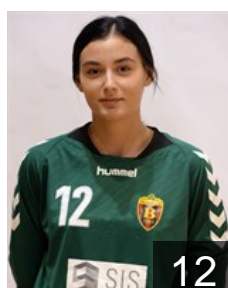

 MKD

Bojadjiska Nikolina

Position: Line Player
Place of birth: Skopje
Date of birth: 01.12.1996
Height: 170 cm

 MKD

Bozinovska Iva

Position: Left Back
Place of birth: Skopje
Date of birth: 21.01.1999
Height: -

 MKD

Georgievksa Monika

Position: Right Back
Place of birth: Skopje
Date of birth: 25.05.1999
Height: -

 MKD

Gichevska Leonida

Position: Left Back
Place of birth: Sveti Nikole
Date of birth: 20.06.1998
Height: -

 MKD

Gjeorgievska Klaudija

Position: Right Back
Place of birth: Skopje
Date of birth: 11.09.1996
Height: 179 cm

 MKD

Keramichieva Teodora

Position: Left Back
Place of birth: Skopje
Date of birth: 14.01.1996
Height: 176 cm

 MKD

Ladeva Nina

Position: Goalkeeper
Place of birth: Skopje
Date of birth: 04.12.1998
Height: 171 cm

 MKD

Micevska Jovana

Position: Goalkeeper
Place of birth: Skopje
Date of birth: 26.07.2000
Height: -

 MKD