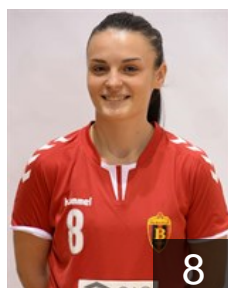

 MKD

Gjeorgievska Klaudija

Position: Right Back
Place of birth: Skopje
Date of birth: 11.09.1996
Height: 179 cm

 MKD

Keramichieva Teodora

Position: Left Back
Place of birth: Skopje
Date of birth: 14.01.1996
Height: 176 cm

 MKD

Ladeva Nina

Position: Goalkeeper
Place of birth: Skopje
Date of birth: 04.12.1998
Height: 171 cm

 MKD

Micevska Jovana

Position: Goalkeeper
Place of birth: Skopje
Date of birth: 26.07.2000
Height: -

 MKD

Mitova Sara

Position: Left Wing
Place of birth: Skopje
Date of birth: 05.10.1996
Height: -

 MKD

Nikolovska Anastasija

Position: Left Wing
Place of birth: Skopje
Date of birth: 12.08.1998
Height: -

 MKD

Nikolovska Sara

Position: Centre Back
Place of birth: Skopje
Date of birth: 24.01.1996
Height: 175 cm

CLUB COMPETITIONS - DELEGATION LIST

Women's European Cup - Challenge Cup 2016/17

 MKD HC Vardar SCJS - Players

 MKD

Nolevska Natasha