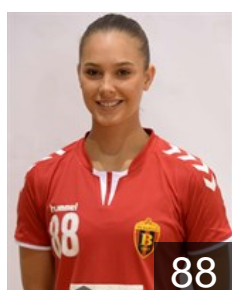

CLUB COMPETITIONS - DELEGATION LIST

Women's European Cup - Challenge Cup 2016/17

 MKD HC Vardar SCJS - Players

 MKD

Belmezova Ljupka

Position: Goalkeeper
Place of birth: STRUMICA
Date of birth: 21.08.1995
Height: 176 cm

 MKD

Bojadjiska Nikolina

Position: Line Player
Place of birth: Skopje
Date of birth: 01.12.1996
Height: 170 cm

 MKD

Bozinovska Iva

Position: Left Back
Place of birth: Skopje
Date of birth: 21.01.1999
Height: -

 MKD

Georgievksa Monika

Position: Right Back
Place of birth: Skopje
Date of birth: 25.05.1999
Height: -

 MKD

Gichevska Leonida

Position: Left Back
Place of birth: Sveti Nikole
Date of birth: 20.06.1998
Height: -

 MKD

Gjeorgievska Klaudija

Position: Right Back
Place of birth: Skopje
Date of birth: 11.09.1996
Height: 179 cm

 MKD

Keramichieva Teodora

Position: Left Back
Place of birth: Skopje
Date of birth: 14.01.1996
Height: 176 cm