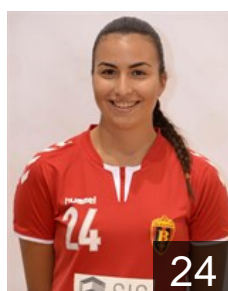

CLUB COMPETITIONS - DELEGATION LIST

Women's European Cup - Challenge Cup 2016/17

 MKD HC Vardar SCJS - Players

 MKD

Belmezova Ljupka

Position: Goalkeeper
Place of birth: STRUMICA
Date of birth: 21.08.1995
Height: 176 cm

 MKD

Bojadjiska Nikolina

Position: Line Player
Place of birth: Skopje
Date of birth: 01.12.1996
Height: 170 cm

 MKD

Bozinovska Iva

Position: Left Back
Place of birth: Skopje
Date of birth: 21.01.1999
Height: -

 MKD

Georgievksa Monika

Position: Right Back
Place of birth: Skopje
Date of birth: 25.05.1999
Height: -

 MKD

Gichevska Leonida

Position: Left Back
Place of birth: Sveti Nikole
Date of birth: 20.06.1998
Height: -

 MKD

Gjeorgievska Klaudija

Position: Right Back
Place of birth: Skopje
Date of birth: 11.09.1996
Height: 179 cm

 MKD

Keramichieva Teodora

Position: Left Back
Place of birth: Skopje
Date of birth: 14.01.1996
Height: 176 cm