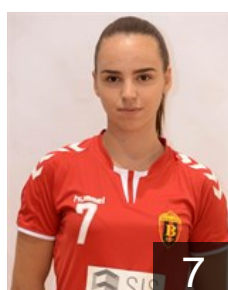

 MKD

Bojadjiska Nikolina

Position: Line Player
Place of birth: Skopje
Date of birth: 01.12.1996
Height: 170 cm

 MKD

Bozinovska Iva

Position: Left Back
Place of birth: Skopje
Date of birth: 21.01.1999
Height: -

 MKD

Georgievksa Monika

Position: Right Back
Place of birth: Skopje
Date of birth: 25.05.1999
Height: -

 MKD

Gichevska Leonida

Position: Left Back
Place of birth: Sveti Nikole
Date of birth: 20.06.1998
Height: -

 MKD

Gjeorgievska Klaudija

Position: Right Back
Place of birth: Skopje
Date of birth: 11.09.1996
Height: 179 cm

 MKD

Keramichieva Teodora

Position: Left Back
Place of birth: Skopje
Date of birth: 14.01.1996
Height: 176 cm

 MKD

Ladeva Nina

Position: Goalkeeper
Place of birth: Skopje
Date of birth: 04.12.1998
Height: 171 cm

 MKD

Micevska Jovana

Position: Goalkeeper
Place of birth: Skopje
Date of birth: 26.07.2000
Height: -

 MKD