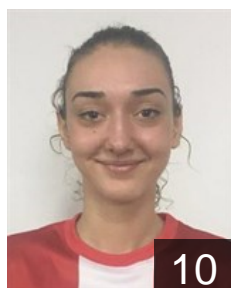

 **ESP**
Fervenza Xeila
Position: Left Back
Place of birth:
Date of birth: 16.10.1993
Height: 165 cm

 **ESP**
Hernandez Ruz Ines
Position: Right Back
Place of birth: ALMERIA
Date of birth: 30.08.1986
Height: 172 cm

 **BLR**
Kurchankova Alesia
Position: Right Wing
Place of birth: BELARUS
Date of birth: 04.07.1980
Height: 167 cm

 **ESP**
Lorenzo Raquel
Position: Goalkeeper
Place of birth: A Guarda
Date of birth: 27.10.1993
Height: 170 cm

 **ARG**
Mendoza Luciana
Position: Right Wing
Place of birth: Buenos Aires
Date of birth: 14.03.1990
Height: 171 cm

CLUB COMPETITIONS - DELEGATION LIST

Women's European Cup - Challenge Cup 2016/17

 **ESP** Club Balonmán Atlético Guardes - Players

 **ROU**

Onicas Anca Elena

Position: Right Back
Place of birth: Hunedoara
Date of birth: 21.05.1996
Height: 187 cm

 **ESP**

Pombal Martinez Marta

Position: Left Wing
Place of birth: Oia
Date of birth: 18.03.1999
Height: 169 cm