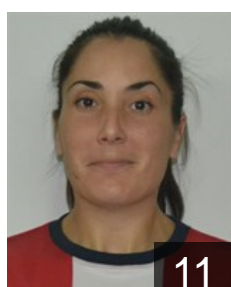

 **ESP**
Carratu Santoro Marisol
Position: Goalkeeper
Place of birth:
Date of birth: 15.07.1986
Height: 175 cm

 **ESP**
Carrera Fernandez Estela
Position: Goalkeeper
Place of birth: Elda
Date of birth: 08.10.1991
Height: -

 **POR**
Cerqueira Rodrigues A.
Position: Left Back
Place of birth: CAMINHA
Date of birth: 08.10.1990
Height: 165 cm

 **ESP**
Doiro Rodriguez Estela
Position: Right Back
Place of birth: LA GUARDIA
Date of birth: 28.12.1990
Height: 162 cm

 **ESP**
Espiñeira Sanchez Anthia
Position: Centre Back
Place of birth: VIGO
Date of birth: 27.11.1996
Height: 164 cm

 **ESP**
Fernandez Vicente Maura
Position: Goalkeeper
Place of birth: Tomiño
Date of birth: 23.07.1999
Height: 162 cm

 **ESP**
Fervenza Xeila
Position: Left Back
Place of birth:
Date of birth: 16.10.1993
Height: 165 cm

 **ESP**
Hernandez Ruz Ines
Position: Right Back
Place of birth: ALMERIA
Date of birth: 30.08.1986
Height: 172 cm