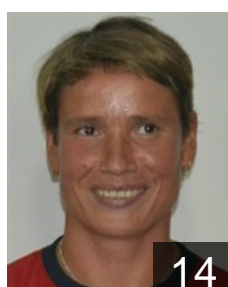

 **ESP**
Espiñeira Sanchez Anthia
Position: Centre Back
Place of birth: VIGO
Date of birth: 27.11.1996
Height: 164 cm

 **ESP**
Fernandez Vicente Maura
Position: Goalkeeper
Place of birth: Tomiño
Date of birth: 23.07.1999
Height: 162 cm

 **ESP**
Fervenza Xeila
Position: Left Back
Place of birth:
Date of birth: 16.10.1993
Height: 165 cm

 **ESP**
Hernandez Ruz Ines
Position: Right Back
Place of birth: ALMERIA
Date of birth: 30.08.1986
Height: 172 cm