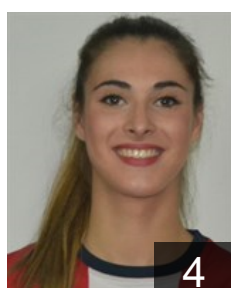

 **ROU**

Onicas Anca Elena

Position: Right Back
Place of birth: Hunedoara
Date of birth: 21.05.1996
Height: 187 cm

 **ESP**

Pombal Martinez Marta

Position: Left Wing
Place of birth: Oia
Date of birth: 18.03.1999
Height: 169 cm

 **ESP**

Rodriguez Hernandez H.

Position: Line Player
Place of birth: Las Palmas
Date of birth: 31.07.1986
Height: 173 cm

 **BRA**

Romero Moraes Gabriela

Position: Centre Back
Place of birth: SAO PAULO
Date of birth: 25.03.1996
Height: 168 cm

 **ESP**

Sempere Herrera Africa

Position: Line Player
Place of birth: Torrellano
Date of birth: 25.09.1992
Height: 168 cm

 **ARG**

Urban Medel Rosario Victoria

Position: Left Back
Place of birth: BUENOS AIRES
Date of birth: 13.03.1997
Height: 164 cm