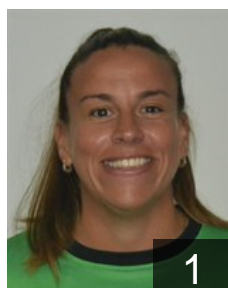

CLUB COMPETITIONS - DELEGATION LIST

Women's European Cup - Challenge Cup 2016/17

 **ESP** Club Balonmán Atlético Guardes - Players

 **ESP**
Alvarez Garcia Rosa Elena
Position: Left Wing
Place of birth: Arrefice
Date of birth: 30.09.1980
Height: 165 cm

 **ESP**
Carratu Santoro Marisol
Position: Goalkeeper
Place of birth:
Date of birth: 15.07.1986
Height: 175 cm

 **ESP**
Carrera Fernandez Estela
Position: Goalkeeper
Place of birth: Elda
Date of birth: 08.10.1991
Height: -