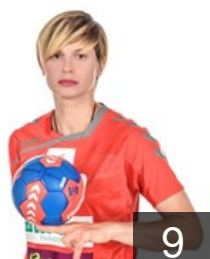

 POL

Klarkowska Alicja

Position: Goalkeeper
Place of birth: Elblag
Date of birth: 11.08.1997
Height: 172 cm

 POL

Kwecinska Aleksandra

Position: Right Back
Place of birth: Opole
Date of birth: 30.03.1996
Height: 167 cm

 POL

Lisewska Sylwia

Position: Left Back
Place of birth: Suwalki
Date of birth: 31.05.1986
Height: 184 cm

 POL

Muchocka Paulina

Position: Back
Place of birth: Slupsk
Date of birth: 14.04.1984
Height: 173 cm