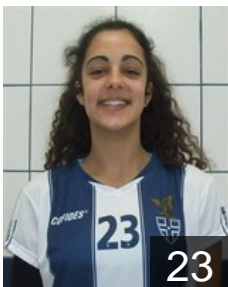

# CLUB COMPETITIONS - DELEGATION LIST

Women's European Cup - Challenge Cup 2016/17

 POR CS Madeira - Players

 POR  
**Abreu Leça Rodrigues M.**  
Position: Left Back  
Place of birth: Funchal  
Date of birth: 26.11.1992  
Height: 171 cm

 POR  
**Andrade Gouveia J.**  
Position: Centre Back  
Place of birth: Funchal  
Date of birth: 04.11.1993  
Height: 162 cm

 POR  
**Côrte Ascensão C.**  
Position: Right Wing  
Place of birth: Funchal  
Date of birth: 22.09.1992  
Height: 168 cm

 POR  
**de Freitas Odete Quintal**  
Position: Right Wing  
Place of birth: Funchal  
Date of birth: 20.04.1982  
Height: 170 cm

 POR  
**Faria Sousa Beatriz Fabiana**  
Position: Right Back  
Place of birth: Funchal  
Date of birth: 27.09.2001  
Height: -