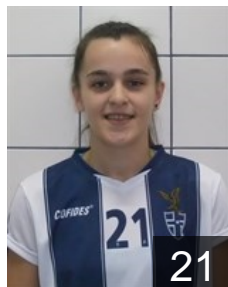

# CLUB COMPETITIONS - DELEGATION LIST

Women's European Cup - Challenge Cup 2016/17

 POR CS Madeira - Players

 POR  
**Abreu Leça Rodrigues M.**  
Position: Left Back  
Place of birth: Funchal  
Date of birth: 26.11.1992  
Height: 171 cm

 POR  
**Andrade Gouveia J.**  
Position: Centre Back  
Place of birth: Funchal  
Date of birth: 04.11.1993  
Height: 162 cm

 POR  
**Côrte Ascensão C.**  
Position: Right Wing  
Place of birth: Funchal  
Date of birth: 22.09.1992  
Height: 168 cm

 POR  
**de Freitas Odete Quintal**  
Position: Right Wing  
Place of birth: Funchal  
Date of birth: 20.04.1982  
Height: 170 cm

 POR  
**Faria Sousa Beatriz Fabiana**  
Position: Right Back  
Place of birth: Funchal  
Date of birth: 27.09.2001  
Height: -