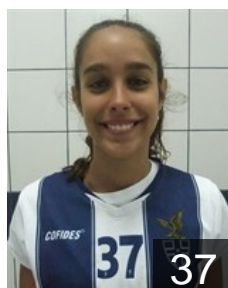

 POR  
**Rodrigues Gonçalves S.**  
Position: Left Wing  
Place of birth: Funchal  
Date of birth: 24.02.1979  
Height: -

# CLUB COMPETITIONS - DELEGATION LIST

Women's European Cup - Challenge Cup 2016/17

 POR CS Madeira - Players

 POR  
**Rodrigues Teixeira M.**  
Position: Goalkeeper  
Place of birth: Funchal  
Date of birth: 27.05.1980  
Height: 163 cm

 POR  
**Rosário Abreu Leonor Sofia**  
Position: Centre Back  
Place of birth: Funchal  
Date of birth: 25.07.1999  
Height: 158 cm

 POR  
**Saldanha Mendonça M.**  
Position: Goalkeeper  
Place of birth: Funchal  
Date of birth: 08.10.1999  
Height: 164 cm