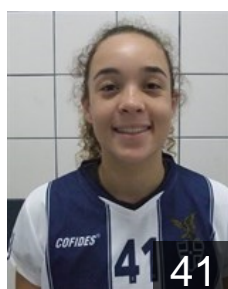

 POR  
**Rodrigues Gonçalves S.**  
Position: Left Wing  
Place of birth: Funchal  
Date of birth: 24.02.1979  
Height: -

# CLUB COMPETITIONS - DELEGATION LIST

Women's European Cup - Challenge Cup 2016/17

 POR CS Madeira - Players

 POR  
**Rodrigues Teixeira M.**  
Position: Goalkeeper  
Place of birth: Funchal  
Date of birth: 27.05.1980  
Height: 163 cm

 POR  
**Rosário Abreu Leonor Sofia**  
Position: Centre Back  
Place of birth: Funchal  
Date of birth: 25.07.1999  
Height: 158 cm

 POR  
**Saldanha Mendonça M.**  
Position: Goalkeeper  
Place of birth: Funchal  
Date of birth: 08.10.1999  
Height: 164 cm