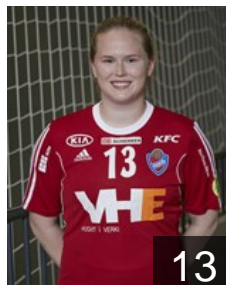

 ISL

Johannsdottir Sigrun

Position: Left Wing
Place of birth: Reykjavik
Date of birth: 23.02.1994
Height: 162 cm

CLUB COMPETITIONS - DELEGATION LIST

Women's European Cup - Challenge Cup 2016/17

 ISL Haukar - Players

 ISL

Jonsdottir Sigridur

Position: Line Player
Place of birth: Reykjavik
Date of birth: 07.05.1997
Height: 171 cm

 ISL

Karlsdottir Maria

Position: Line Player
Place of birth: Reykjavik
Date of birth: 30.07.1991
Height: 174 cm