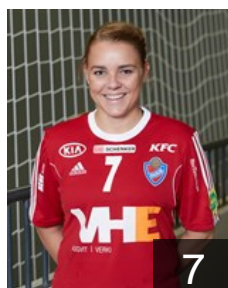

CLUB COMPETITIONS - DELEGATION LIST

Women's European Cup - Challenge Cup 2016/17

 ISL Haukar - Players

 ISL

Arnarsdottir Alexandra Lif

Position: Line Player
Place of birth: Reykjavik
Date of birth: 22.10.2000
Height: 180 cm

 ISL

Baldursdottir Elin Anna

Position: Centre Back
Place of birth: Reykjavik
Date of birth: 16.10.1988
Height: 170 cm

 ISL

Bjarnardottir Gudrun Erla

Position: Centre Back
Place of birth: Reykjavik
Date of birth: 24.12.1991
Height: 165 cm

 POR

Da Silva Pereira Maria Ines

Position: Centre Back
Place of birth: Leiria
Date of birth: 12.05.1991
Height: 171 cm

 ISL

Diönudottir Karen Helga

Position: Centre Back
Place of birth: Reykjavik
Date of birth: 17.04.1992
Height: 175 cm