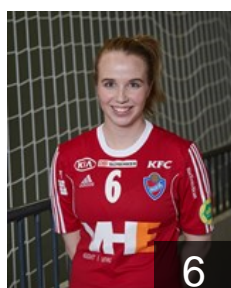

 ISL

Baldursdottir Elin Anna

Position: Centre Back
Place of birth: Reykjavik
Date of birth: 16.10.1988
Height: 170 cm

 ISL

Bjarnardottir Gudrun Erla

Position: Centre Back
Place of birth: Reykjavik
Date of birth: 24.12.1991
Height: 165 cm

 POR

Da Silva Pereira Maria Ines

Position: Centre Back
Place of birth: Leiria
Date of birth: 12.05.1991
Height: 171 cm

 ISL

Diönudottir Karen Helga

Position: Centre Back
Place of birth: Reykjavik
Date of birth: 17.04.1992
Height: 175 cm

 ISL

Einarsdottir Tinna Hunbjörg

Position: Goalkeeper
Place of birth: Reykjavik
Date of birth: 29.12.1993
Height: 169 cm

 ISL

Eiriksdottir Erla

Position: Right Wing
Place of birth: Reykjavik
Date of birth: 29.06.1990
Height: 170 cm