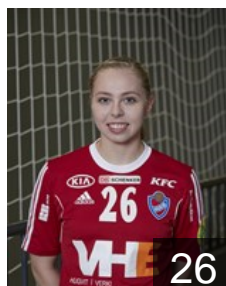

 ISL

Johannsdottir Sigrun

Position: Left Wing
Place of birth: Reykjavik
Date of birth: 23.02.1994
Height: 162 cm

CLUB COMPETITIONS - DELEGATION LIST

Women's European Cup - Challenge Cup 2016/17

 ISL Haukar - Players

 ISL

Jonsdottir Sigridur

Position: Line Player
Place of birth: Reykjavik
Date of birth: 07.05.1997
Height: 171 cm

 ISL

Karlsdottir Maria

Position: Line Player
Place of birth: Reykjavik
Date of birth: 30.07.1991
Height: 174 cm

 ISL

Pekarskyte Ramune

Position: Left Back
Place of birth: Pasvalys
Date of birth: 05.10.1980
Height: 185 cm

 ISL

Petursdottir Vilborg

Position: Centre Back
Place of birth: Reykjavik
Date of birth: 31.08.1996
Height: 169 cm