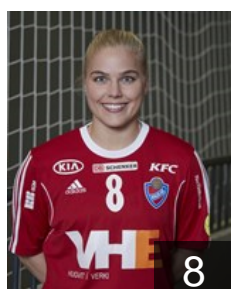

CLUB COMPETITIONS - DELEGATION LIST

Women's European Cup - Challenge Cup 2016/17

 ISL Haukar - Players

 ISL

Arnarsdottir Alexandra Lif

Position: Line Player
Place of birth: Reykjavik
Date of birth: 22.10.2000
Height: 180 cm

 ISL

Baldursdottir Elin Anna

Position: Centre Back
Place of birth: Reykjavik
Date of birth: 16.10.1988
Height: 170 cm

 ISL

Bjarnardottir Gudrun Erla

Position: Centre Back
Place of birth: Reykjavik
Date of birth: 24.12.1991
Height: 165 cm