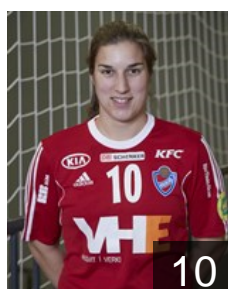

CLUB COMPETITIONS - DELEGATION LIST

Women's European Cup - Challenge Cup 2016/17

 ISL Haukar - Players

 ISL

Arnarsdottir Alexandra Lif

Position: Line Player
Place of birth: Reykjavik
Date of birth: 22.10.2000
Height: 180 cm

 ISL

Baldursdottir Elin Anna

Position: Centre Back
Place of birth: Reykjavik
Date of birth: 16.10.1988
Height: 170 cm

 ISL

Bjarnardottir Gudrun Erla

Position: Centre Back
Place of birth: Reykjavik
Date of birth: 24.12.1991
Height: 165 cm

 POR

Da Silva Pereira Maria Ines

Position: Centre Back
Place of birth: Leiria
Date of birth: 12.05.1991
Height: 171 cm

 ISL

Diönudottir Karen Helga

Position: Centre Back
Place of birth: Reykjavik
Date of birth: 17.04.1992
Height: 175 cm