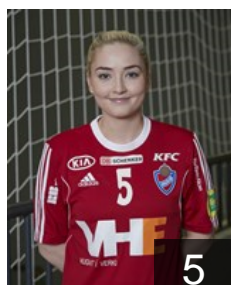

 ISL

Johannsdottir Sigrun

Position: Left Wing
Place of birth: Reykjavik
Date of birth: 23.02.1994
Height: 162 cm

CLUB COMPETITIONS - DELEGATION LIST

Women's European Cup - Challenge Cup 2016/17

 ISL Haukar - Players

 ISL

Jonsdottir Sigridur

Position: Line Player
Place of birth: Reykjavik
Date of birth: 07.05.1997
Height: 171 cm

 ISL

Karlsdottir Maria

Position: Line Player
Place of birth: Reykjavik
Date of birth: 30.07.1991
Height: 174 cm

 ISL

Pekarskyte Ramune

Position: Left Back
Place of birth: Pasvalys
Date of birth: 05.10.1980
Height: 185 cm

 ISL

Petursdottir Vilborg

Position: Centre Back
Place of birth: Reykjavik
Date of birth: 31.08.1996
Height: 169 cm

 ISL

Ragnarsdottir Ragnheidur

Position: Right Wing
Place of birth: Reykjavik
Date of birth: 18.01.1995
Height: 170 cm

 ISL

Sveinsdottir Ragnheidur

Position: Line Player
Place of birth: Reykjavik
Date of birth: 04.02.1994
Height: 171 cm