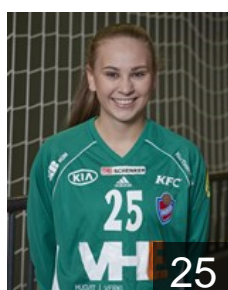

 ISL

Baldursdottir Elin Anna

Position: Centre Back
Place of birth: Reykjavik
Date of birth: 16.10.1988
Height: 170 cm

 ISL

Bjarnardottir Gudrun Erla

Position: Centre Back
Place of birth: Reykjavik
Date of birth: 24.12.1991
Height: 165 cm

 POR

Da Silva Pereira Maria Ines

Position: Centre Back
Place of birth: Leiria
Date of birth: 12.05.1991
Height: 171 cm

 ISL

Diönudottir Karen Helga

Position: Centre Back
Place of birth: Reykjavik
Date of birth: 17.04.1992
Height: 175 cm

 ISL

Einarsdottir Tinna Hunbjörg

Position: Goalkeeper
Place of birth: Reykjavik
Date of birth: 29.12.1993
Height: 169 cm

 ISL

Eiriksdottir Erla

Position: Right Wing
Place of birth: Reykjavik
Date of birth: 29.06.1990
Height: 170 cm