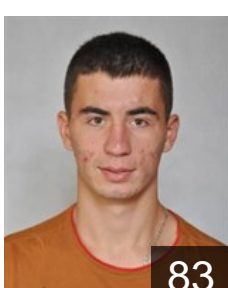

 SRB
Ilic Dragoslav
Position: Back
Place of birth: Uzice
Date of birth: 07.11.2000
Height: 186 cm
Weight: 86 kg

 SRB
Jacimovic Zeljko
Position: Line Player
Place of birth: Priboj
Date of birth: 17.05.1980
Height: 190 cm
Weight: 109 kg

 SRB
Janicijevic Ljubomir
Position: Back
Place of birth: Prokuplje
Date of birth: 27.05.1985
Height: 194 cm
Weight: 94 kg

 SRB
Jestrovic Nikola
Position: Line Player
Place of birth: Beograd
Date of birth: 20.10.1995
Height: 186 cm
Weight: 98 kg

 SRB
Knezevic Milan
Position: Right Wing
Place of birth: Novi Sad
Date of birth: 16.02.1991
Height: -
Weight: -

 SRB
Krsmanovic Mladen
Position: Back
Place of birth: Zajecar
Date of birth: 30.07.1992
Height: 184 cm
Weight: 90 kg

 SRB
Marjanovic Miroslav
Position: Right Wing
Place of birth: Uzice
Date of birth: 19.08.1992
Height: 190 cm
Weight: 88 kg

 SRB
Milenkovic Darko
Position: Back
Place of birth: Vranje
Date of birth: 04.12.1993
Height: 188 cm
Weight: 90 kg