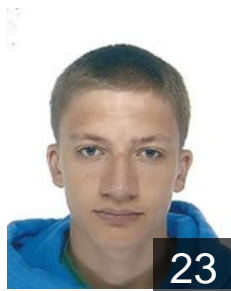

 GRE

Gourgoumis Konstantinos

Position: Goalkeeper
Place of birth: Thessaloniki
Date of birth: 13.09.1983
Height: 188 cm
Weight: 90 kg

6

 BEL

Jurdan Sebastien

Position: Left Back
Place of birth: Liège
Date of birth: 22.02.1990
Height: 198 cm
Weight: 92 kg

11

 BEL

Lupica Jonathan

Position: Goalkeeper
Place of birth: Liège
Date of birth: 12.09.1986
Height: -
Weight: -

61

 BEL

Marchal Louis

Position: Right Back
Place of birth: Liège
Date of birth: 13.04.1998
Height: 182 cm
Weight: 78 kg

23

 BEL

Massat Martin

Position: Centre Back
Place of birth: Verviers
Date of birth: 14.05.1998
Height: 188 cm
Weight: 72 kg

14

 BEL

Mormont Thomas

Position: Line Player
Place of birth: Liège
Date of birth: 10.12.1998
Height: 187 cm
Weight: 87 kg