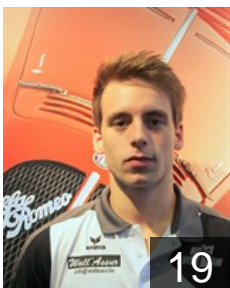

13

 BEL

Brixhe Pierre

Position: Right Back
Place of birth: Uccle
Date of birth: 28.01.1998
Height: 180 cm
Weight: 70 kg

4

 BEL

Chaidron Mehdi

Position: Goalkeeper
Place of birth: Liège
Date of birth: 10.04.1996
Height: 184 cm
Weight: 82 kg

16

 BEL

Cutaia Dominique

Position: Left Wing
Place of birth: Liège
Date of birth: 30.09.1995
Height: 172 cm
Weight: 67 kg

66

 BEL

Danesi Benjamin

Position: Left Back
Place of birth: Seraing
Date of birth: 21.07.1990
Height: 184 cm
Weight: 84 kg

19

 BEL

Danse Nicolas

Position: Right Wing
Place of birth: Liège
Date of birth: 29.07.1989
Height: -
Weight: -

20

 BEL

Dubuc Lucas

Position: Left Wing
Place of birth: Liège
Date of birth: 07.02.1998
Height: 180 cm
Weight: 69 kg

10

 BEL

Eubelen Antoine

Position: Left Wing
Place of birth: Malmedy
Date of birth: 03.03.1996
Height: 179 cm
Weight: 79 kg

29

 SLO

Flajs Matej

Position: Right Back
Place of birth: Celje
Date of birth: 04.04.1989
Height: 190 cm
Weight: 90 kg