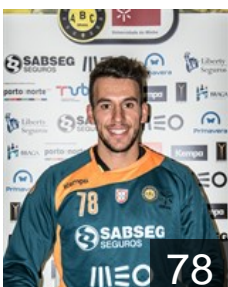

 POR ABC de Braga Lusíadas Saúde - Players

 POR

Pereira Miguel

Position: Right Wing
Place of birth: Braga
Date of birth: 07.02.1990
Height: 185 cm
Weight: 82 kg

 POR

Pesqueira Ricardo

Position: Line Player
Place of birth: PORTO
Date of birth: 27.12.1991
Height: 198 cm
Weight: 102 kg

 POR

Ribeiro Emanuel

Position: Goalkeeper
Place of birth: GUIMARAES
Date of birth: 17.12.1994
Height: 189 cm
Weight: 80 kg

 POR

Rocha Hugo

Position: Left Back
Place of birth: PORTO
Date of birth: 17.12.1982
Height: 201 cm
Weight: 96 kg

 POR

Silva Claudio

Position: Goalkeeper
Place of birth: BRAGA
Date of birth: 06.07.1996
Height: -
Weight: -

Left Club

 POR

Pereira Nuno

Position: Left Back
Place of birth: Aveiro
Date of birth: 22.03.1987
Height: 192 cm
Weight: 91 kg
Left Club on 05.02.2017

 POR

Spinola Pedro

Position: Right Back
Place of birth: Funchal
Date of birth: 20.08.1983
Height: 187 cm
Weight: 88 kg
Left Club on 26.06.2017

CLUB COMPETITIONS - DELEGATION LIST

Men's European Cup - VELUX EHF Champions League 2016/17