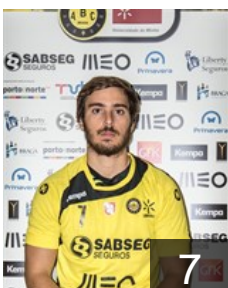

POR
Marques Pedro
Position: Centre Back
Place of birth: AVEIRO
Date of birth: 25.05.1990
Height: -
Weight: -