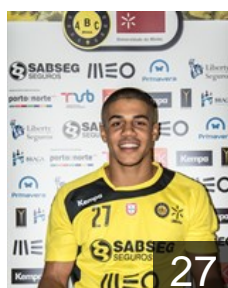

 POR
Andrade Dario
Position: Left Wing
Place of birth: Braga
Date of birth: 15.02.1981
Height: 181 cm
Weight: 82 kg

 POR
Areias Goncalo
Position: Centre Back
Place of birth: BRAGA
Date of birth: 19.04.1997
Height: 180 cm
Weight: 81 kg

 POR
Bandeira Carlos
Position: Right Wing
Place of birth: PENEDONO
Date of birth: 03.02.1998
Height: 182 cm
Weight: 80 kg

 POR
Branquinho Diogo
Position: Left Wing
Place of birth: AVEIRO
Date of birth: 25.07.1994
Height: -
Weight: -

 POR
Costa Jose
Position: Line Player
Place of birth: Braga
Date of birth: 23.03.1984
Height: 193 cm
Weight: 96 kg

 POR
Ferrao Lucas
Position: Centre Back
Place of birth: BRAGA
Date of birth: 15.08.1998
Height: 185 cm
Weight: 86 kg

 POR
Gomes Andre
Position: Left Back
Place of birth: BRAGA
Date of birth: 27.07.1998
Height: -
Weight: -

 POR
Gomes Humberto
Position: Goalkeeper
Place of birth: Braga
Date of birth: 01.01.1978
Height: 193 cm
Weight: 101 kg