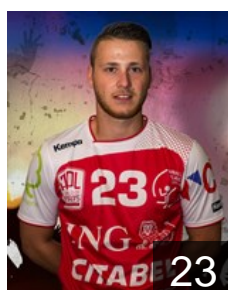

 CRO

Maric Ante

Position: Line Player
Place of birth: SPLIT
Date of birth: 09.09.1991
Height: 194 cm
Weight: 104 kg

 POR

Oliveira Felix Tiago

Position: Left Back
Place of birth: ESCH/ALZETTE
Date of birth: 07.01.1999
Height: 183 cm
Weight: 83 kg

 SLO

Podvrsic Andraz

Position: Line Player
Place of birth: Lublijana
Date of birth: 05.11.1982
Height: 197 cm
Weight: 105 kg

 CRO

Rezic Damir

Position: Left Back
Place of birth: Metcovic
Date of birth: 10.06.1979
Height: 192 cm
Weight: 86 kg

 LUX

Scheid Daniel

Position: Right Wing
Place of birth: Luxembourg
Date of birth: 29.08.1992
Height: 173 cm
Weight: 70 kg

CLUB COMPETITIONS - DELEGATION LIST

Men's European Cup - VELUX EHF Champions League 2016/17