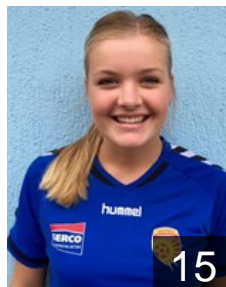

## De Wild Nienke

Position: Right Back  
Place of birth: Diemen  
Date of birth: 28.03.1996  
Height: 189 cm

 NED

## Koppe Silvana

Position: Right Back  
Place of birth: Purmerend  
Date of birth: 29.12.1991  
Height: 176 cm

 NED