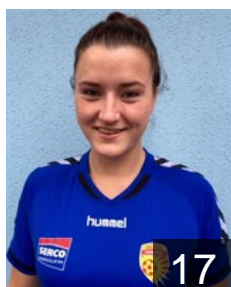

## Huizing Jill

Position: Back  
Place of birth: Assen  
Date of birth: 13.12.1999  
Height: 166 cm

 NED

## Janssen Ellen

Position: Goalkeeper  
Place of birth: Maastricht  
Date of birth: 14.08.1998  
Height: 177 cm

 NED

## Kooij Jill

Position: Line Player  
Place of birth: Oostzaan  
Date of birth: 30.04.1996  
Height: 176 cm

 NED

## Koppe Silvana

Position: Right Back  
Place of birth: Purmerend  
Date of birth: 29.12.1991  
Height: 176 cm

 NED