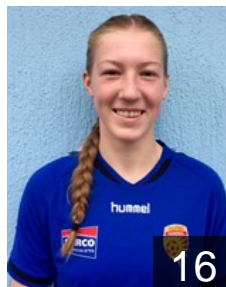

## Steenbakkers Angela

Position: Left Wing  
Place of birth: Venlo  
Date of birth: 03.06.1994  
Height: 169 cm

 NED

## ten Holte Yara

Position: Goalkeeper  
Place of birth: Amsterdam  
Date of birth: 23.11.1999  
Height: 175 cm

 NED