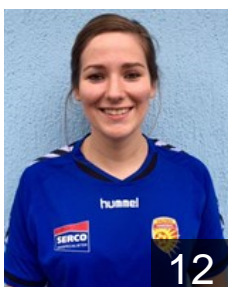

## ten Holte Yara

Position: Goalkeeper  
Place of birth: Amsterdam  
Date of birth: 23.11.1999  
Height: 175 cm

 NED

## Van Buren Tess

Position: Back  
Place of birth: Dordrecht  
Date of birth: 18.02.1996  
Height: 165 cm

 NED

## Van Leeuwen Roos

Position: Back  
Place of birth: Amsterdam  
Date of birth: 23.01.1997  
Height: 183 cm

 NED