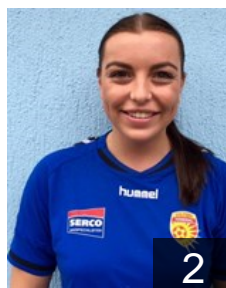

## De Wild Nienke

Position: Right Back  
Place of birth: Diemen  
Date of birth: 28.03.1996  
Height: 189 cm

 NED

## Huizing Jill

Position: Back  
Place of birth: Assen  
Date of birth: 13.12.1999  
Height: 166 cm

 NED

## Janssen Ellen

Position: Goalkeeper  
Place of birth: Maastricht  
Date of birth: 14.08.1998  
Height: 177 cm

 NED

## Koppe Silvana

Position: Right Back  
Place of birth: Purmerend  
Date of birth: 29.12.1991  
Height: 176 cm

 NED