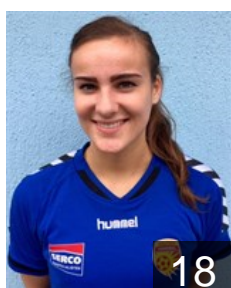

## Kooij Jill

Position: Line Player  
Place of birth: Oostzaan  
Date of birth: 30.04.1996  
Height: 176 cm

 NED

## Koppe Silvana

Position: Right Back  
Place of birth: Purmerend  
Date of birth: 29.12.1991  
Height: 176 cm

 NED

## Logtenberg Fabienne

Position: Line Player  
Place of birth: Deventer  
Date of birth: 27.12.1991  
Height: 181 cm

 NED