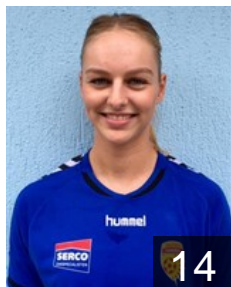

CLUB COMPETITIONS - DELEGATION LIST

Women's European Cup - EHF Champions League 2016/17

WOMEN'S

NED Morrenhof Jansen Dalfsen - Players

NED

De Wild Nienke

Position: Right Back
Place of birth: Diemen
Date of birth: 28.03.1996
Height: 189 cm