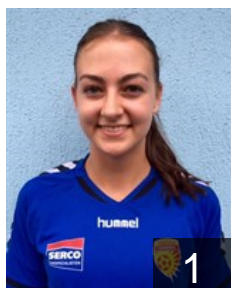

## De Wild Nienke

Position: Right Back  
Place of birth: Diemen  
Date of birth: 28.03.1996  
Height: 189 cm

 NED

## Huizing Jill

Position: Back  
Place of birth: Assen  
Date of birth: 13.12.1999  
Height: 166 cm

 NED

## Janssen Ellen

Position: Goalkeeper  
Place of birth: Maastricht  
Date of birth: 14.08.1998  
Height: 177 cm

 NED

## Koppe Silvana

Position: Right Back  
Place of birth: Purmerend  
Date of birth: 29.12.1991  
Height: 176 cm

 NED