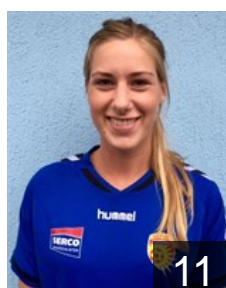

## Pavkovic Ana

Position: Right Wing  
Place of birth: Rotterdam  
Date of birth: 28.10.1995  
Height: 163 cm

 NED

## Rijks Fenne

Position: Right Wing  
Place of birth: Venray  
Date of birth: 16.05.1996  
Height: 167 cm

 NED