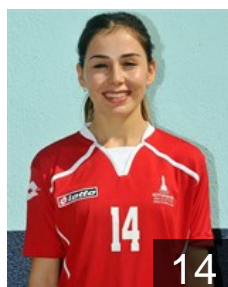

TUR

Toprak Yagmur

Position: Right Wing
Place of birth: Urla
Date of birth: 22.02.1992
Height: 160 cm

14