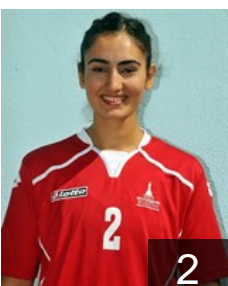

## Güler Yasemin

Position: Right Wing  
Place of birth: Konak  
Date of birth: 10.04.1994  
Height: 170 cm

 **TUR**

## Kahraman Esra

Position: Goalkeeper  
Place of birth: Buca  
Date of birth: 19.03.1994  
Height: 167 cm

 **TUR**

## Karameke Sibel

Position: Left Back  
Place of birth: Turgutlu  
Date of birth: 07.02.1995  
Height: -

 **TUR**