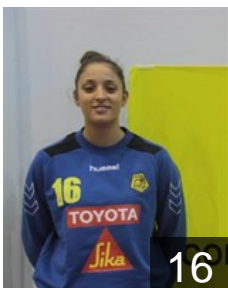

POR
Ferreira Jessica
Position: Goalkeeper
Place of birth: Funchal
Date of birth: 11.10.1996
Height: -