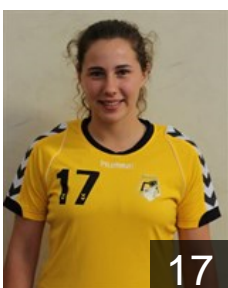

 POR  
**Carvalho Fernanda**  
Position:  
Place of birth: Brazil  
Date of birth: 23.12.1977  
Height: 177 cm

 POR  
**Costa Melissa**  
Position:  
Place of birth: V.N. Gaia  
Date of birth: 20.07.1992  
Height: 172 cm

 POR  
**Da Silva Lima Patricia**  
Position:  
Place of birth: Porto  
Date of birth: 03.02.1995  
Height: -

 POR  
**Ferreira Jessica**  
Position: Goalkeeper  
Place of birth: Funchal  
Date of birth: 11.10.1996  
Height: -

 POR  
**Gante Ana**  
Position: Left Wing  
Place of birth: Marrazes  
Date of birth: 21.01.1995  
Height: 168 cm

 ANG  
**Joao Slavia**  
Position:  
Place of birth:  
Date of birth: 07.10.1992  
Height: -

 POR  
**Loureiro Carolina**  
Position:  
Place of birth:  
Date of birth: 02.05.1998  
Height: -

 POR  
**Pinho Nair**  
Position:  
Place of birth: V. N. Gaia  
Date of birth: 28.03.1994  
Height: 160 cm