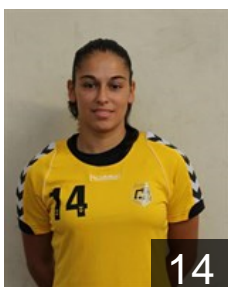

POR
Soares Helena
Position:
Place of birth: Penafiel
Date of birth: 20.09.1987
Height: 160 cm