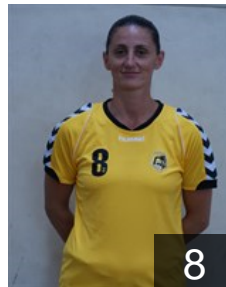

# CLUB COMPETITIONS - DELEGATION LIST

Women's European Cup - Challenge Cup 2015/16

 POR Colégio Gaia/Colgaia-Toyota - Players

 POR  
**Andrade Sara**  
Position:  
Place of birth: Espinho  
Date of birth: 23.10.1990  
Height: 169 cm

 POR  
**Carvalho Fernanda**  
Position:  
Place of birth: Brazil  
Date of birth: 23.12.1977  
Height: 177 cm

 POR  
**Costa Melissa**  
Position:  
Place of birth: V.N. Gaia  
Date of birth: 20.07.1992  
Height: 172 cm