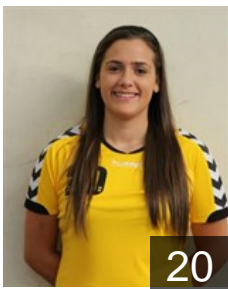

# CLUB COMPETITIONS - DELEGATION LIST

Women's European Cup - Challenge Cup 2015/16

 POR Colégio Gaia/Colgaia-Toyota - Players

 POR  
**Andrade Sara**  
Position:  
Place of birth: Espinho  
Date of birth: 23.10.1990  
Height: 169 cm

 POR  
**Carvalho Fernanda**  
Position:  
Place of birth: Brazil  
Date of birth: 23.12.1977  
Height: 177 cm

 POR  
**Costa Melissa**  
Position:  
Place of birth: V.N. Gaia  
Date of birth: 20.07.1992  
Height: 172 cm