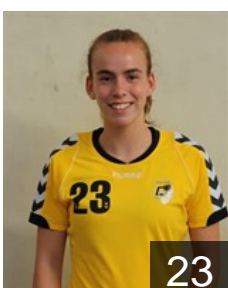

POR
Resende Patricia
Position:
Place of birth: Porto
Date of birth: 02.08.1997
Height: -