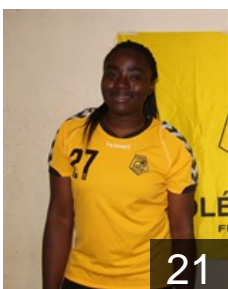

# CLUB COMPETITIONS - DELEGATION LIST

Women's European Cup - Challenge Cup 2015/16

 POR Colégio Gaia/Colgaia-Toyota - Players

 POR  
**Andrade Sara**  
Position:  
Place of birth: Espinho  
Date of birth: 23.10.1990  
Height: 169 cm

 POR  
**Carvalho Fernanda**  
Position:  
Place of birth: Brazil  
Date of birth: 23.12.1977  
Height: 177 cm

 POR  
**Costa Melissa**  
Position:  
Place of birth: V.N. Gaia  
Date of birth: 20.07.1992  
Height: 172 cm

 POR  
**Da Silva Lima Patricia**  
Position:  
Place of birth: Porto  
Date of birth: 03.02.1995  
Height: -

 POR  
**Ferreira Jessica**  
Position: Goalkeeper  
Place of birth: Funchal  
Date of birth: 11.10.1996  
Height: -

 POR  
**Gante Ana**  
Position: Left Wing  
Place of birth: Marrazes  
Date of birth: 21.01.1995  
Height: 168 cm

 ANG  
**Joao Slavia**  
Position:  
Place of birth:  
Date of birth: 07.10.1992  
Height: -