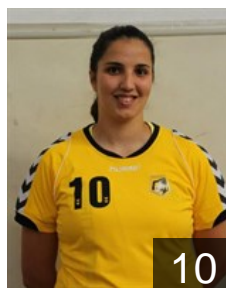

 POR  
**Loureiro Carolina**  
Position:  
Place of birth:  
Date of birth: 02.05.1998  
Height: -

 POR  
**Pinho Nair**  
Position:  
Place of birth: V. N. Gaia  
Date of birth: 28.03.1994  
Height: 160 cm

 POR  
**Pinto Joana**  
Position:  
Place of birth:  
Date of birth: 23.07.1998  
Height: -

 POR  
**Resende Patricia**  
Position:  
Place of birth: Porto  
Date of birth: 02.08.1997  
Height: -

 POR  
**Rodrigues Sabino Bebiana**  
Position:  
Place of birth: Porto  
Date of birth: 15.11.1986  
Height: 173 cm

# CLUB COMPETITIONS - DELEGATION LIST

Women's European Cup - Challenge Cup 2015/16

 **POR** Colégio Gaia/Colgaia-Toyota - Players

---

 **POR**  
**Ruela Catarina**  
Position:  
Place of birth:  
Date of birth: 07.01.1998  
Height: -

 **POR**  
**Santiago Sandra**  
Position:  
Place of birth: Porto  
Date of birth: 03.05.1996  
Height: -

 **POR**  
**Silva Nina**  
Position: Goalkeeper  
Place of birth: Porto  
Date of birth: 15.02.1991  
Height: 164 cm