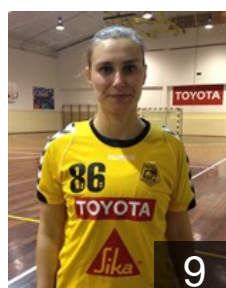

 POR  
**Gante Ana**  
Position: Left Wing  
Place of birth: Marrazes  
Date of birth: 21.01.1995  
Height: 168 cm

 ANG  
**Joao Slavia**  
Position:  
Place of birth:  
Date of birth: 07.10.1992  
Height: -

 POR  
**Loureiro Carolina**  
Position:  
Place of birth:  
Date of birth: 02.05.1998  
Height: -

 POR  
**Pinho Nair**  
Position:  
Place of birth: V. N. Gaia  
Date of birth: 28.03.1994  
Height: 160 cm

 POR  
**Pinto Joana**  
Position:  
Place of birth:  
Date of birth: 23.07.1998  
Height: -

 POR  
**Resende Patricia**  
Position:  
Place of birth: Porto  
Date of birth: 02.08.1997  
Height: -

 POR  
**Rodrigues Sabino Bebiana**  
Position:  
Place of birth: Porto  
Date of birth: 15.11.1986  
Height: 173 cm