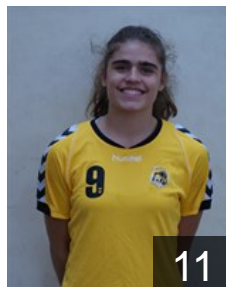

 POR  
**Loureiro Carolina**  
Position:  
Place of birth:  
Date of birth: 02.05.1998  
Height: -

 POR  
**Pinho Nair**  
Position:  
Place of birth: V. N. Gaia  
Date of birth: 28.03.1994  
Height: 160 cm

 POR  
**Pinto Joana**  
Position:  
Place of birth:  
Date of birth: 23.07.1998  
Height: -

 POR  
**Resende Patricia**  
Position:  
Place of birth: Porto  
Date of birth: 02.08.1997  
Height: -

 POR  
**Rodrigues Sabino Bebiana**  
Position:  
Place of birth: Porto  
Date of birth: 15.11.1986  
Height: 173 cm

# CLUB COMPETITIONS - DELEGATION LIST

Women's European Cup - Challenge Cup 2015/16

 **POR** Colégio Gaia/Colgaia-Toyota - Players

---

 **POR**  
**Ruela Catarina**  
Position:  
Place of birth:  
Date of birth: 07.01.1998  
Height: -

 **POR**  
**Santiago Sandra**  
Position:  
Place of birth: Porto  
Date of birth: 03.05.1996  
Height: -

 **POR**  
**Silva Nina**  
Position: Goalkeeper  
Place of birth: Porto  
Date of birth: 15.02.1991  
Height: 164 cm