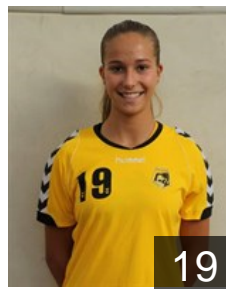

# CLUB COMPETITIONS - DELEGATION LIST

Women's European Cup - Challenge Cup 2015/16

 POR Colégio Gaia/Colgaia-Toyota - Players

 POR  
**Andrade Sara**  
Position:  
Place of birth: Espinho  
Date of birth: 23.10.1990  
Height: 169 cm

 POR  
**Carvalho Fernanda**  
Position:  
Place of birth: Brazil  
Date of birth: 23.12.1977  
Height: 177 cm

 POR  
**Costa Melissa**  
Position:  
Place of birth: V.N. Gaia  
Date of birth: 20.07.1992  
Height: 172 cm

 POR  
**Da Silva Lima Patricia**  
Position:  
Place of birth: Porto  
Date of birth: 03.02.1995  
Height: -

 POR  
**Ferreira Jessica**  
Position: Goalkeeper  
Place of birth: Funchal  
Date of birth: 11.10.1996  
Height: -

 POR  
**Gante Ana**  
Position: Left Wing  
Place of birth: Marrazes  
Date of birth: 21.01.1995  
Height: 168 cm

 ANG  
**Joao Slavia**  
Position:  
Place of birth:  
Date of birth: 07.10.1992  
Height: -