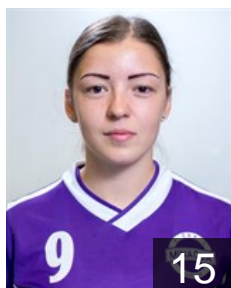

 SRB
Peric Jovana
Position: Goalkeeper
Place of birth: Sabac
Date of birth: 10.04.1992
Height: 171 cm

CLUB COMPETITIONS - DELEGATION LIST

Women's European Cup - Challenge Cup 2015/16

 SRB ZRK Minaqua Vojvodina Novi Sad - Players

SRB

Radojic Nevena

Position: Goalkeeper
Place of birth: Zemun
Date of birth: 30.05.1998
Height: 178 cm

SRB

Rancic Milica

Position: Right Wing
Place of birth:
Date of birth: 18.07.1991
Height: -

SRB

Stanisavljevic Aleksandra

Position: Left Wing
Place of birth: Beograd
Date of birth: 29.05.1990
Height: 169 cm

SRB

Velickovic Jovana

Position: Right Back
Place of birth: Vranje
Date of birth: 21.01.1997
Height: 181 cm

TEAM OFFICIALS