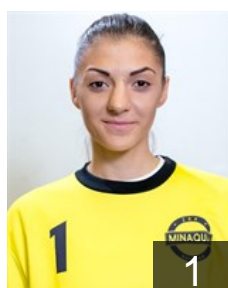

CLUB COMPETITIONS - DELEGATION LIST

Women's European Cup - Challenge Cup 2015/16

 SRB ZRK Minaqua Vojvodina Novi Sad - Players

 SRB
Atanaskovic Natasa
Position: Left Wing
Place of birth: Beograd
Date of birth: 07.10.1996
Height: 168 cm

 SRB
Berak Ivana
Position: Line Player
Place of birth: Trebinje
Date of birth: 13.09.1992
Height: 171 cm

 SRB
Cazic Jovana
Position: Left Wing
Place of birth: Novi Sad
Date of birth: 16.09.1997
Height: 165 cm

 MNE
Djukic Milica
Position: Right Back
Place of birth: Berane
Date of birth: 12.10.1994
Height: 176 cm

 SRB
Dmitrovic Marija
Position: Left Back
Place of birth: Novi Sad
Date of birth: 21.03.1997
Height: -

 MNE
Filipovic Sara
Position: Right Wing
Place of birth: Berane
Date of birth: 21.05.1997
Height: 178 cm

 SRB
Golusin Milica
Position: Left Wing
Place of birth: Kikinda
Date of birth: 10.04.1995
Height: 172 cm