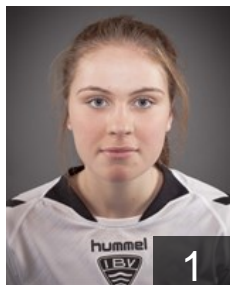

 ISL

**Magnusdottir Diana Dögg**

Position: Right Wing  
Place of birth: Vestmannaeyjar  
Date of birth: 19.09.1997  
Height: 174 cm

 ISL

**Oskarsdottir Ester**

Position: Centre Back  
Place of birth: Vestmannaeyjar  
Date of birth: 11.05.1988  
Height: 65 cm

 ISL

**Runarsdottir Sirry**

Position: Back  
Place of birth: Vestmannaeyjar  
Date of birth: 04.01.1999  
Height: 170 cm

# CLUB COMPETITIONS - DELEGATION LIST

Women's European Cup - Challenge Cup 2015/16

 ISL IBV Vestmannaeyjar - Players

---

 ISL

**Sigmarsdottir Erla Ros**

Position: Goalkeeper  
Place of birth: Vestmannaeyjar  
Date of birth: 02.11.1996  
Height: 172 cm