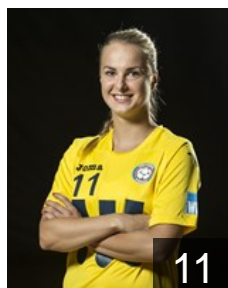

Rehtorisova Alzbeta

Position: Left Wing
Place of birth: Myjava
Date of birth: 05.11.1988
Height: 165 cm

CLUB COMPETITIONS - DELEGATION LIST

Women's European Cup - Challenge Cup 2015/16

 CZE DHC Sokol Poruba - Players

 CZE

Ritzova Maria

Position: Left Wing
Place of birth: Ostrava
Date of birth: 11.04.1996
Height: 165 cm

 CZE

Rohackova Lenka

Position: Goalkeeper
Place of birth: Ostrava
Date of birth: 16.04.1992
Height: -

 CZE

Rysankova Helena

Position: Right Back
Place of birth: Praha
Date of birth: 19.11.1992
Height: 174 cm

 CZE

Svirakova Leona

Position: Right Back
Place of birth: Zlín
Date of birth: 05.09.1991
Height: 168 cm

 SVK

Tomasechova Diana

Position: Right Wing
Place of birth: Bratislava
Date of birth: 03.08.1994
Height: 166 cm

 CZE

Varmuzova Nikola

Position: Line Player
Place of birth: Ostrava
Date of birth: 16.02.1996
Height: 184 cm