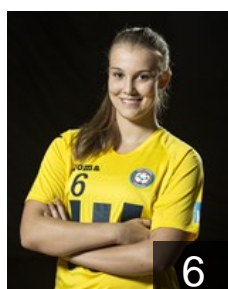

CLUB COMPETITIONS - DELEGATION LIST

Women's European Cup - Challenge Cup 2015/16

 CZE DHC Sokol Poruba - Players

 CZE

Chovancova Tereza

Position: Left Back
Place of birth: Ostrava
Date of birth: 24.06.1995
Height: 175 cm

 CZE

Dolakova Marketa

Position: Goalkeeper
Place of birth: Plzen
Date of birth: 21.06.1989
Height: 180 cm

 CZE

Janosova Marie

Position: Left Back
Place of birth: Ostrava
Date of birth: 22.04.1997
Height: 178 cm

 CZE

Konecna Michaela

Position: Line Player
Place of birth: Hlucín
Date of birth: 06.07.1998
Height: 180 cm

 SVK

Kostelna Alica

Position: Left Back
Place of birth: Zilina
Date of birth: 25.04.1995
Height: 183 cm

 CZE

Maiwaelderova Hana

Position: Right Wing
Place of birth: Bilovec
Date of birth: 28.05.1993
Height: 169 cm

 CZE

Marcikova Sarka

Position: Centre Back
Place of birth: Zlín
Date of birth: 12.03.1992
Height: 176 cm