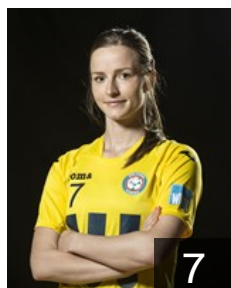

Rehtorisova Alzbeta

Position: Left Wing
Place of birth: Myjava
Date of birth: 05.11.1988
Height: 165 cm

CLUB COMPETITIONS - DELEGATION LIST

Women's European Cup - Challenge Cup 2015/16

 CZE DHC Sokol Poruba - Players

 CZE

Ritzova Maria

Position: Left Wing
Place of birth: Ostrava
Date of birth: 11.04.1996
Height: 165 cm

 CZE

Rohackova Lenka

Position: Goalkeeper
Place of birth: Ostrava
Date of birth: 16.04.1992
Height: -

 CZE

Rysankova Helena

Position: Right Back
Place of birth: Praha
Date of birth: 19.11.1992
Height: 174 cm

 CZE

Svirakova Leona

Position: Right Back
Place of birth: Zlín
Date of birth: 05.09.1991
Height: 168 cm

 SVK

Tomasechova Diana

Position: Right Wing
Place of birth: Bratislava
Date of birth: 03.08.1994
Height: 166 cm

 CZE

Varmuzova Nikola

Position: Line Player
Place of birth: Ostrava
Date of birth: 16.02.1996
Height: 184 cm