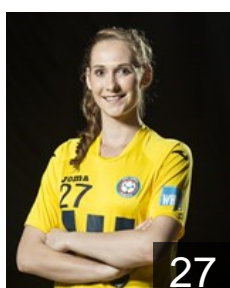

CLUB COMPETITIONS - DELEGATION LIST

Women's European Cup - Challenge Cup 2015/16

 CZE DHC Sokol Poruba - Players

 CZE

Chovancova Tereza

Position: Left Back
Place of birth: Ostrava
Date of birth: 24.06.1995
Height: 175 cm

 CZE

Dolakova Marketa

Position: Goalkeeper
Place of birth: Plzen
Date of birth: 21.06.1989
Height: 180 cm

 CZE

Janosova Marie

Position: Left Back
Place of birth: Ostrava
Date of birth: 22.04.1997
Height: 178 cm

 CZE

Konecna Michaela

Position: Line Player
Place of birth: Hlucín
Date of birth: 06.07.1998
Height: 180 cm

 SVK

Kostelna Alica

Position: Left Back
Place of birth: Zilina
Date of birth: 25.04.1995
Height: 183 cm

 CZE

Maiwaelderova Hana

Position: Right Wing
Place of birth: Bilovec
Date of birth: 28.05.1993
Height: 169 cm

 CZE

Marcikova Sarka

Position: Centre Back
Place of birth: Zlín
Date of birth: 12.03.1992
Height: 176 cm