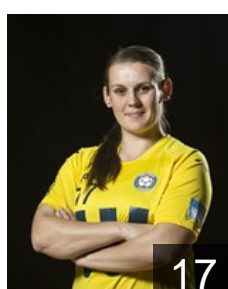

 CZE

Maiwaelderova Hana

Position: Right Wing
Place of birth: Bilovec
Date of birth: 28.05.1993
Height: 169 cm

 CZE

Marcikova Sarka

Position: Centre Back
Place of birth: Zlín
Date of birth: 12.03.1992
Height: 176 cm

 SVK

Minarcikova Eva

Position: Line Player
Place of birth: Zilina
Date of birth: 03.07.1992
Height: 173 cm

 CZE

Muckova Hanka

Position: Goalkeeper
Place of birth: Ostrava
Date of birth: 04.09.1998
Height: 176 cm