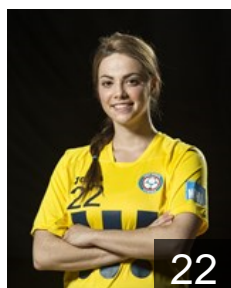

 CZE

Mylkova Barbora

Position: Centre Back
Place of birth: Ostrava
Date of birth: 17.07.1990
Height: 171 cm

 CZE

Ocadlikova Andrea

Position: Left Wing
Place of birth:
Date of birth: 17.05.1992
Height: -

 SVK

Rehtorisova Alzbeta

Position: Left Wing
Place of birth: Myjava
Date of birth: 05.11.1988
Height: 165 cm

CLUB COMPETITIONS - DELEGATION LIST

Women's European Cup - Challenge Cup 2015/16

 CZE DHC Sokol Poruba - Players

 CZE

Ritzova Maria

Position: Left Wing
Place of birth: Ostrava
Date of birth: 11.04.1996
Height: 165 cm

 CZE

Rohackova Lenka

Position: Goalkeeper
Place of birth: Ostrava
Date of birth: 16.04.1992
Height: -

 CZE

Rysankova Helena

Position: Right Back
Place of birth: Praha
Date of birth: 19.11.1992
Height: 174 cm

 CZE

Svirakova Leona

Position: Right Back
Place of birth: Zlín
Date of birth: 05.09.1991
Height: 168 cm