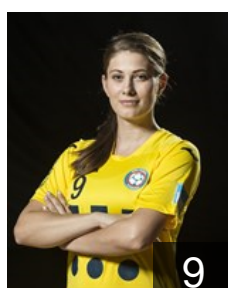

 CZE

Dolakova Marketa

Position: Goalkeeper
Place of birth: Plzen
Date of birth: 21.06.1989
Height: 180 cm

 CZE

Janosova Marie

Position: Left Back
Place of birth: Ostrava
Date of birth: 22.04.1997
Height: 178 cm

 CZE

Konecna Michaela

Position: Line Player
Place of birth: Hlucín
Date of birth: 06.07.1998
Height: 180 cm

 SVK

Kostelna Alica

Position: Left Back
Place of birth: Zilina
Date of birth: 25.04.1995
Height: 183 cm

 CZE

Maiwaelderova Hana

Position: Right Wing
Place of birth: Bilovec
Date of birth: 28.05.1993
Height: 169 cm

 CZE

Marcikova Sarka

Position: Centre Back
Place of birth: Zlín
Date of birth: 12.03.1992
Height: 176 cm

 SVK

Minarcikova Eva

Position: Line Player
Place of birth: Zilina
Date of birth: 03.07.1992
Height: 173 cm

 CZE

Muckova Hanka

Position: Goalkeeper
Place of birth: Ostrava
Date of birth: 04.09.1998
Height: 176 cm