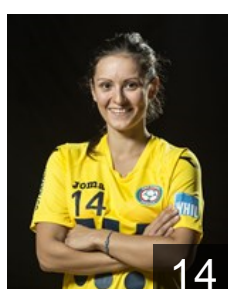

 SVK

Minarcikova Eva

Position: Line Player
Place of birth: Zilina
Date of birth: 03.07.1992
Height: 173 cm

 CZE

Muckova Hanka

Position: Goalkeeper
Place of birth: Ostrava
Date of birth: 04.09.1998
Height: 176 cm

 CZE

Mylkova Barbora

Position: Centre Back
Place of birth: Ostrava
Date of birth: 17.07.1990
Height: 171 cm

 CZE

Ocadlikova Andrea

Position: Left Wing
Place of birth:
Date of birth: 17.05.1992
Height: -

 SVK

Rehtorisova Alzbeta

Position: Left Wing
Place of birth: Myjava
Date of birth: 05.11.1988
Height: 165 cm

CLUB COMPETITIONS - DELEGATION LIST

Women's European Cup - Challenge Cup 2015/16

 CZE DHC Sokol Poruba - Players

 CZE

Ritzova Maria

Position: Left Wing
Place of birth: Ostrava
Date of birth: 11.04.1996
Height: 165 cm

 CZE

Rohackova Lenka

Position: Goalkeeper
Place of birth: Ostrava
Date of birth: 16.04.1992
Height: -