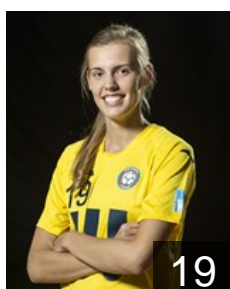

CLUB COMPETITIONS - DELEGATION LIST

Women's European Cup - Challenge Cup 2015/16

 CZE DHC Sokol Poruba - Players

 CZE

Chovancova Tereza

Position: Left Back
Place of birth: Ostrava
Date of birth: 24.06.1995
Height: 175 cm

 CZE

Dolakova Marketa

Position: Goalkeeper
Place of birth: Plzen
Date of birth: 21.06.1989
Height: 180 cm

 CZE

Janosova Marie

Position: Left Back
Place of birth: Ostrava
Date of birth: 22.04.1997
Height: 178 cm

 CZE

Maiwaelderova Hana

Position: Right Wing
Place of birth: Bilovec
Date of birth: 28.05.1993
Height: 169 cm

 CZE

Marcikova Sarka

Position: Centre Back
Place of birth: Zlín
Date of birth: 12.03.1992
Height: 176 cm