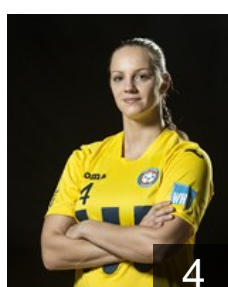

 CZE

Maiwaelderova Hana

Position: Right Wing
Place of birth: Bilovec
Date of birth: 28.05.1993
Height: 169 cm

 CZE

Marcikova Sarka

Position: Centre Back
Place of birth: Zlín
Date of birth: 12.03.1992
Height: 176 cm

 SVK

Minarcikova Eva

Position: Line Player
Place of birth: Zilina
Date of birth: 03.07.1992
Height: 173 cm

 CZE

Muckova Hanka

Position: Goalkeeper
Place of birth: Ostrava
Date of birth: 04.09.1998
Height: 176 cm

 CZE

Mylkova Barbora

Position: Centre Back
Place of birth: Ostrava
Date of birth: 17.07.1990
Height: 171 cm

 CZE

Ocadlikova Andrea

Position: Left Wing
Place of birth:
Date of birth: 17.05.1992
Height: -

 SVK

Rehtorisova Alzbeta

Position: Left Wing
Place of birth: Myjava
Date of birth: 05.11.1988
Height: 165 cm

CLUB COMPETITIONS - DELEGATION LIST

Women's European Cup - Challenge Cup 2015/16

 CZE DHC Sokol Poruba - Players