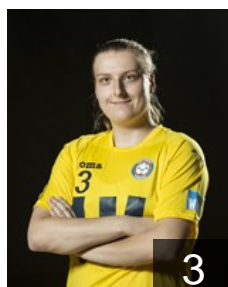

 CZE

Ritzova Maria

Position: Left Wing
Place of birth: Ostrava
Date of birth: 11.04.1996
Height: 165 cm

 CZE

Rohackova Lenka

Position: Goalkeeper
Place of birth: Ostrava
Date of birth: 16.04.1992
Height: -

 CZE

Rysankova Helena

Position: Right Back
Place of birth: Praha
Date of birth: 19.11.1992
Height: 174 cm

 CZE

Svirakova Leona

Position: Right Back
Place of birth: Zlín
Date of birth: 05.09.1991
Height: 168 cm

 SVK

Tomasechova Diana

Position: Right Wing
Place of birth: Bratislava
Date of birth: 03.08.1994
Height: 166 cm

 CZE

Varmuzova Nikola

Position: Line Player
Place of birth: Ostrava
Date of birth: 16.02.1996
Height: 184 cm