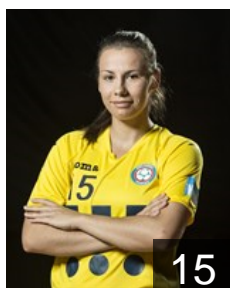

CLUB COMPETITIONS - DELEGATION LIST

Women's European Cup - Challenge Cup 2015/16

 CZE DHC Sokol Poruba - Players

 CZE

Chovancova Tereza

Position: Left Back
Place of birth: Ostrava
Date of birth: 24.06.1995
Height: 175 cm

 CZE

Dolakova Marketa

Position: Goalkeeper
Place of birth: Plzen
Date of birth: 21.06.1989
Height: 180 cm

 CZE

Janosova Marie

Position: Left Back
Place of birth: Ostrava
Date of birth: 22.04.1997
Height: 178 cm

 CZE

Maiwaelderova Hana

Position: Right Wing
Place of birth: Bilovec
Date of birth: 28.05.1993
Height: 169 cm

 CZE

Marcikova Sarka

Position: Centre Back
Place of birth: Zlín
Date of birth: 12.03.1992
Height: 176 cm