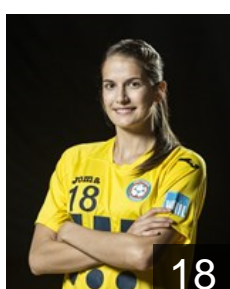

 CZE

Dolakova Marketa

Position: Goalkeeper
Place of birth: Plzen
Date of birth: 21.06.1989
Height: 180 cm

 CZE

Janosova Marie

Position: Left Back
Place of birth: Ostrava
Date of birth: 22.04.1997
Height: 178 cm

 CZE

Konecna Michaela

Position: Line Player
Place of birth: Hlucín
Date of birth: 06.07.1998
Height: 180 cm

 SVK

Kostelna Alica

Position: Left Back
Place of birth: Zilina
Date of birth: 25.04.1995
Height: 183 cm

 CZE

Maiwaelderova Hana

Position: Right Wing
Place of birth: Bilovec
Date of birth: 28.05.1993
Height: 169 cm

 CZE

Marcikova Sarka

Position: Centre Back
Place of birth: Zlín
Date of birth: 12.03.1992
Height: 176 cm

 SVK

Minarcikova Eva

Position: Line Player
Place of birth: Zilina
Date of birth: 03.07.1992
Height: 173 cm

 CZE

Muckova Hanka

Position: Goalkeeper
Place of birth: Ostrava
Date of birth: 04.09.1998
Height: 176 cm