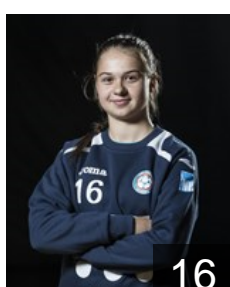

 CZE

Maiwaelderova Hana

Position: Right Wing
Place of birth: Bilovec
Date of birth: 28.05.1993
Height: 169 cm

 CZE

Marcikova Sarka

Position: Centre Back
Place of birth: Zlín
Date of birth: 12.03.1992
Height: 176 cm

 SVK

Minarcikova Eva

Position: Line Player
Place of birth: Zilina
Date of birth: 03.07.1992
Height: 173 cm

 CZE

Muckova Hanka

Position: Goalkeeper
Place of birth: Ostrava
Date of birth: 04.09.1998
Height: 176 cm

 CZE

Mylkova Barbora

Position: Centre Back
Place of birth: Ostrava
Date of birth: 17.07.1990
Height: 171 cm

 CZE

Ocadlikova Andrea

Position: Left Wing
Place of birth:
Date of birth: 17.05.1992
Height: -

 SVK